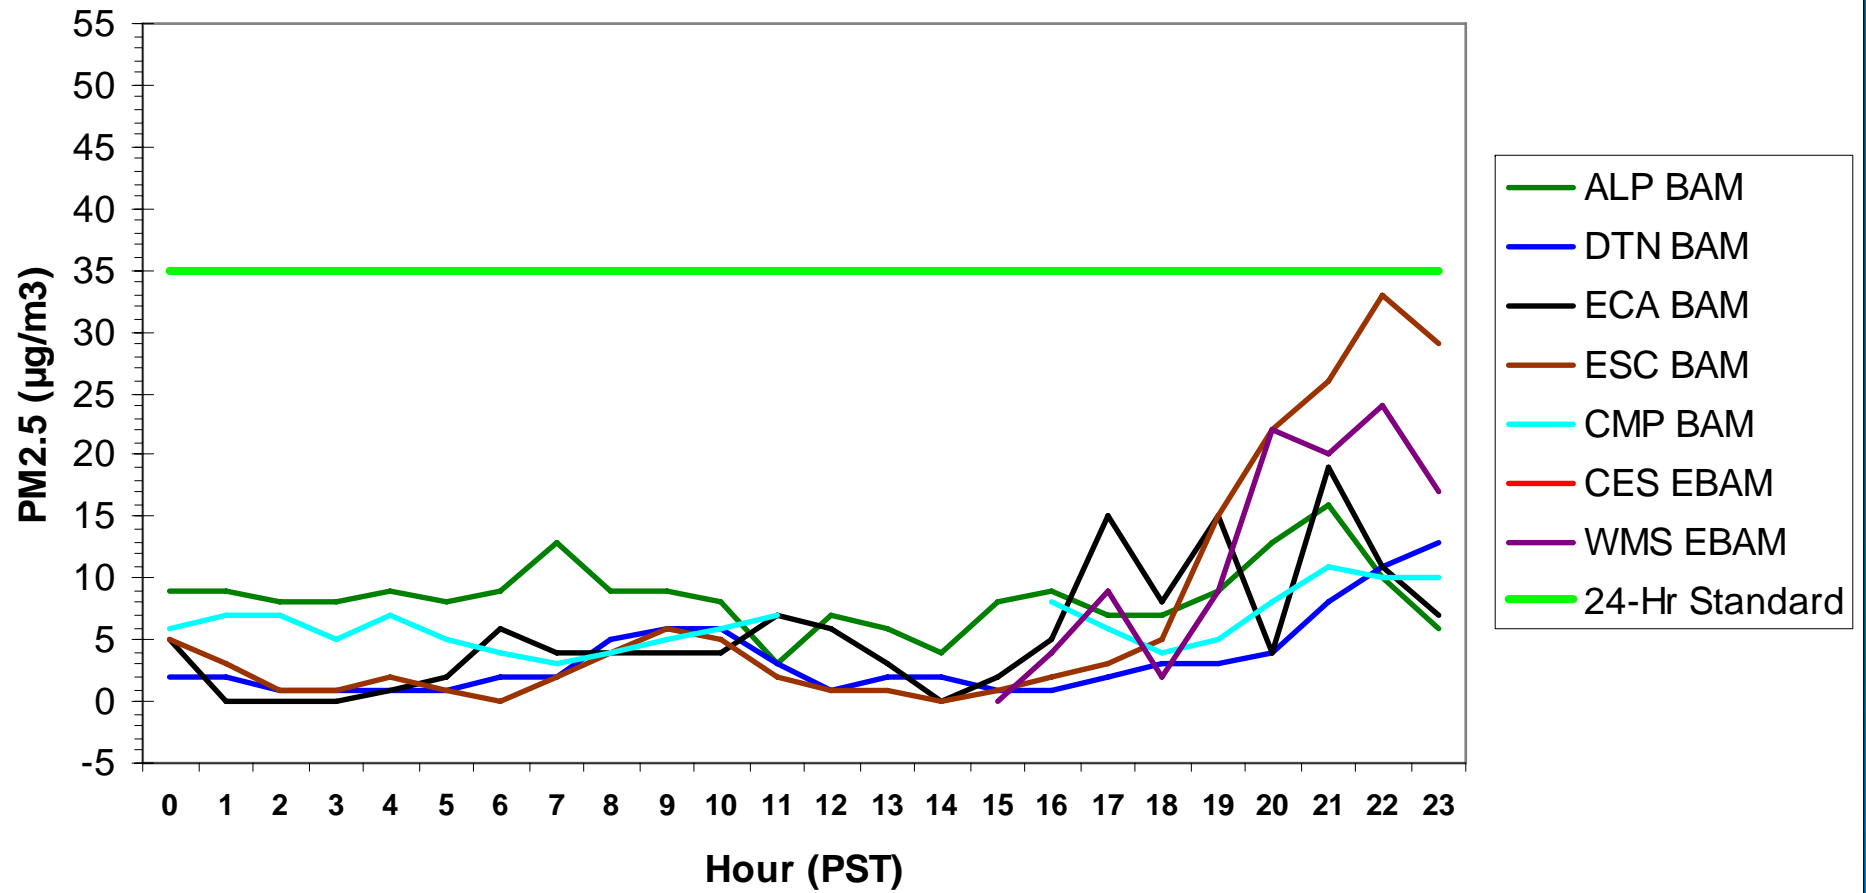

Hourly PM2.5 Data for: Thursday, 1/1/2009

Hourly PM2.5 Data for: Monday, 1/19/2009

Hourly PM2.5 Data for: Tuesday, 12/16/2008

Hourly PM2.5 Data for: Wednesday, 12/17/2008

Hourly PM2.5 Data for: Thursday, 12/18/2008

Hourly PM2.5 Data for: Friday, 12/19/2008

Hourly PM2.5 Data for: Saturday, 12/20/2008

Hourly PM2.5 Data for: Saturday, 12/20/2008

Hourly PM2.5 Data for: Sunday, 12/21/2008

Hourly PM2.5 Data for: Sunday, 12/21/2008