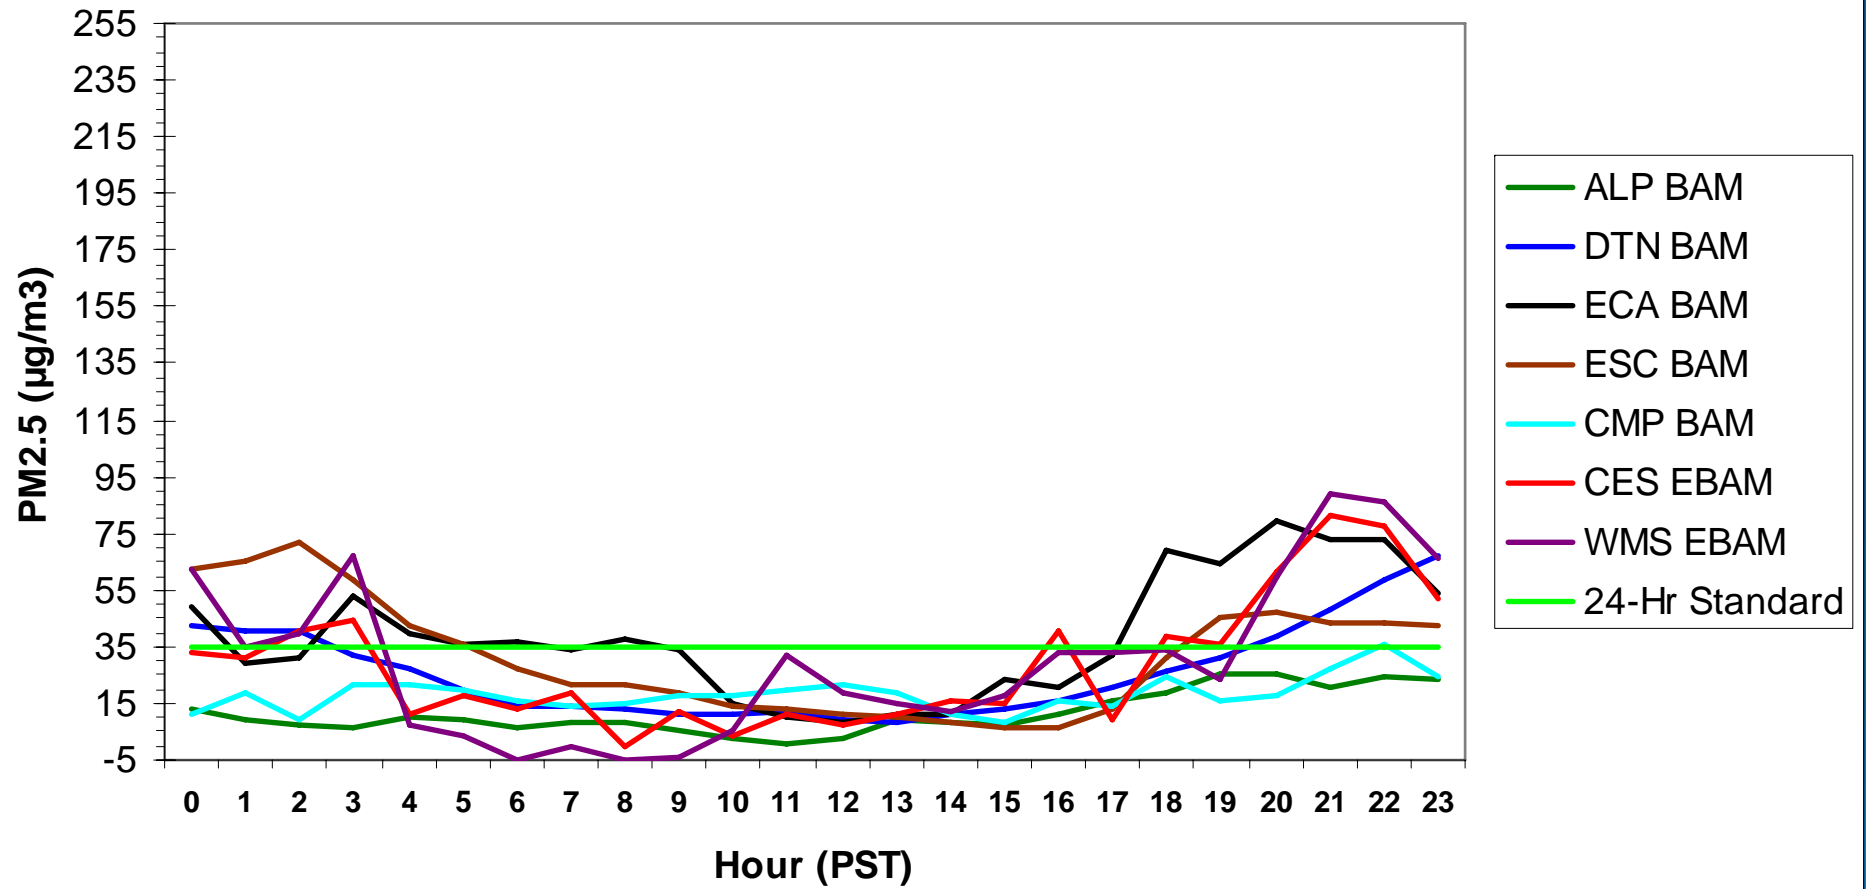

Hourly PM2.5 Data for: Friday, 12/19/2008

Hourly PM2.5 Data for: Saturday, 12/20/2008

Hourly PM2.5 Data for: Saturday, 12/20/2008

Hourly PM2.5 Data for: Sunday, 12/21/2008

Hourly PM2.5 Data for: Sunday, 12/21/2008

Hourly PM2.5 Data for: Monday, 12/22/2008

Hourly PM2.5 Data for: Tuesday, 12/23/2008

Hourly PM2.5 Data for: Tuesday, 12/23/2008

Hourly PM2.5 Data for: Wednesday, 12/24/2008

Hourly PM2.5 Data for: Wednesday, 12/24/2008