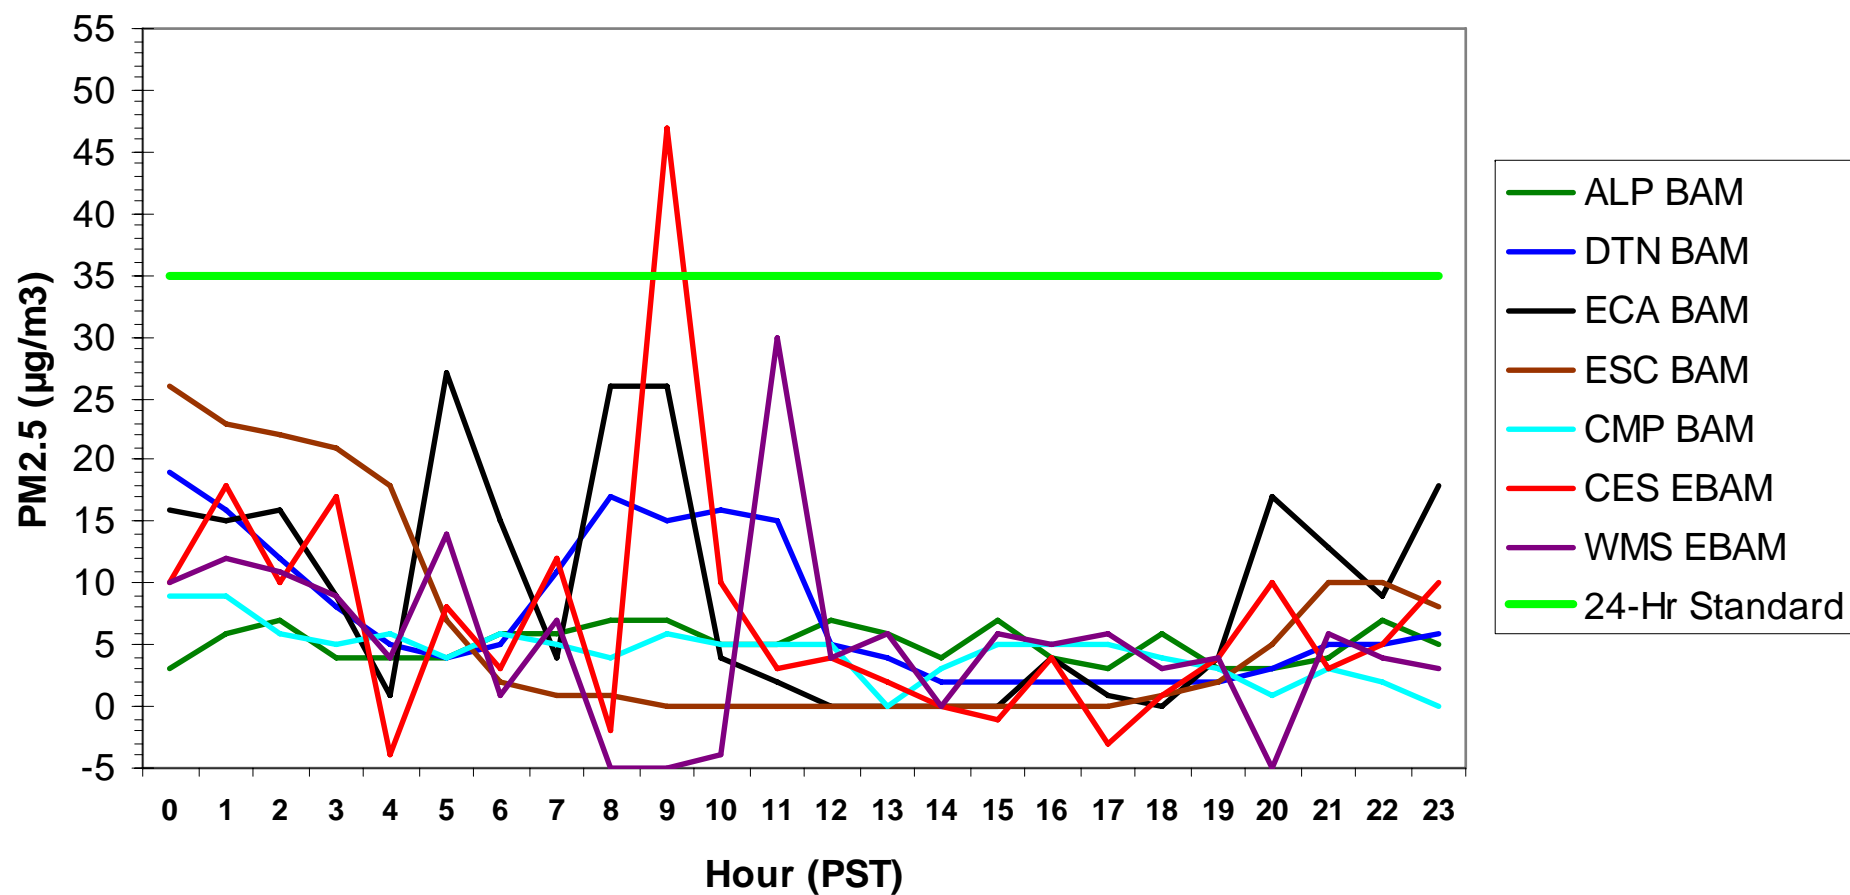

Hourly PM2.5 Data for: Thursday, 1/22/2009

Hourly PM2.5 Data for: Friday, 1/23/2009

Hourly PM2.5 Data for: Saturday, 1/24/2009

Hourly PM2.5 Data for: Sunday, 1/25/2009

Hourly PM2.5 Data for: Sunday, 1/25/2009

Hourly PM2.5 Data for: Monday, 1/26/2009

Hourly PM2.5 Data for: Tuesday, 1/27/2009

Hourly PM2.5 Data for: Wednesday, 1/28/2009

Hourly PM2.5 Data for: Thursday, 1/29/2009

Hourly PM2.5 Data for: Friday, 1/30/2009