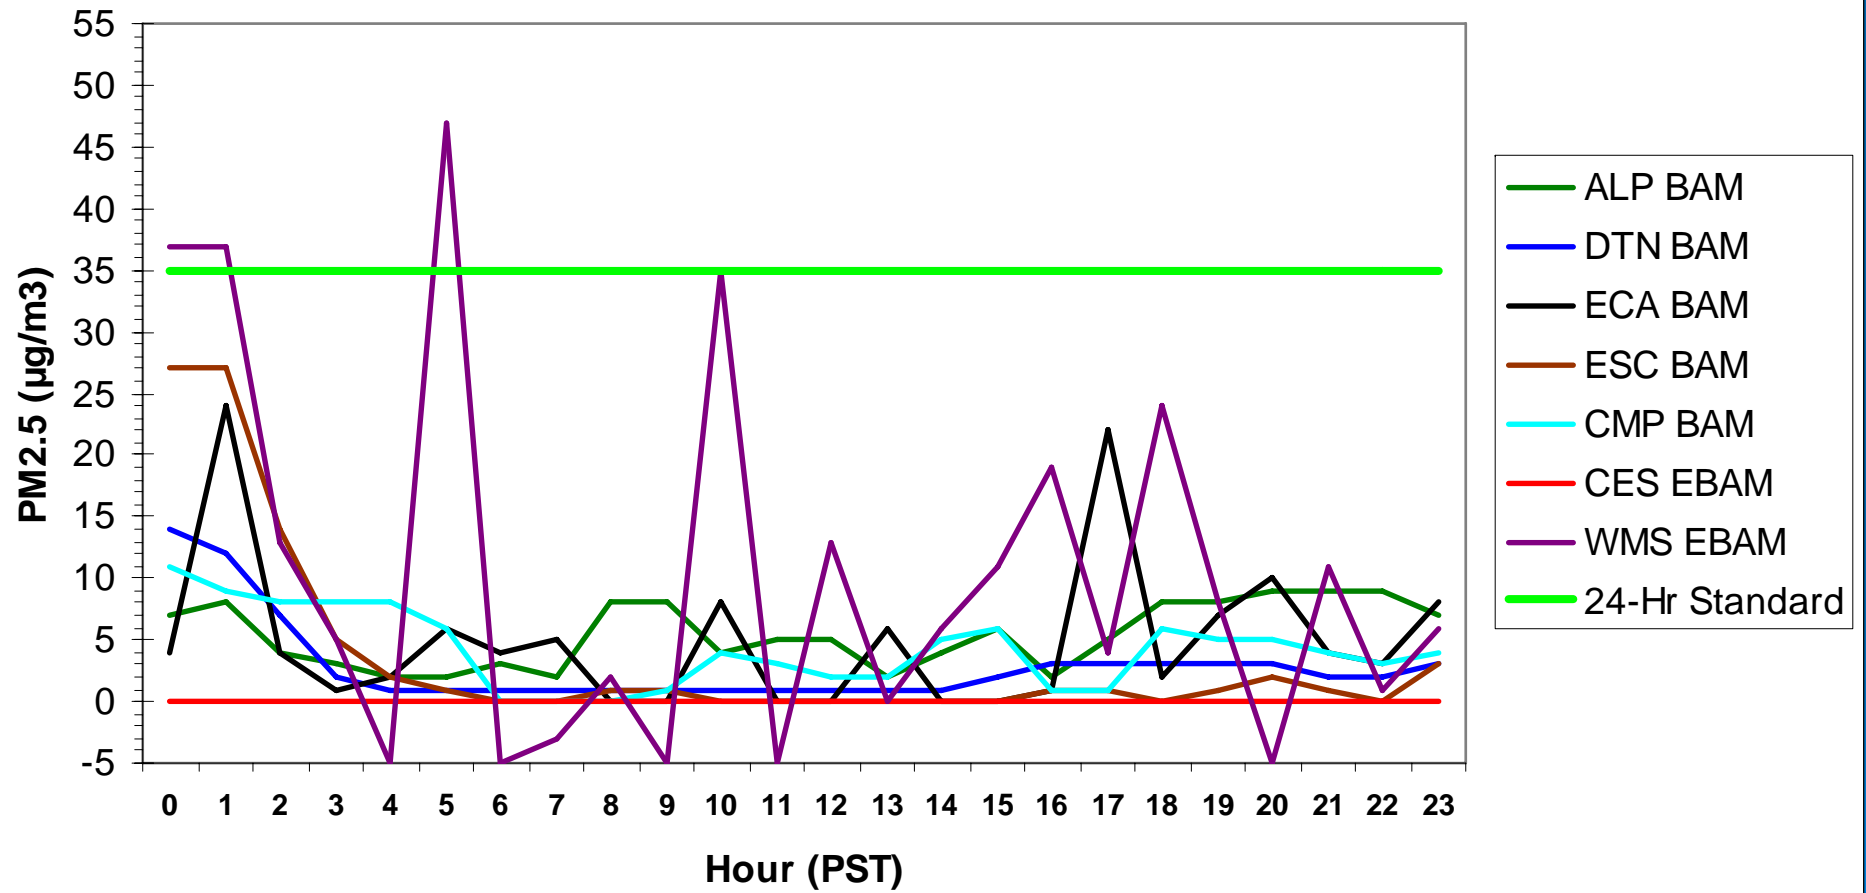

Hourly PM2.5 Data for: Thursday, 1/1/2009

Hourly PM2.5 Data for: Monday, 1/19/2009

Hourly PM2.5 Data for: Tuesday, 12/16/2008

Hourly PM2.5 Data for: Wednesday, 12/17/2008

Hourly PM2.5 Data for: Thursday, 12/18/2008

Hourly PM2.5 Data for: Friday, 12/19/2008

Hourly PM2.5 Data for: Saturday, 12/20/2008

Hourly PM2.5 Data for: Saturday, 12/20/2008

Hourly PM2.5 Data for: Sunday, 12/21/2008

Hourly PM2.5 Data for: Sunday, 12/21/2008