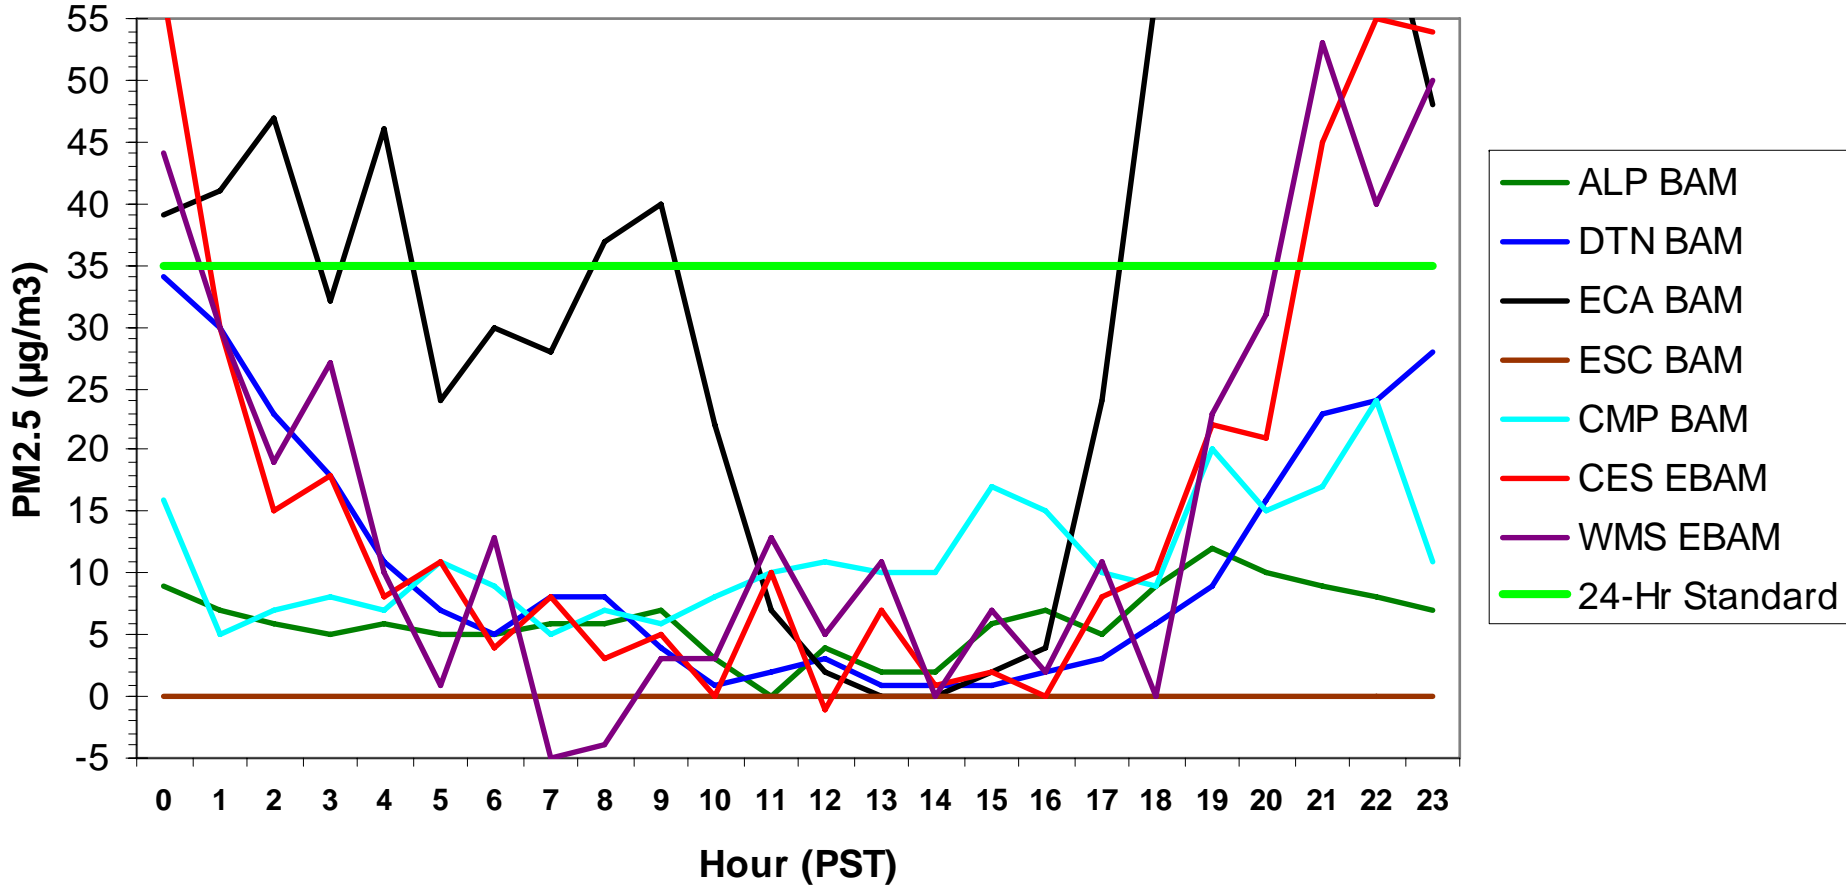

Hourly PM2.5 Data for: Monday, 12/22/2008

Hourly PM2.5 Data for: Tuesday, 12/23/2008

Hourly PM2.5 Data for: Tuesday, 12/23/2008

Hourly PM2.5 Data for: Wednesday, 12/24/2008

Hourly PM2.5 Data for: Wednesday, 12/24/2008

Hourly PM2.5 Data for: Thursday, 12/25/2008

Hourly PM2.5 Data for: Friday, 12/26/2008

Hourly PM2.5 Data for: Saturday, 12/27/2008

Hourly PM2.5 Data for: Saturday, 12/27/2008

Hourly PM2.5 Data for: Sunday, 12/28/2008

Hourly PM2.5 Data for: Sunday, 12/28/2008

Hourly PM2.5 Data for: Monday, 12/29/2008

Hourly PM2.5 Data for: Monday, 12/29/2008

Hourly PM2.5 Data for: Tuesday, 12/30/2008

Hourly PM2.5 Data for: Tuesday, 12/30/2008