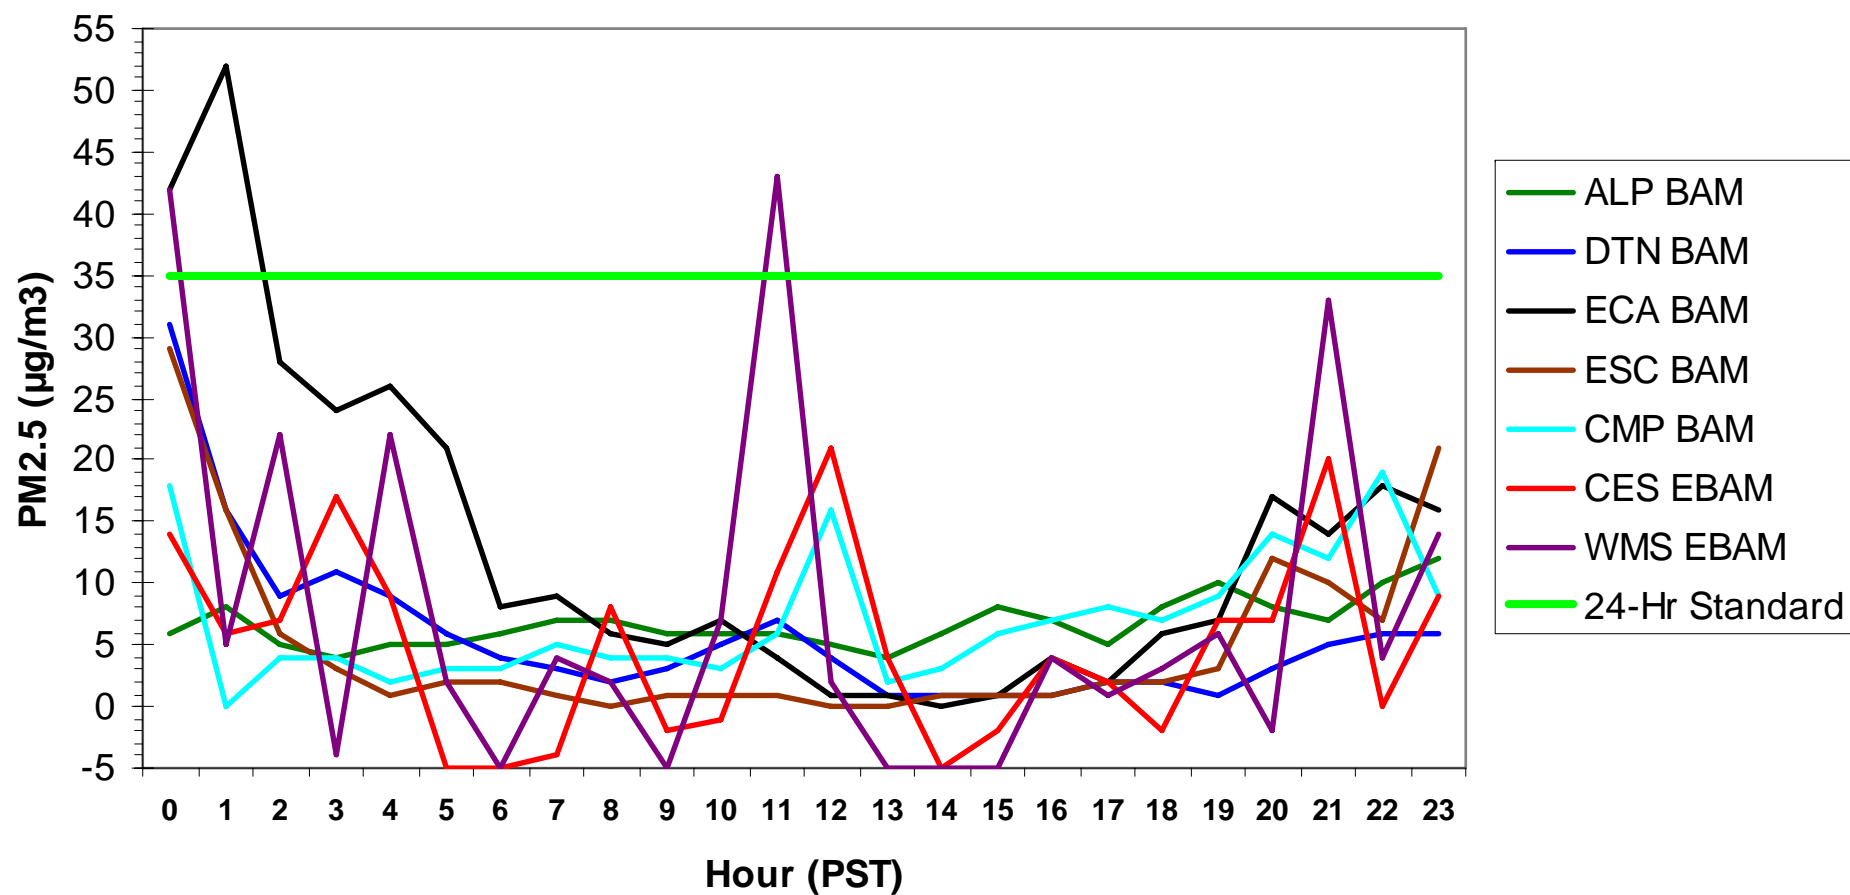

Hourly PM2.5 Data for: Friday, 12/19/2008

Hourly PM2.5 Data for: Saturday, 12/20/2008

Hourly PM2.5 Data for: Saturday, 12/20/2008

Hourly PM2.5 Data for: Sunday, 12/21/2008

Hourly PM2.5 Data for: Sunday, 12/21/2008

Hourly PM2.5 Data for: Monday, 12/22/2008

Hourly PM2.5 Data for: Tuesday, 12/23/2008

Hourly PM2.5 Data for: Tuesday, 12/23/2008

Hourly PM2.5 Data for: Wednesday, 12/24/2008

Hourly PM2.5 Data for: Wednesday, 12/24/2008

Hourly PM2.5 Data for: Thursday, 12/25/2008

Hourly PM2.5 Data for: Friday, 12/26/2008

Hourly PM2.5 Data for: Saturday, 12/27/2008

Hourly PM2.5 Data for: Saturday, 12/27/2008

Hourly PM2.5 Data for: Sunday, 12/28/2008