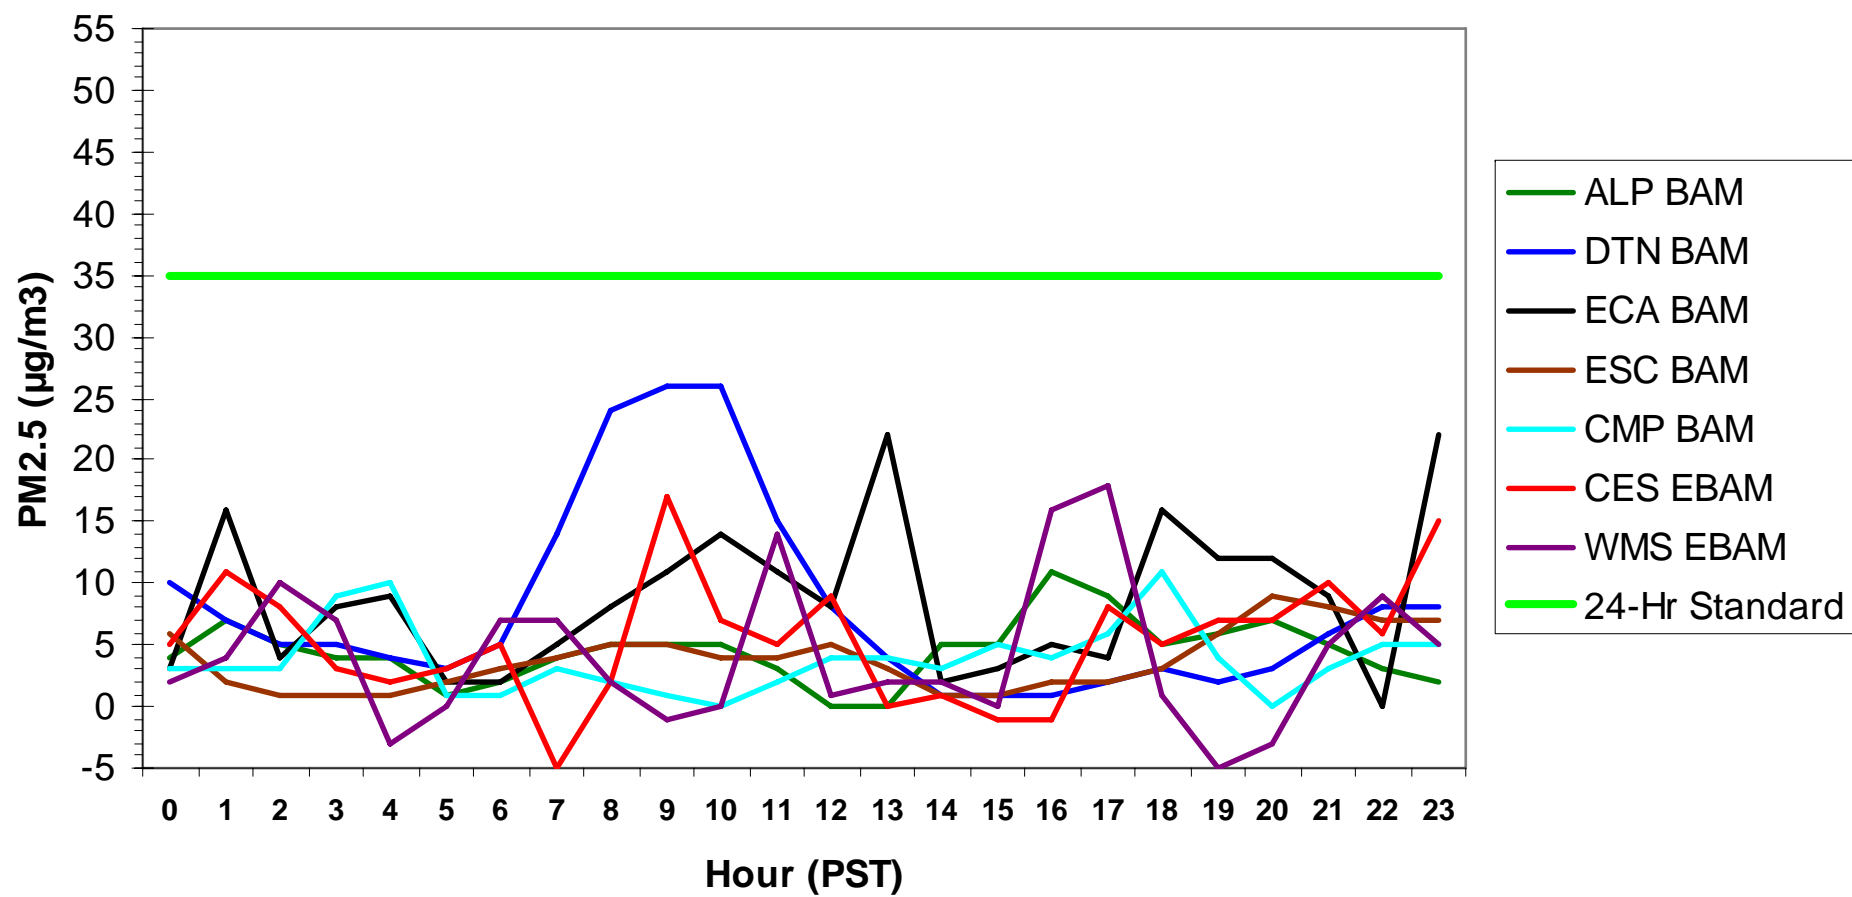

Hourly PM2.5 Data for: Tuesday, 1/6/2009

Hourly PM2.5 Data for: Wednesday, 1/17/2009

Hourly PM2.5 Data for: Wednesday, 1/7/2009

Hourly PM2.5 Data for: Thursday, 1/8/2009

Hourly PM2.5 Data for: Thursday, 1/8/2009

Hourly PM2.5 Data for: Friday, 1/9/2009

Hourly PM2.5 Data for: Friday, 1/9/2009

Hourly PM2.5 Data for: Saturday, 1/10/2009

Hourly PM2.5 Data for: Saturday, 1/10/2009

Hourly PM2.5 Data for: Sunday, 1/11/2009

Hourly PM2.5 Data for: Monday, 1/12/2009

Hourly PM2.5 Data for: Tuesday, 1/13/2009

Hourly PM2.5 Data for: Wednesday, 1/14/2009

Hourly PM2.5 Data for: Thursday, 1/15/2009

Hourly PM2.5 Data for: Friday, 1/16/2009