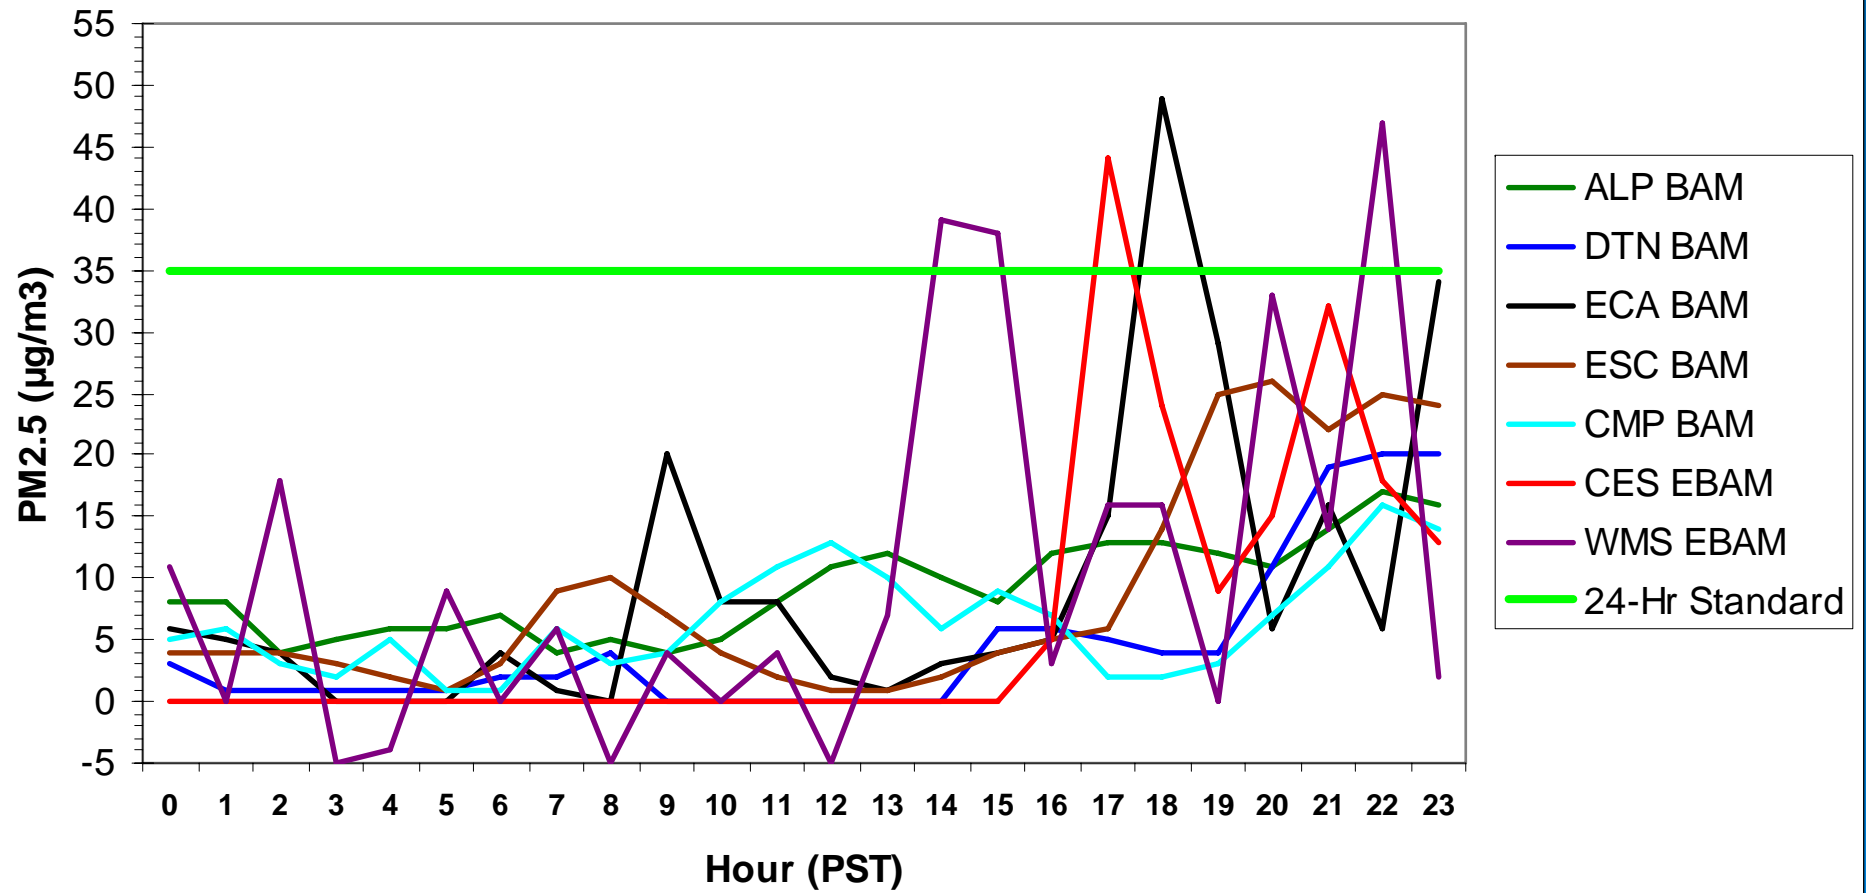

Hourly PM2.5 Data for: Thursday, 1/1/2009

Hourly PM2.5 Data for: Monday, 1/19/2009

Hourly PM2.5 Data for: Tuesday, 12/16/2008

Hourly PM2.5 Data for: Wednesday, 12/17/2008

Hourly PM2.5 Data for: Thursday, 12/18/2008

Hourly PM2.5 Data for: Friday, 12/19/2008

Hourly PM2.5 Data for: Saturday, 12/20/2008

Hourly PM2.5 Data for: Saturday, 12/20/2008

Hourly PM2.5 Data for: Sunday, 12/21/2008

Hourly PM2.5 Data for: Sunday, 12/21/2008