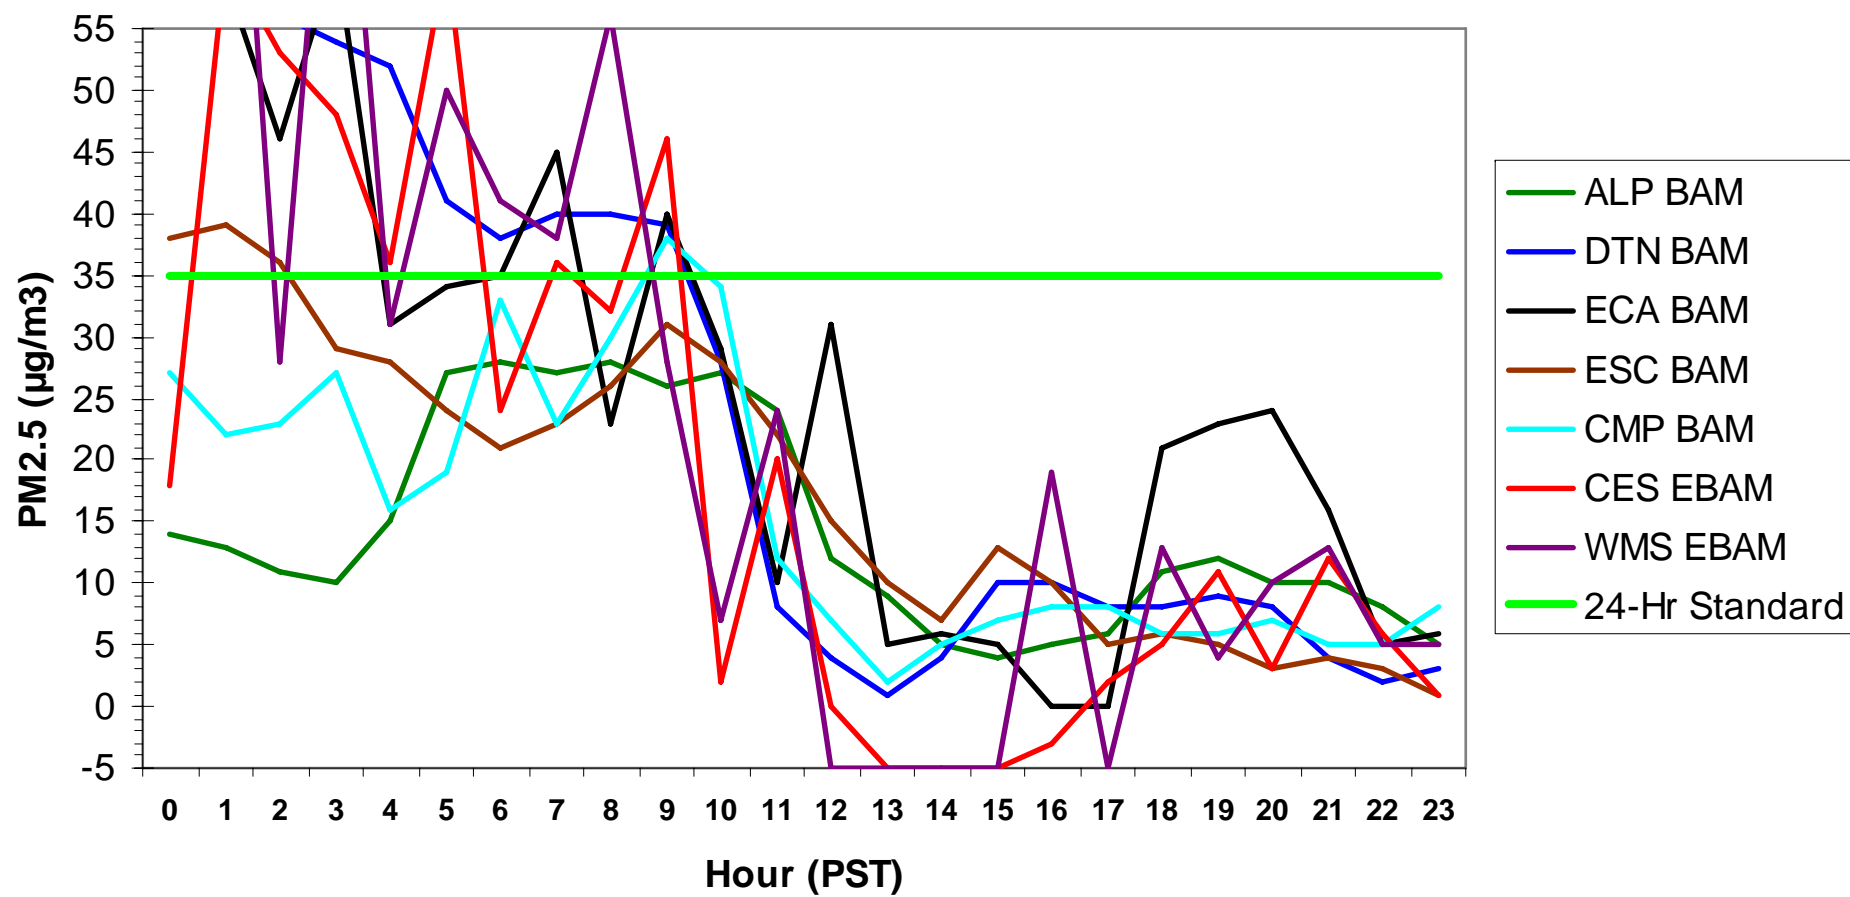

Hourly PM2.5 Data for: Friday, 12/19/2008

Hourly PM2.5 Data for: Saturday, 12/20/2008

Hourly PM2.5 Data for: Saturday, 12/20/2008

Hourly PM2.5 Data for: Sunday, 12/21/2008

Hourly PM2.5 Data for: Sunday, 12/21/2008

Hourly PM2.5 Data for: Monday, 12/22/2008

Hourly PM2.5 Data for: Tuesday, 12/23/2008

Hourly PM2.5 Data for: Tuesday, 12/23/2008

Hourly PM2.5 Data for: Wednesday, 12/24/2008

Hourly PM2.5 Data for: Wednesday, 12/24/2008