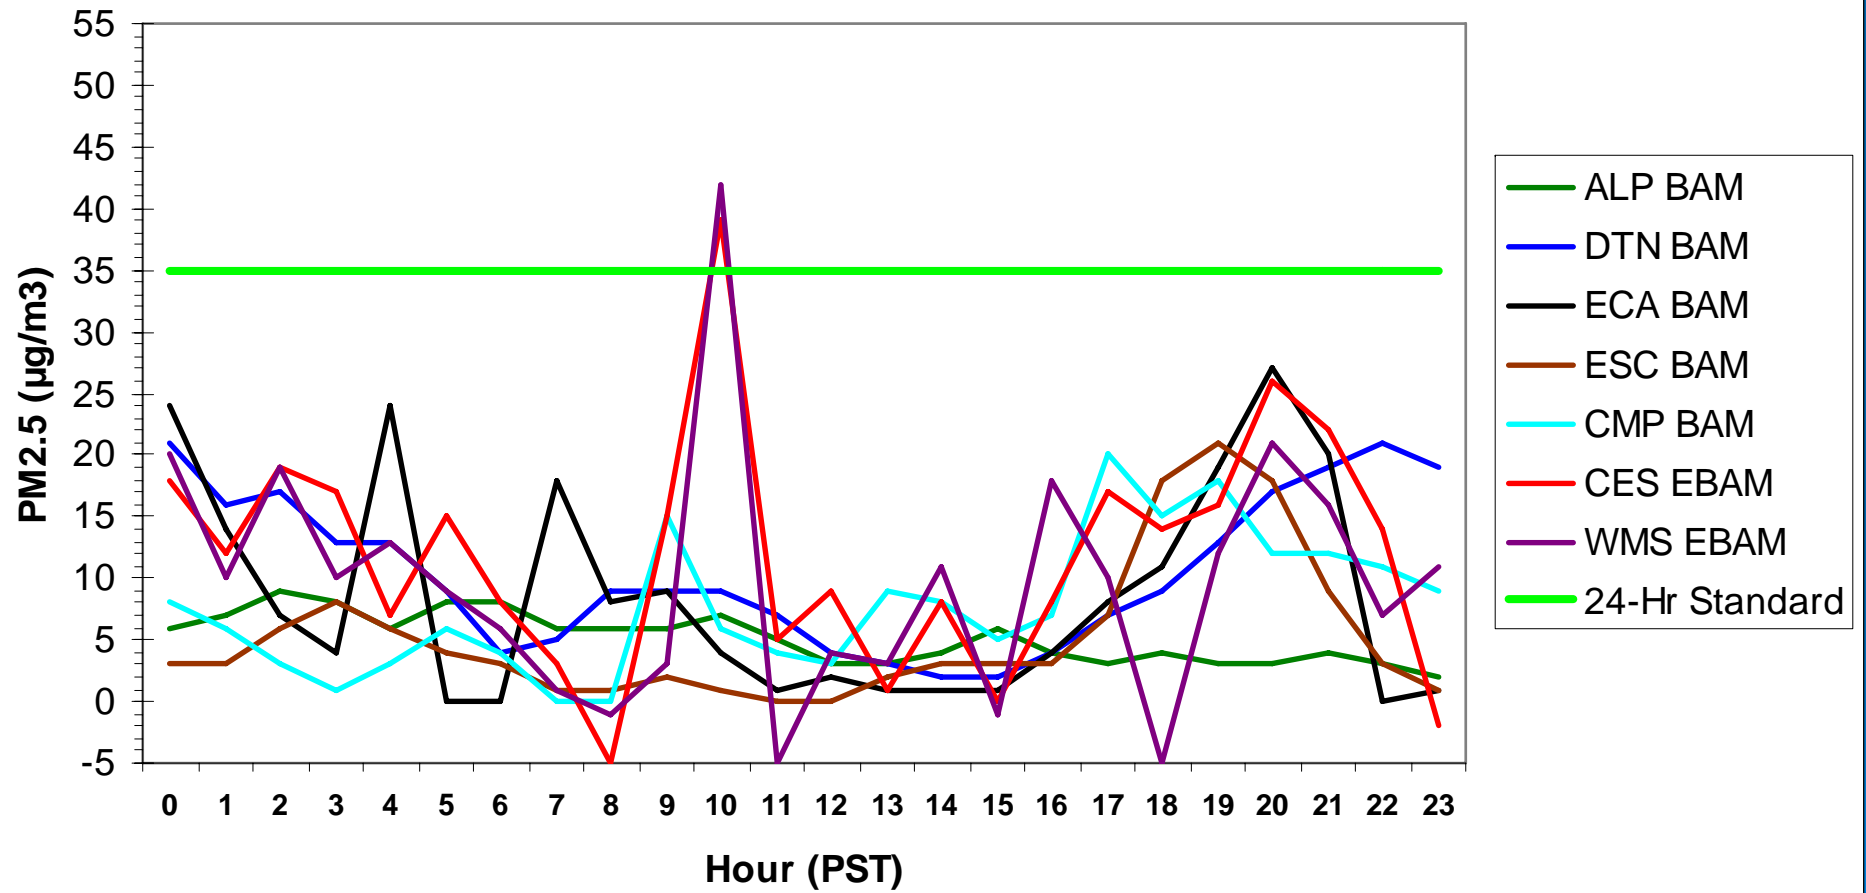

Hourly PM2.5 Data for: Tuesday, 1/6/2009

Hourly PM2.5 Data for: Wednesday, 1/17/2009

Hourly PM2.5 Data for: Wednesday, 1/7/2009

Hourly PM2.5 Data for: Thursday, 1/8/2009

Hourly PM2.5 Data for: Thursday, 1/8/2009

Hourly PM2.5 Data for: Friday, 1/9/2009

Hourly PM2.5 Data for: Friday, 1/9/2009

Hourly PM2.5 Data for: Saturday, 1/10/2009

Hourly PM2.5 Data for: Saturday, 1/10/2009

Hourly PM2.5 Data for: Sunday, 1/11/2009