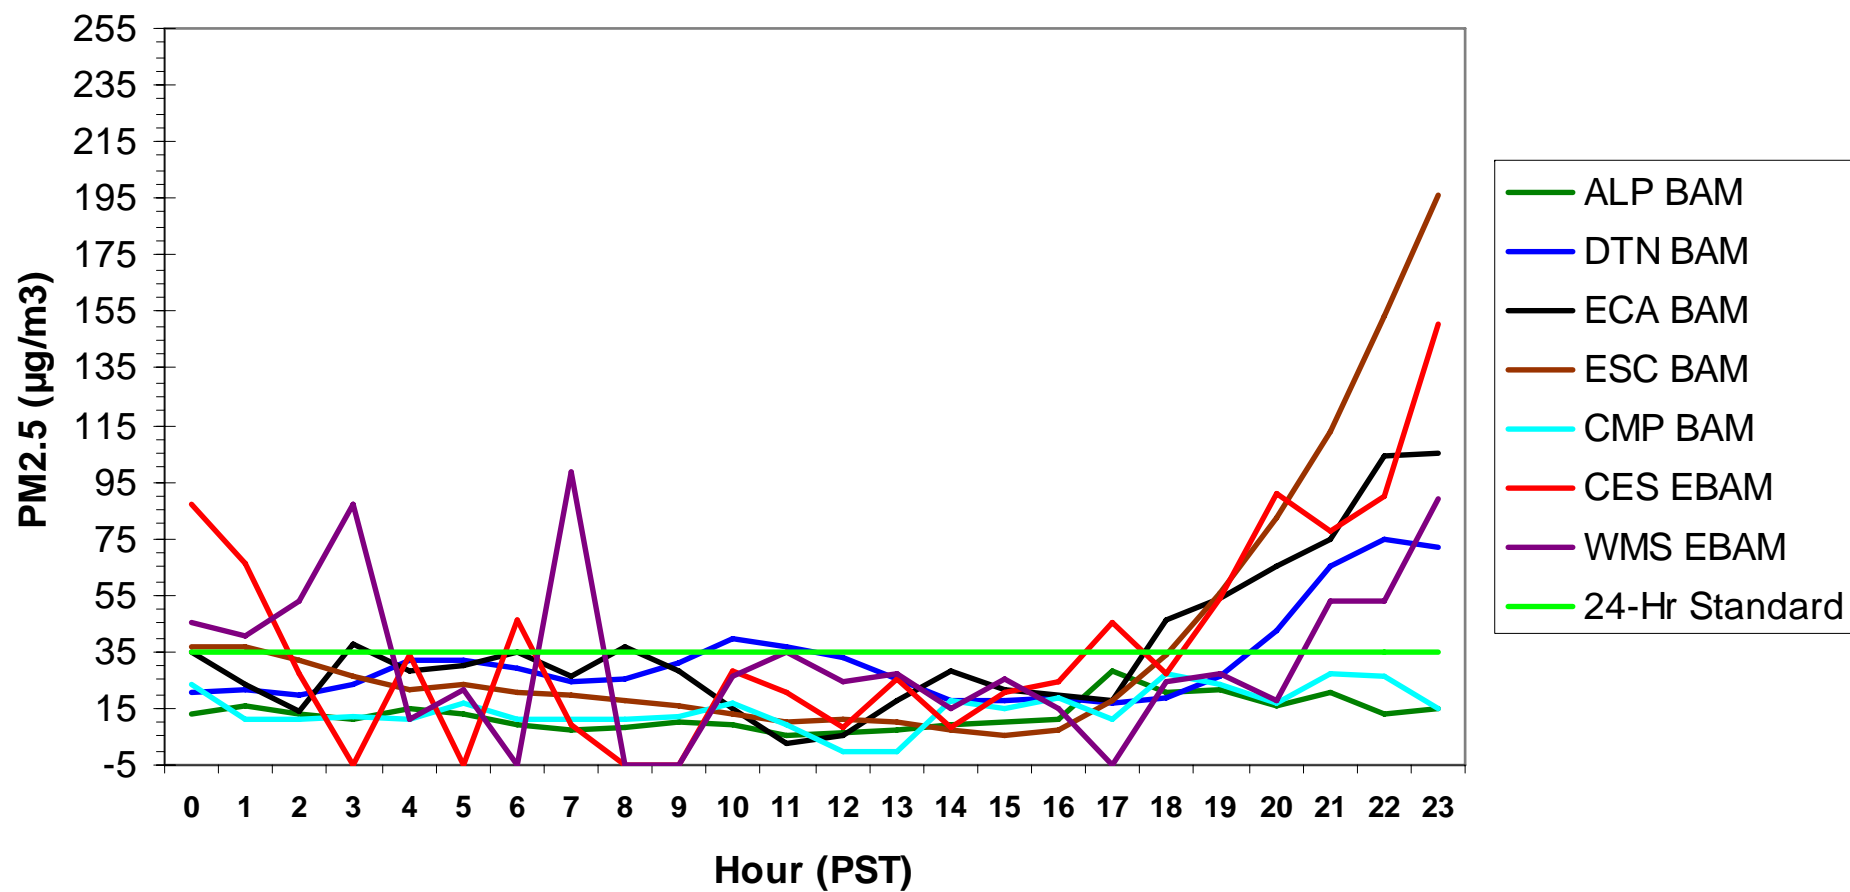

Hourly PM2.5 Data for: Sunday, 12/28/2008

Hourly PM2.5 Data for: Monday, 12/29/2008

Hourly PM2.5 Data for: Monday, 12/29/2008

Hourly PM2.5 Data for: Tuesday, 12/30/2008

Hourly PM2.5 Data for: Tuesday, 12/30/2008

Hourly PM2.5 Data for: Wednesday, 12/31/2008

Hourly PM2.5 Data for: Thursday, 1/1/2009

Hourly PM2.5 Data for: Thursday, 1/1/2009

Hourly PM2.5 Data for: Friday, 1/2/2009

Hourly PM2.5 Data for: Friday, 1/2/2009