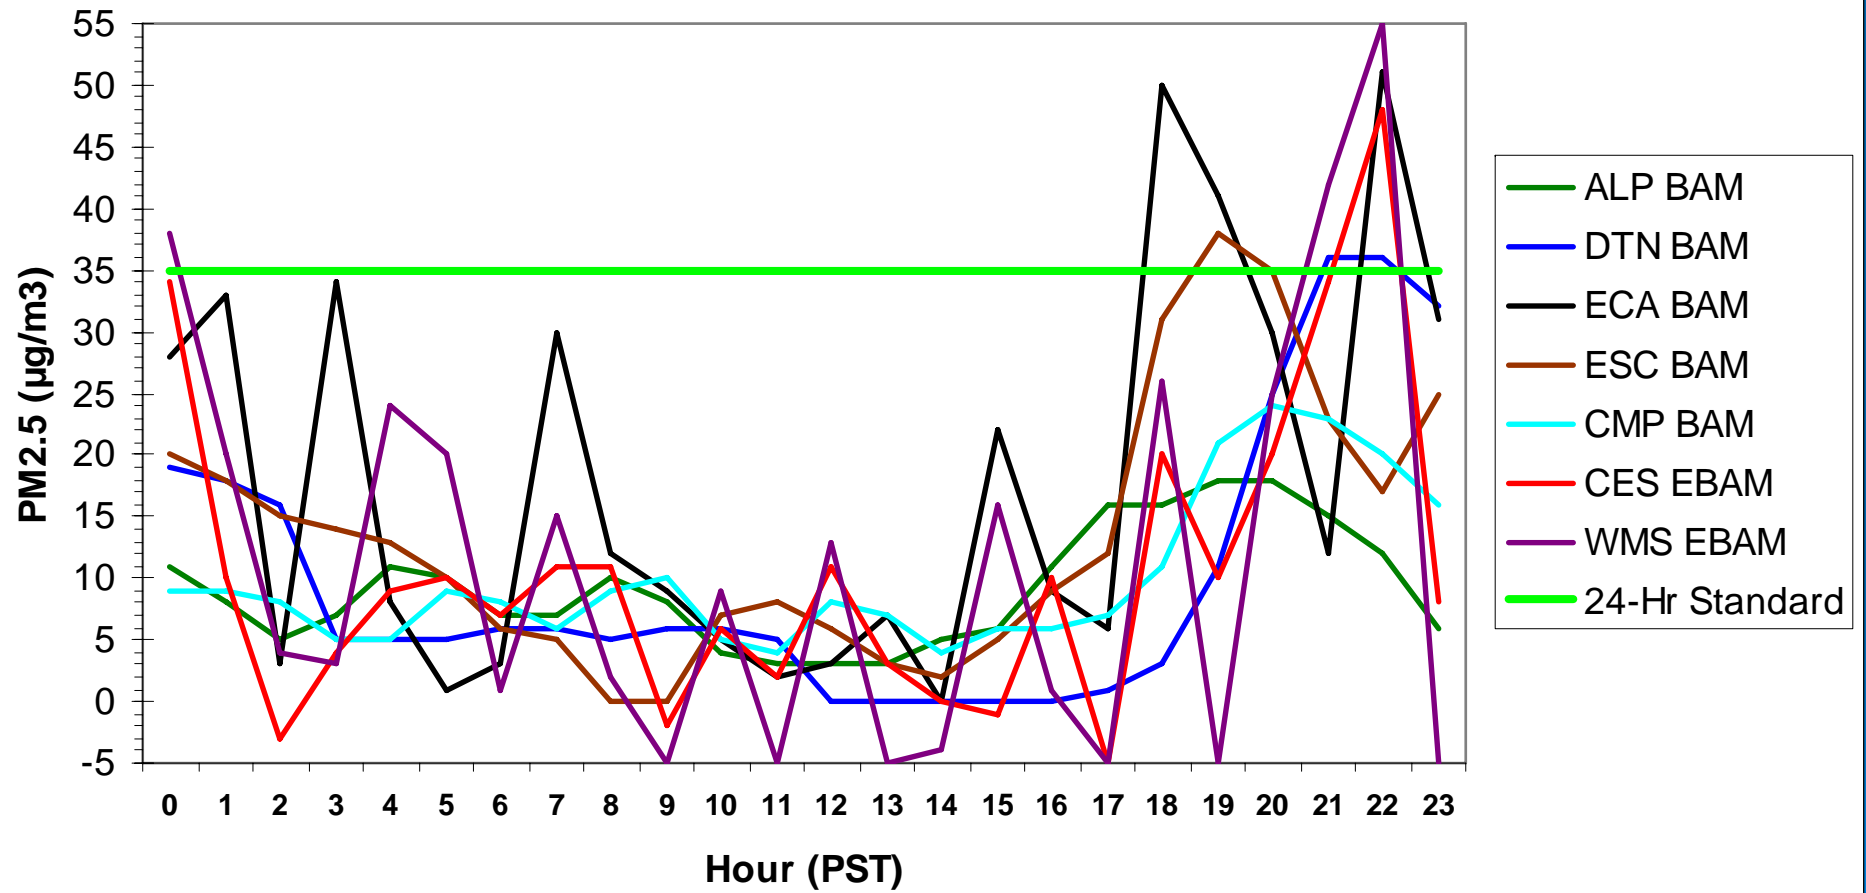

Hourly PM2.5 Data for: Monday, 12/22/2008

Hourly PM2.5 Data for: Tuesday, 12/23/2008

Hourly PM2.5 Data for: Tuesday, 12/23/2008

Hourly PM2.5 Data for: Wednesday, 12/24/2008

Hourly PM2.5 Data for: Wednesday, 12/24/2008

Hourly PM2.5 Data for: Thursday, 12/25/2008

Hourly PM2.5 Data for: Friday, 12/26/2008

Hourly PM2.5 Data for: Saturday, 12/27/2008

Hourly PM2.5 Data for: Saturday, 12/27/2008

Hourly PM2.5 Data for: Sunday, 12/28/2008