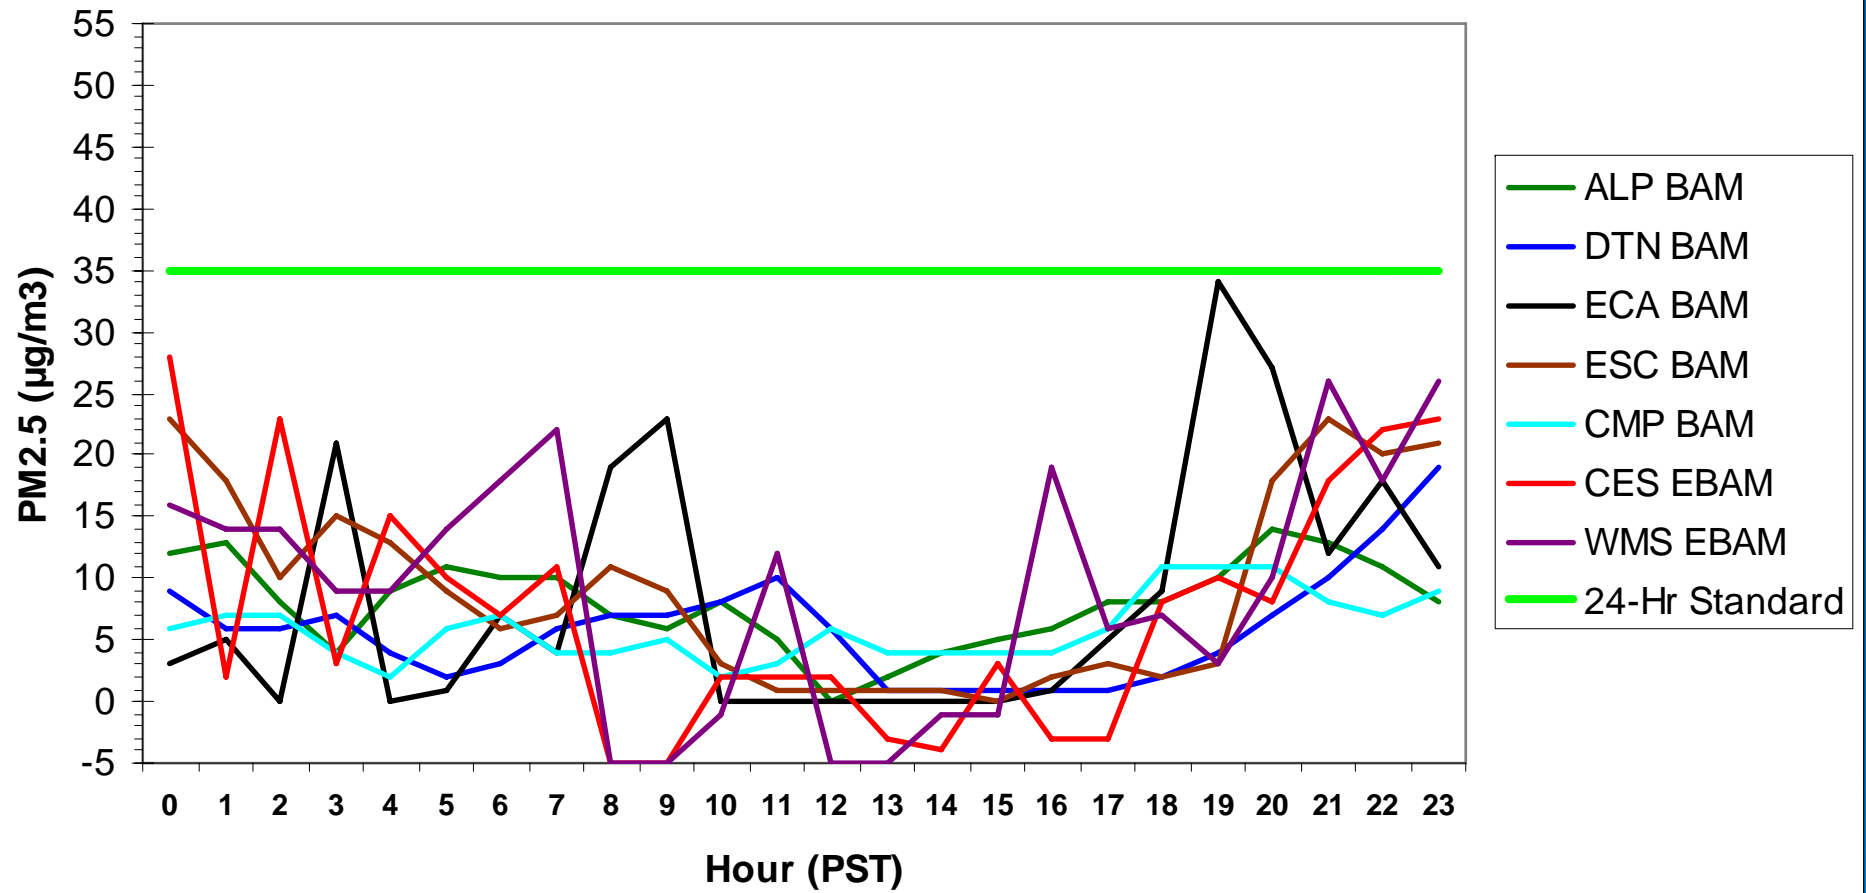

Hourly PM2.5 Data for: Tuesday, 1/27/2009