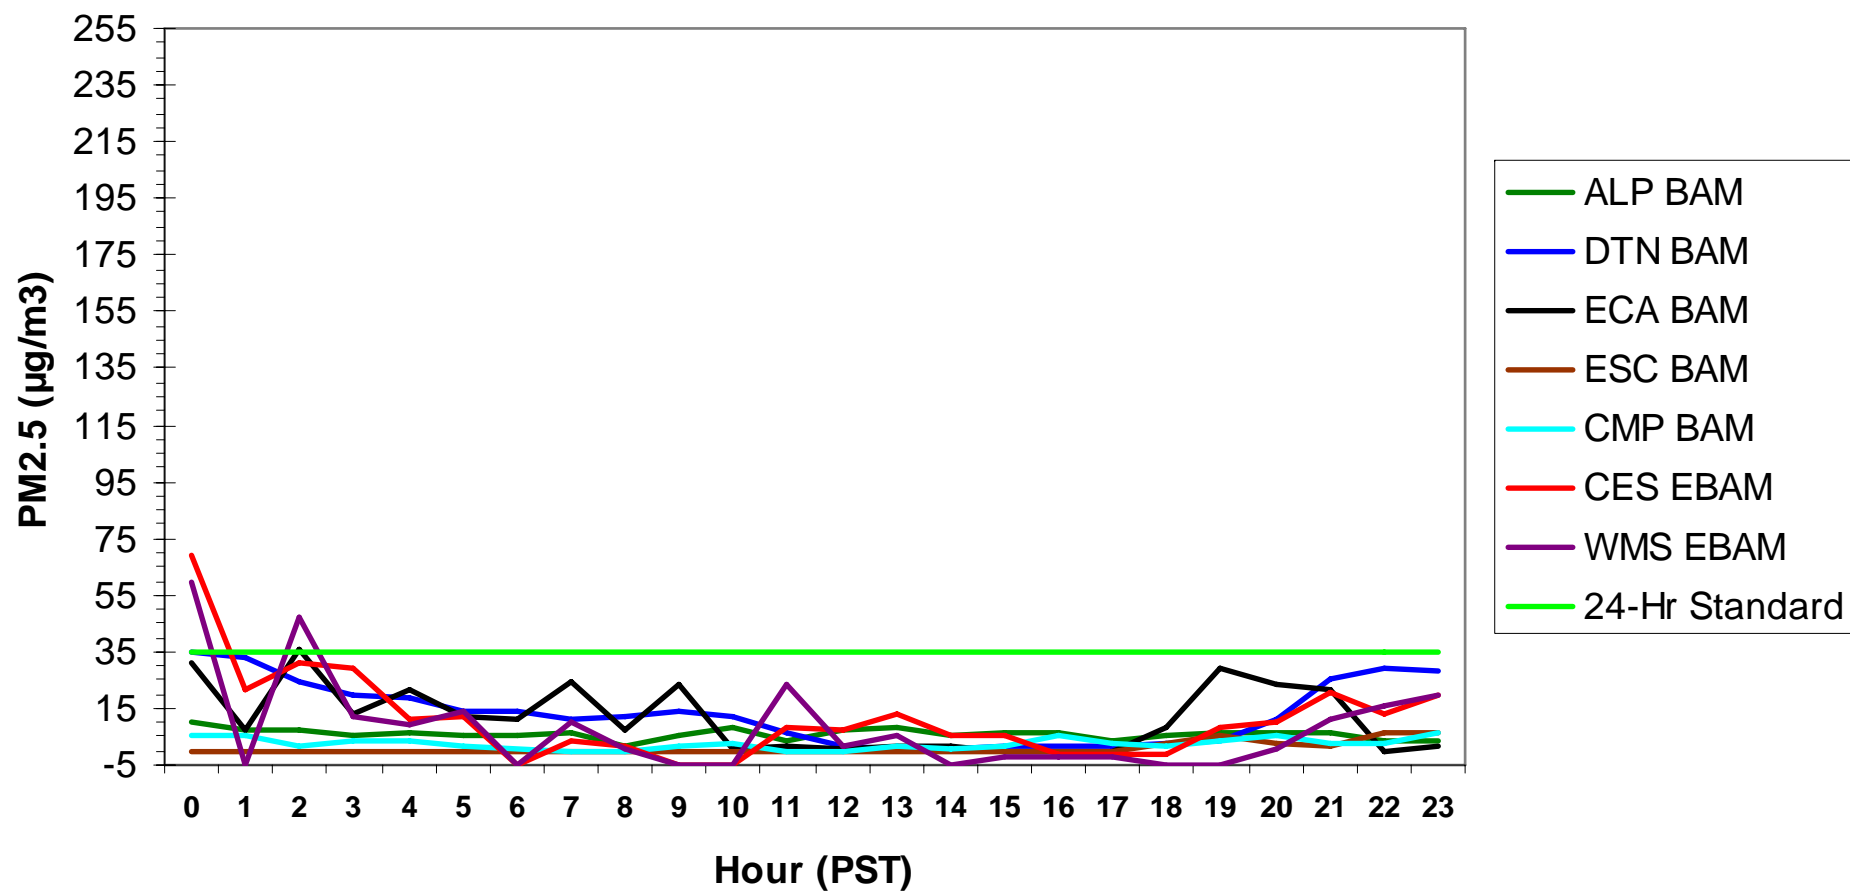

Hourly PM2.5 Data for: Friday, 1/9/2009

Hourly PM2.5 Data for: Friday, 1/9/2009

Hourly PM2.5 Data for: Saturday, 1/10/2009

Hourly PM2.5 Data for: Saturday, 1/10/2009

Hourly PM2.5 Data for: Sunday, 1/11/2009