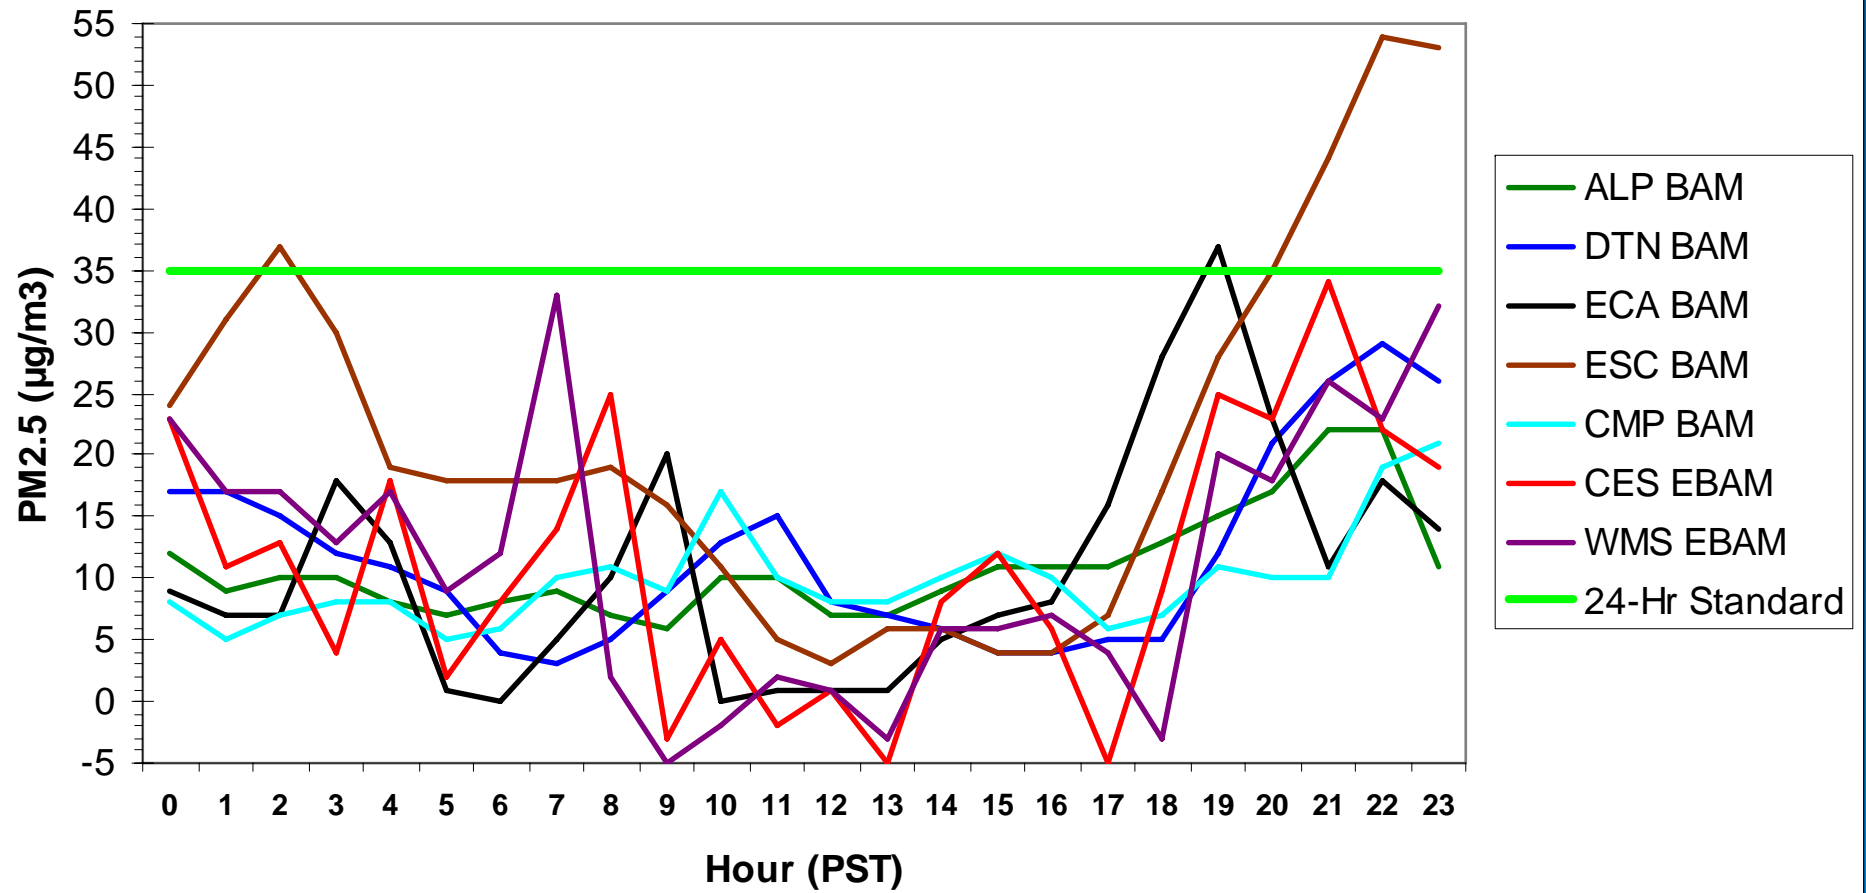

Hourly PM2.5 Data for: Thursday, 1/1/2009

Hourly PM2.5 Data for: Monday, 1/19/2009

Hourly PM2.5 Data for: Tuesday, 12/16/2008

Hourly PM2.5 Data for: Wednesday, 12/17/2008

Hourly PM2.5 Data for: Thursday, 12/18/2008

Hourly PM2.5 Data for: Friday, 12/19/2008

Hourly PM2.5 Data for: Saturday, 12/20/2008

Hourly PM2.5 Data for: Saturday, 12/20/2008

Hourly PM2.5 Data for: Sunday, 12/21/2008

Hourly PM2.5 Data for: Sunday, 12/21/2008