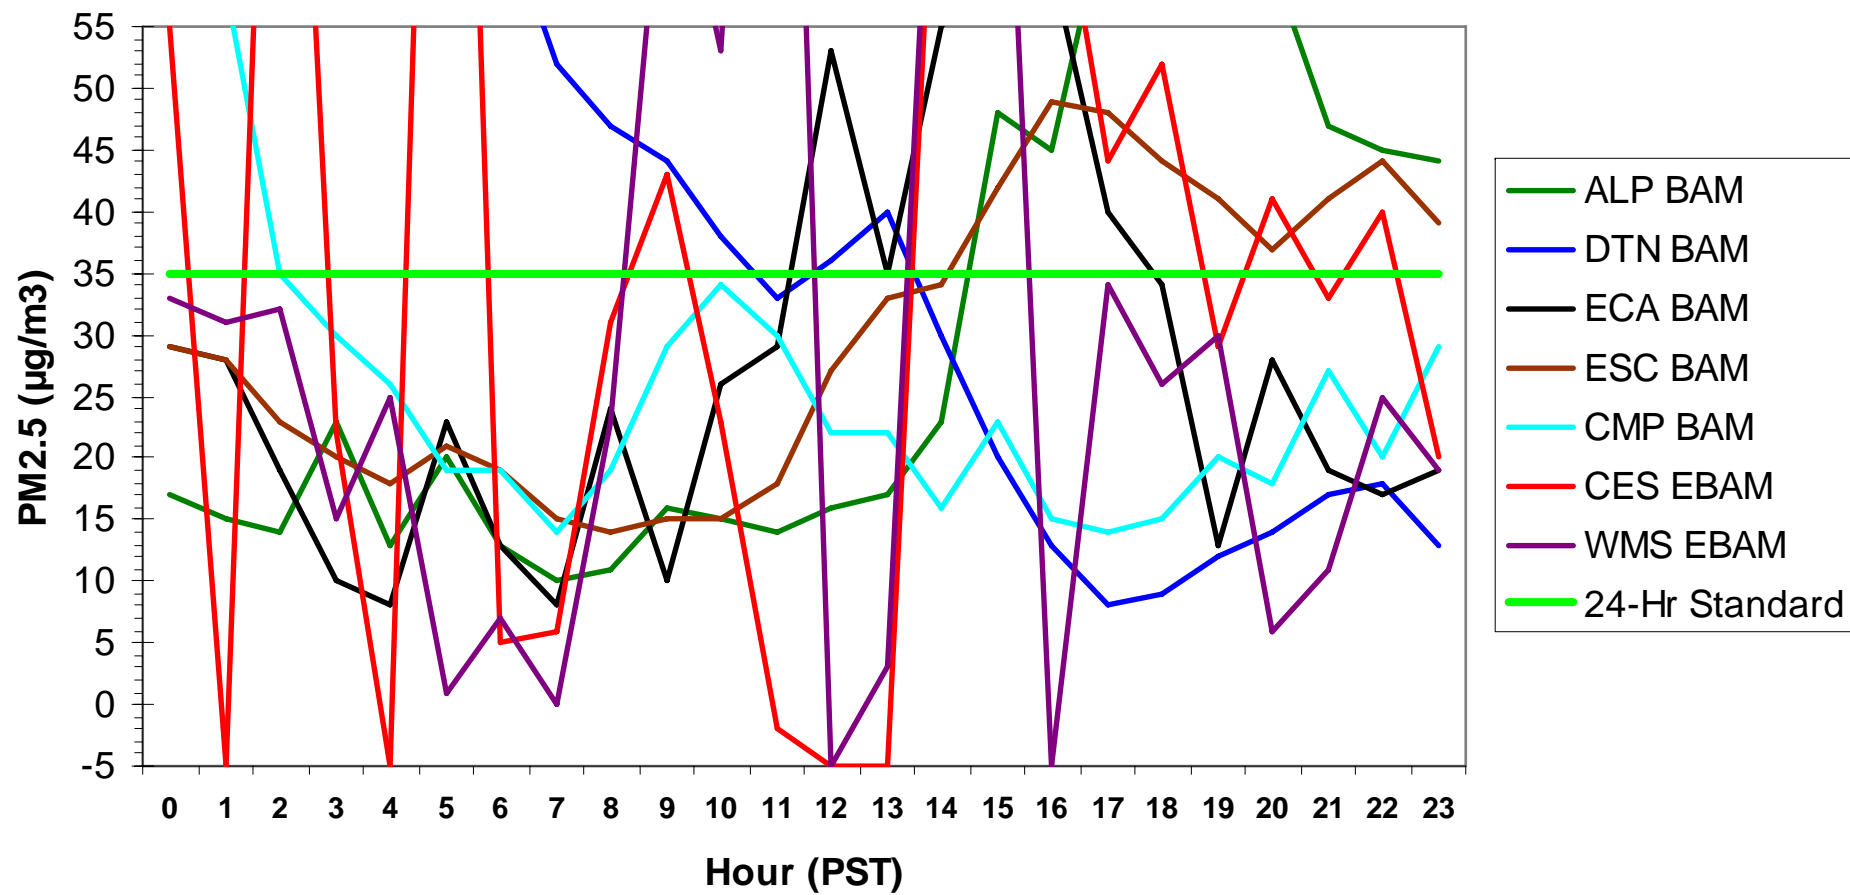

Hourly PM2.5 Data for: Wednesday, 12/31/2008

Hourly PM2.5 Data for: Thursday, 1/1/2009

Hourly PM2.5 Data for: Thursday, 1/1/2009

Hourly PM2.5 Data for: Friday, 1/2/2009

Hourly PM2.5 Data for: Friday, 1/2/2009