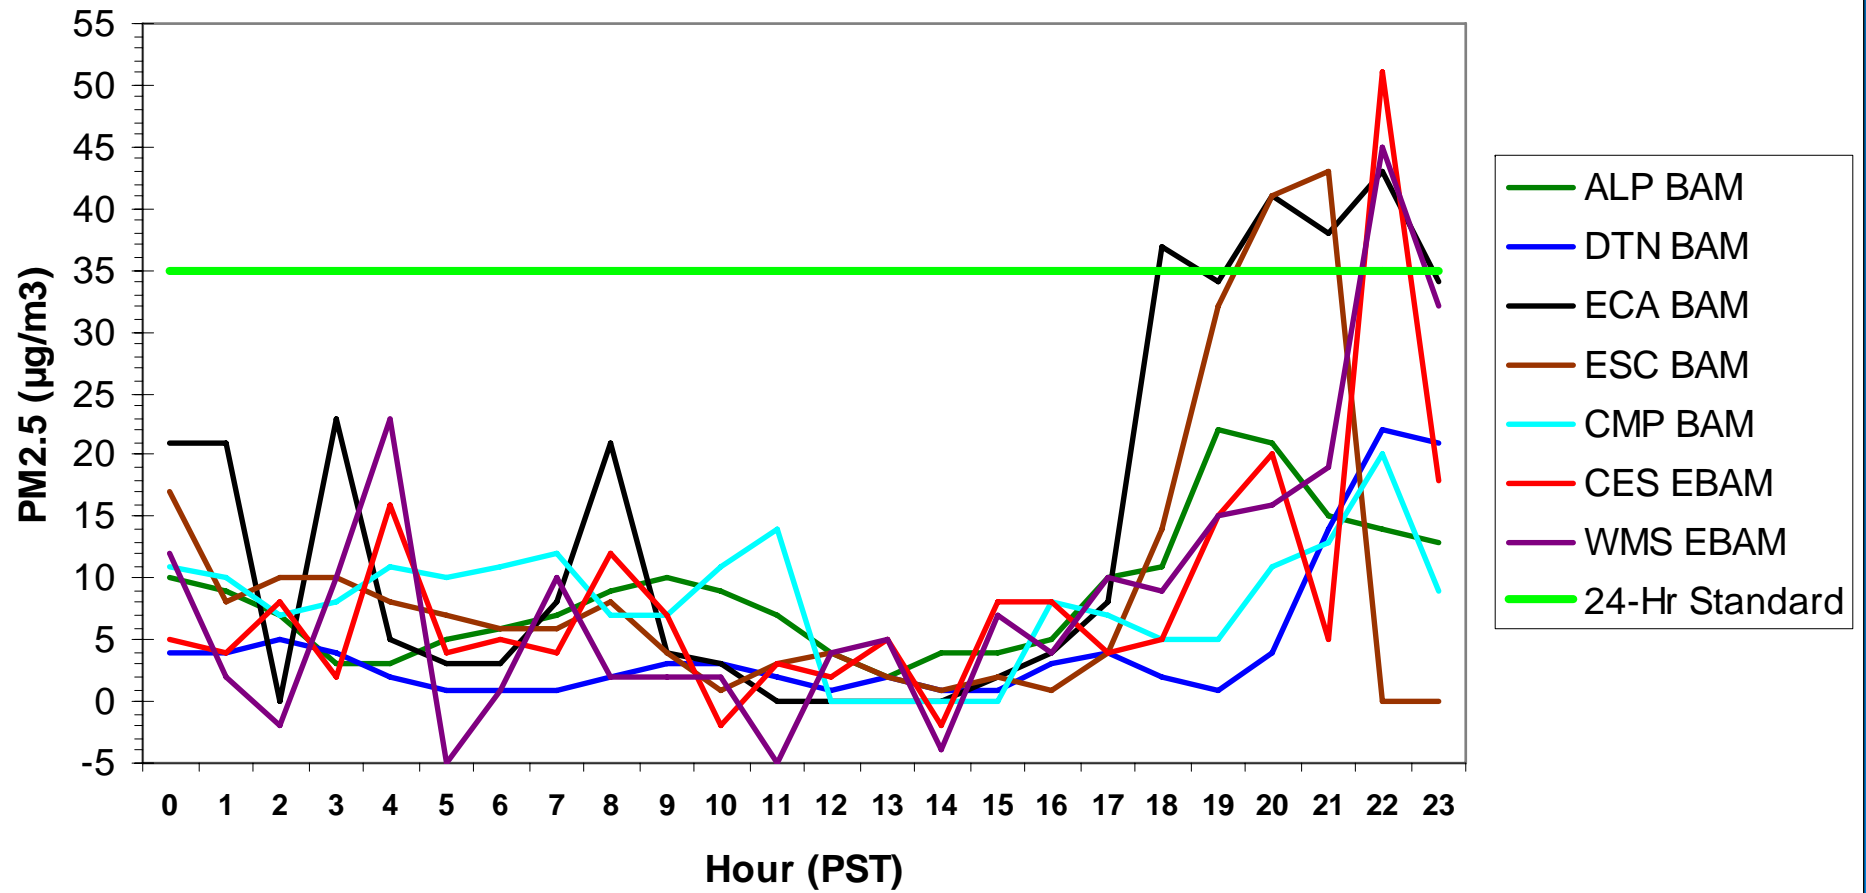

Hourly PM2.5 Data for: Monday, 12/22/2008

Hourly PM2.5 Data for: Tuesday, 12/23/2008

Hourly PM2.5 Data for: Tuesday, 12/23/2008

Hourly PM2.5 Data for: Wednesday, 12/24/2008

Hourly PM2.5 Data for: Wednesday, 12/24/2008

Hourly PM2.5 Data for: Thursday, 12/25/2008

Hourly PM2.5 Data for: Friday, 12/26/2008

Hourly PM2.5 Data for: Saturday, 12/27/2008

Hourly PM2.5 Data for: Saturday, 12/27/2008

Hourly PM2.5 Data for: Sunday, 12/28/2008