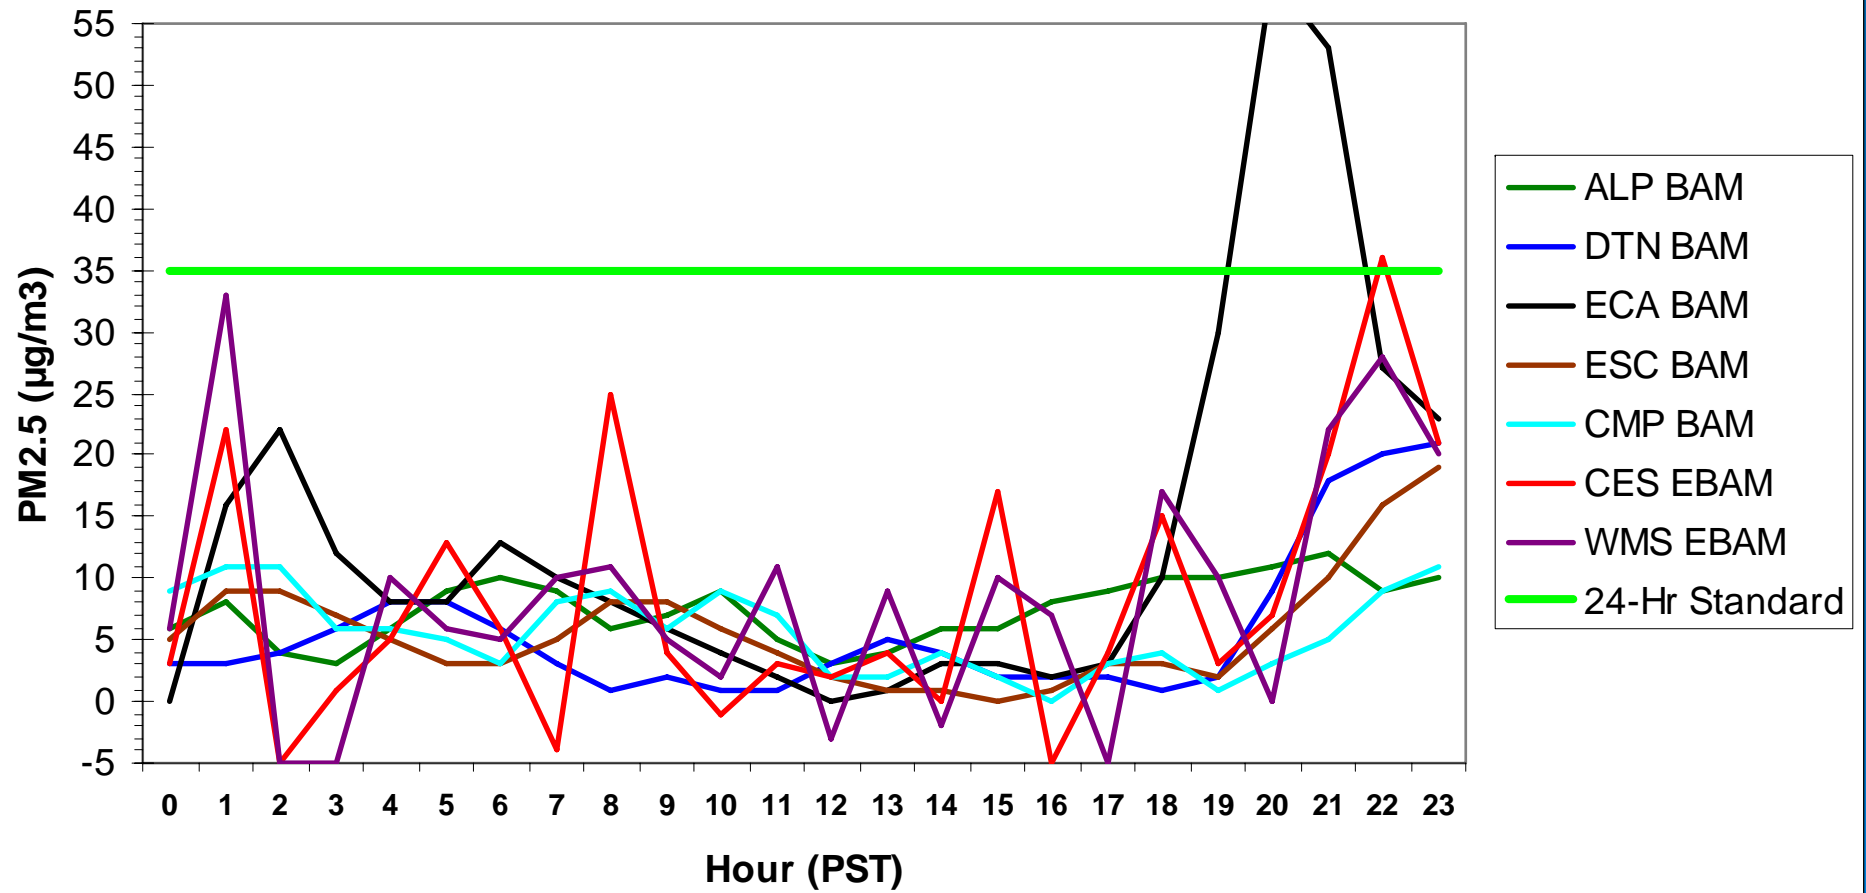

Hourly PM2.5 Data for: Friday, 12/19/2008

Hourly PM2.5 Data for: Saturday, 12/20/2008

Hourly PM2.5 Data for: Saturday, 12/20/2008

Hourly PM2.5 Data for: Sunday, 12/21/2008

Hourly PM2.5 Data for: Sunday, 12/21/2008

Hourly PM2.5 Data for: Monday, 12/22/2008

Hourly PM2.5 Data for: Tuesday, 12/23/2008

Hourly PM2.5 Data for: Tuesday, 12/23/2008

Hourly PM2.5 Data for: Wednesday, 12/24/2008

Hourly PM2.5 Data for: Wednesday, 12/24/2008