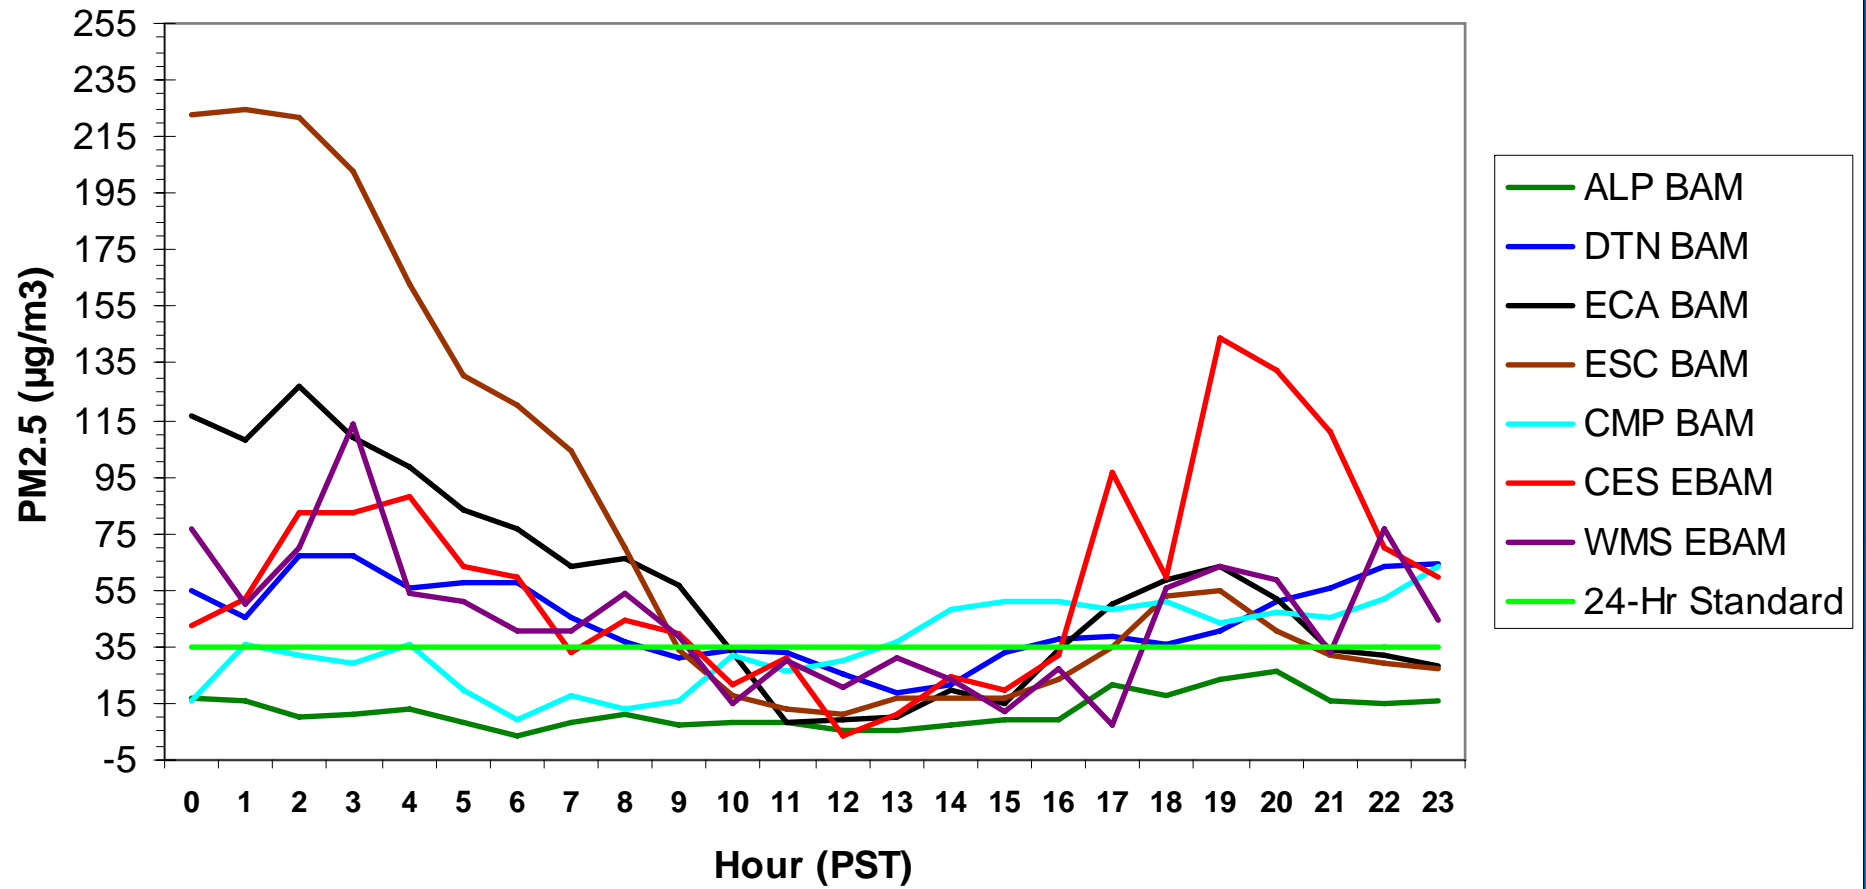

Hourly PM2.5 Data for: Thursday, 1/1/2009

Hourly PM2.5 Data for: Monday, 1/19/2009

Hourly PM2.5 Data for: Tuesday, 12/16/2008

Hourly PM2.5 Data for: Wednesday, 12/17/2008

Hourly PM2.5 Data for: Thursday, 12/18/2008

Hourly PM2.5 Data for: Friday, 12/19/2008

Hourly PM2.5 Data for: Saturday, 12/20/2008

Hourly PM2.5 Data for: Saturday, 12/20/2008

Hourly PM2.5 Data for: Sunday, 12/21/2008

Hourly PM2.5 Data for: Sunday, 12/21/2008