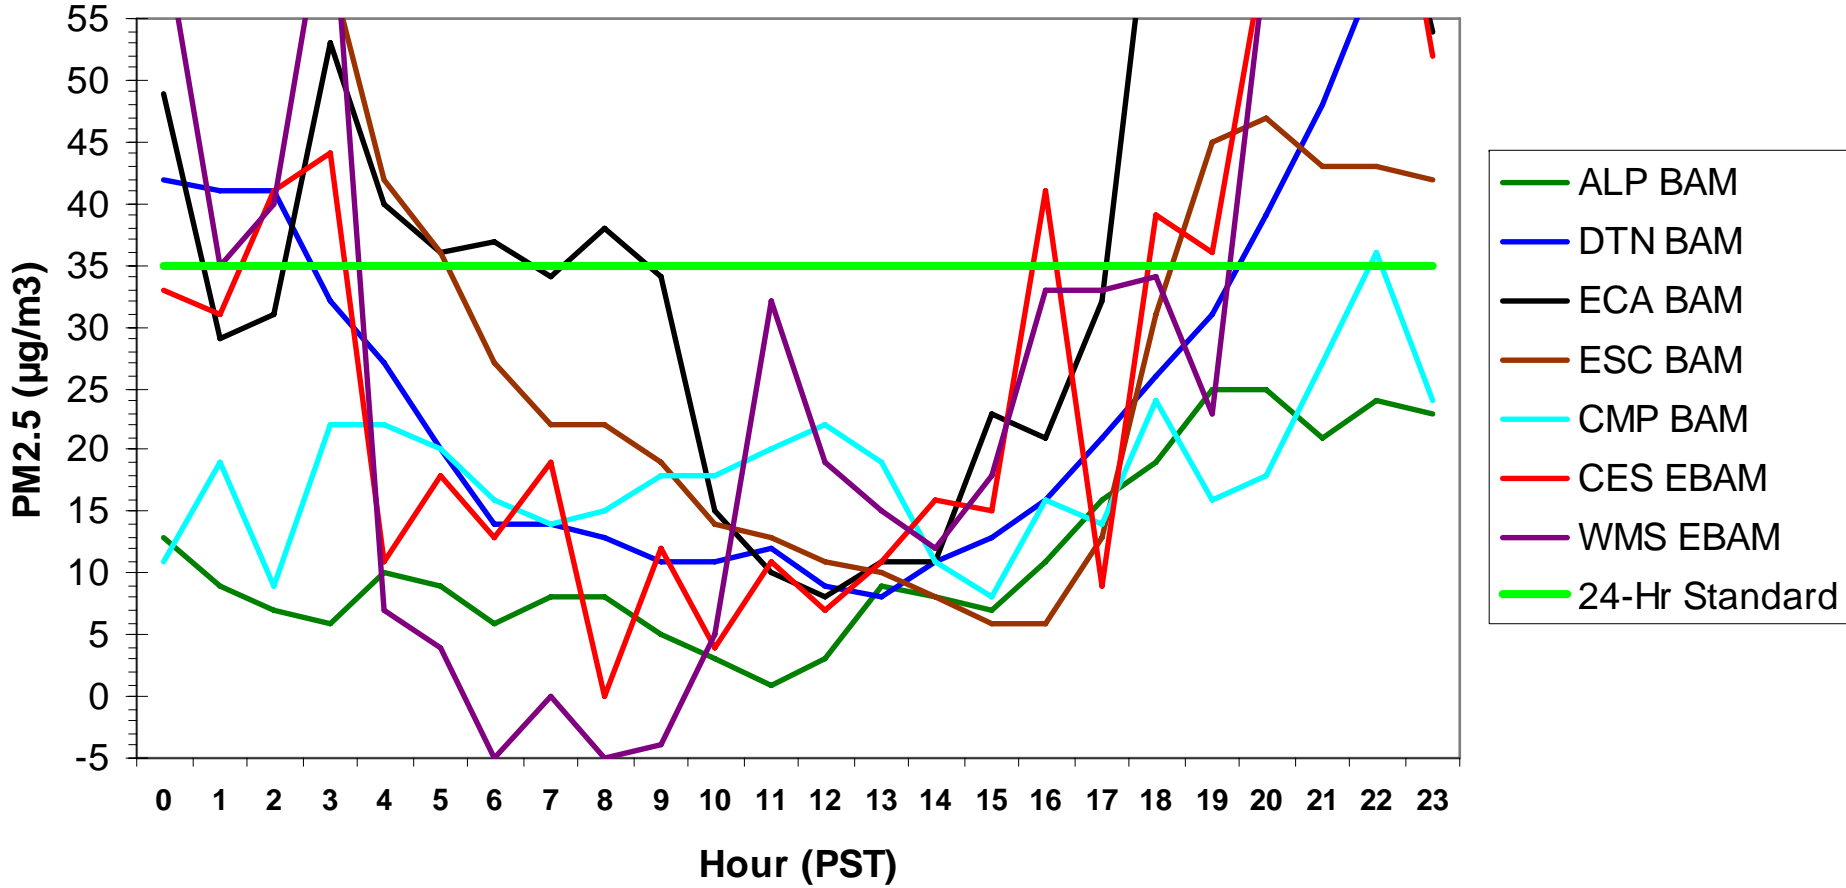

Hourly PM2.5 Data for: Friday, 12/19/2008

Hourly PM2.5 Data for: Saturday, 12/20/2008

Hourly PM2.5 Data for: Saturday, 12/20/2008

Hourly PM2.5 Data for: Sunday, 12/21/2008

Hourly PM2.5 Data for: Sunday, 12/21/2008

Hourly PM2.5 Data for: Monday, 12/22/2008

Hourly PM2.5 Data for: Tuesday, 12/23/2008

Hourly PM2.5 Data for: Tuesday, 12/23/2008

Hourly PM2.5 Data for: Wednesday, 12/24/2008

Hourly PM2.5 Data for: Wednesday, 12/24/2008