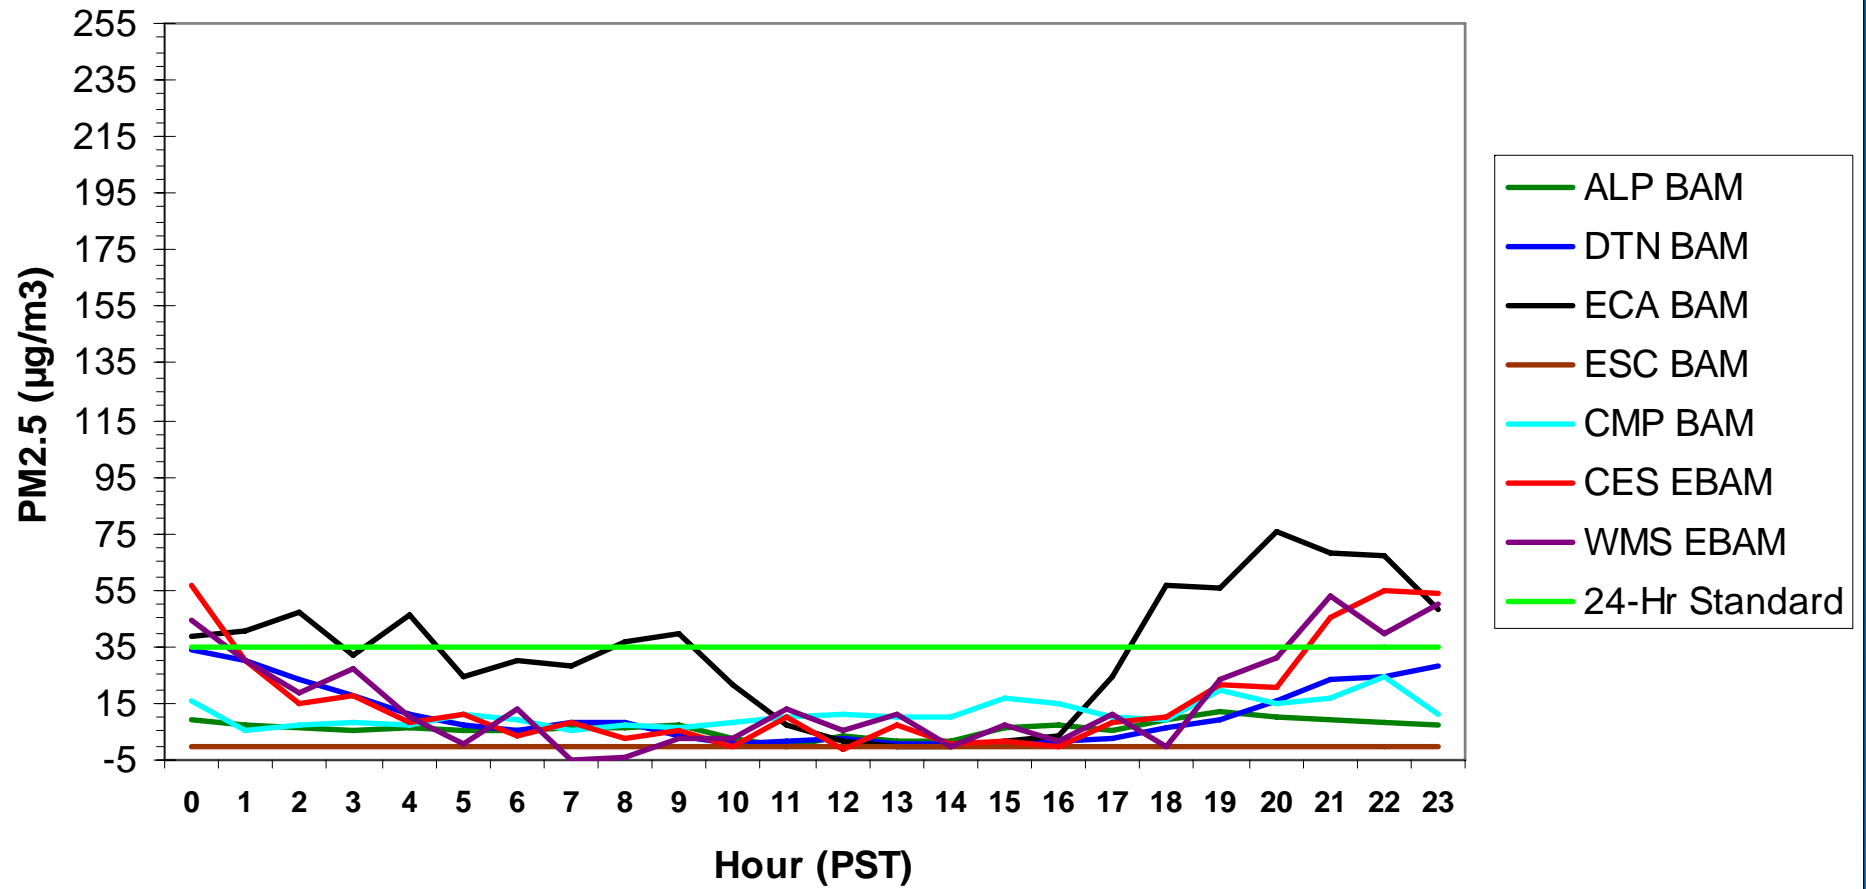

Hourly PM2.5 Data for: Monday, 12/22/2008

Hourly PM2.5 Data for: Tuesday, 12/23/2008

Hourly PM2.5 Data for: Tuesday, 12/23/2008

Hourly PM2.5 Data for: Wednesday, 12/24/2008

Hourly PM2.5 Data for: Wednesday, 12/24/2008

Hourly PM2.5 Data for: Thursday, 12/25/2008

Hourly PM2.5 Data for: Friday, 12/26/2008

Hourly PM2.5 Data for: Saturday, 12/27/2008

Hourly PM2.5 Data for: Saturday, 12/27/2008

Hourly PM2.5 Data for: Sunday, 12/28/2008

Hourly PM2.5 Data for: Sunday, 12/28/2008

Hourly PM2.5 Data for: Monday, 12/29/2008

Hourly PM2.5 Data for: Monday, 12/29/2008

Hourly PM2.5 Data for: Tuesday, 12/30/2008

Hourly PM2.5 Data for: Tuesday, 12/30/2008