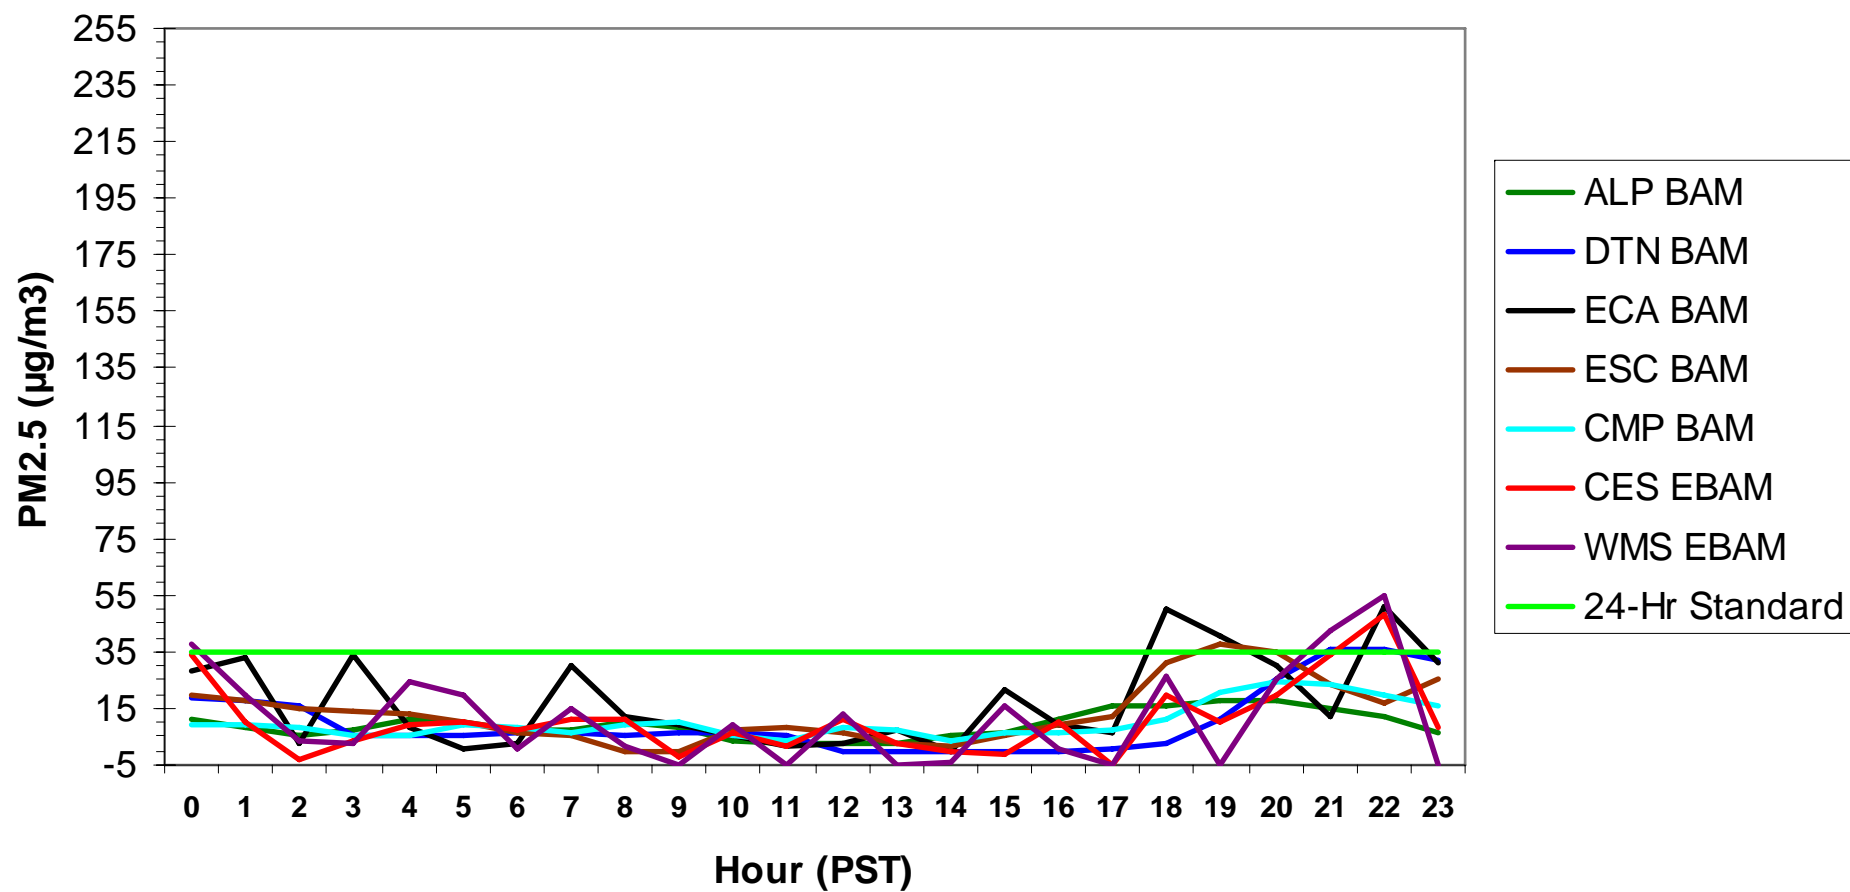

Hourly PM2.5 Data for: Monday, 12/22/2008

Hourly PM2.5 Data for: Tuesday, 12/23/2008

Hourly PM2.5 Data for: Tuesday, 12/23/2008

Hourly PM2.5 Data for: Wednesday, 12/24/2008

Hourly PM2.5 Data for: Wednesday, 12/24/2008

Hourly PM2.5 Data for: Thursday, 12/25/2008

Hourly PM2.5 Data for: Friday, 12/26/2008

Hourly PM2.5 Data for: Saturday, 12/27/2008

Hourly PM2.5 Data for: Saturday, 12/27/2008

Hourly PM2.5 Data for: Sunday, 12/28/2008