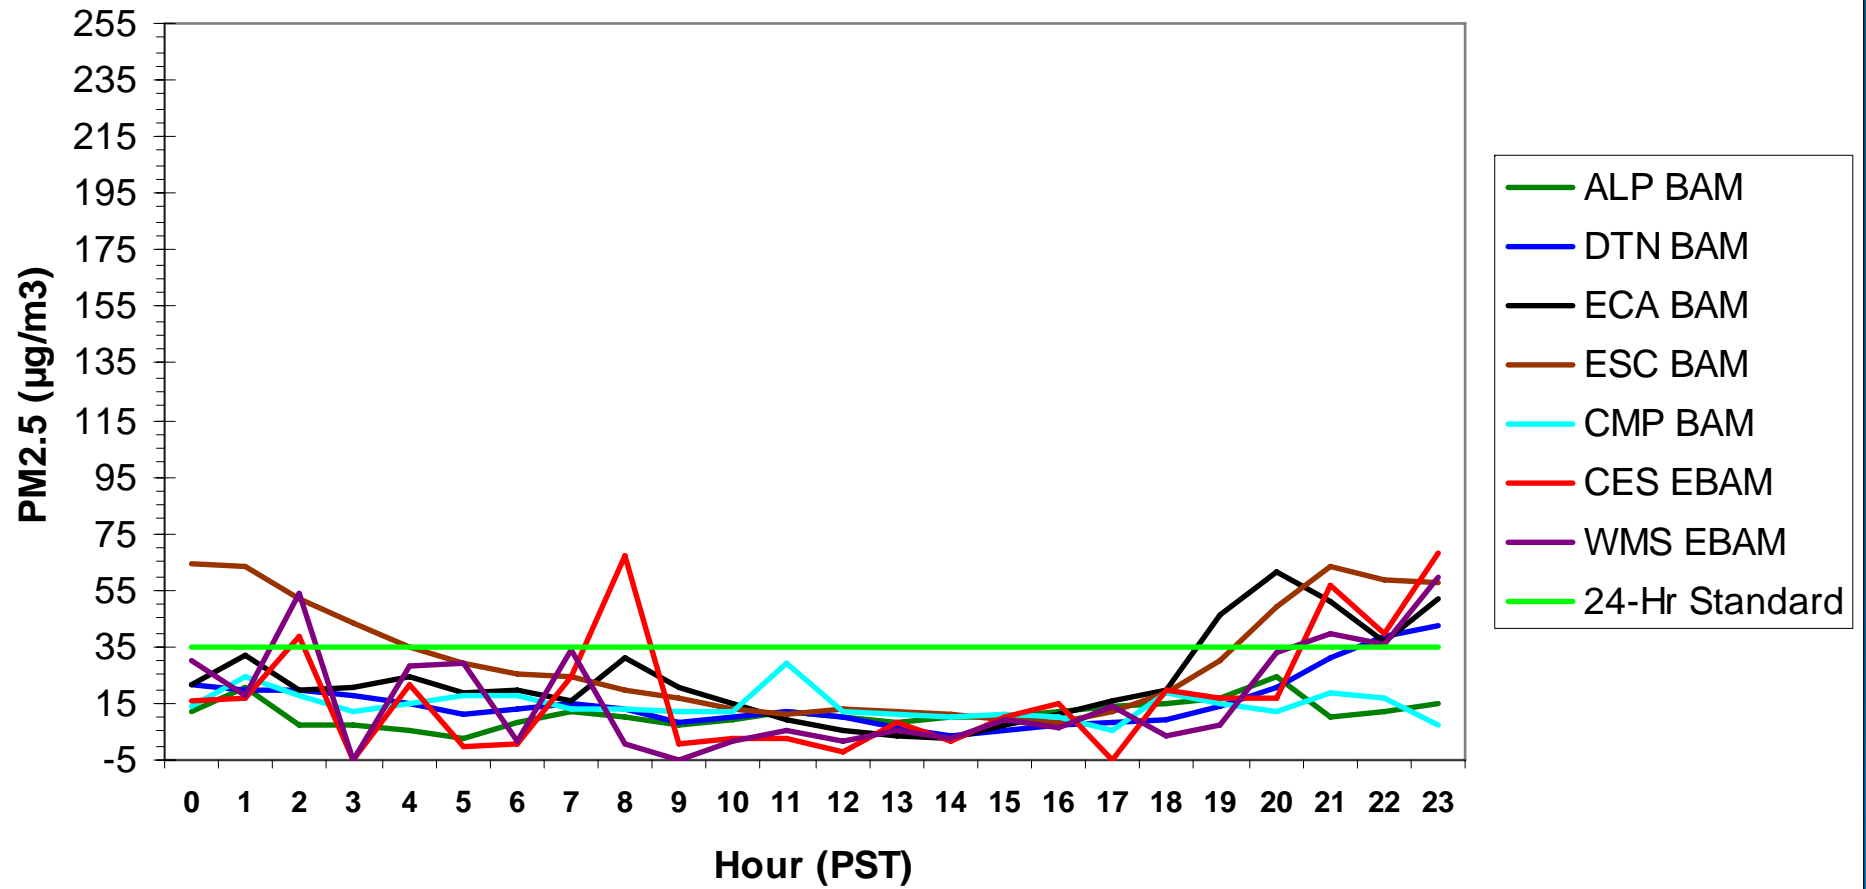

Hourly PM2.5 Data for: Thursday, 1/1/2009

Hourly PM2.5 Data for: Monday, 1/19/2009

Hourly PM2.5 Data for: Tuesday, 12/16/2008

Hourly PM2.5 Data for: Wednesday, 12/17/2008

Hourly PM2.5 Data for: Thursday, 12/18/2008

Hourly PM2.5 Data for: Friday, 12/19/2008

Hourly PM2.5 Data for: Saturday, 12/20/2008

Hourly PM2.5 Data for: Saturday, 12/20/2008

Hourly PM2.5 Data for: Sunday, 12/21/2008

Hourly PM2.5 Data for: Sunday, 12/21/2008