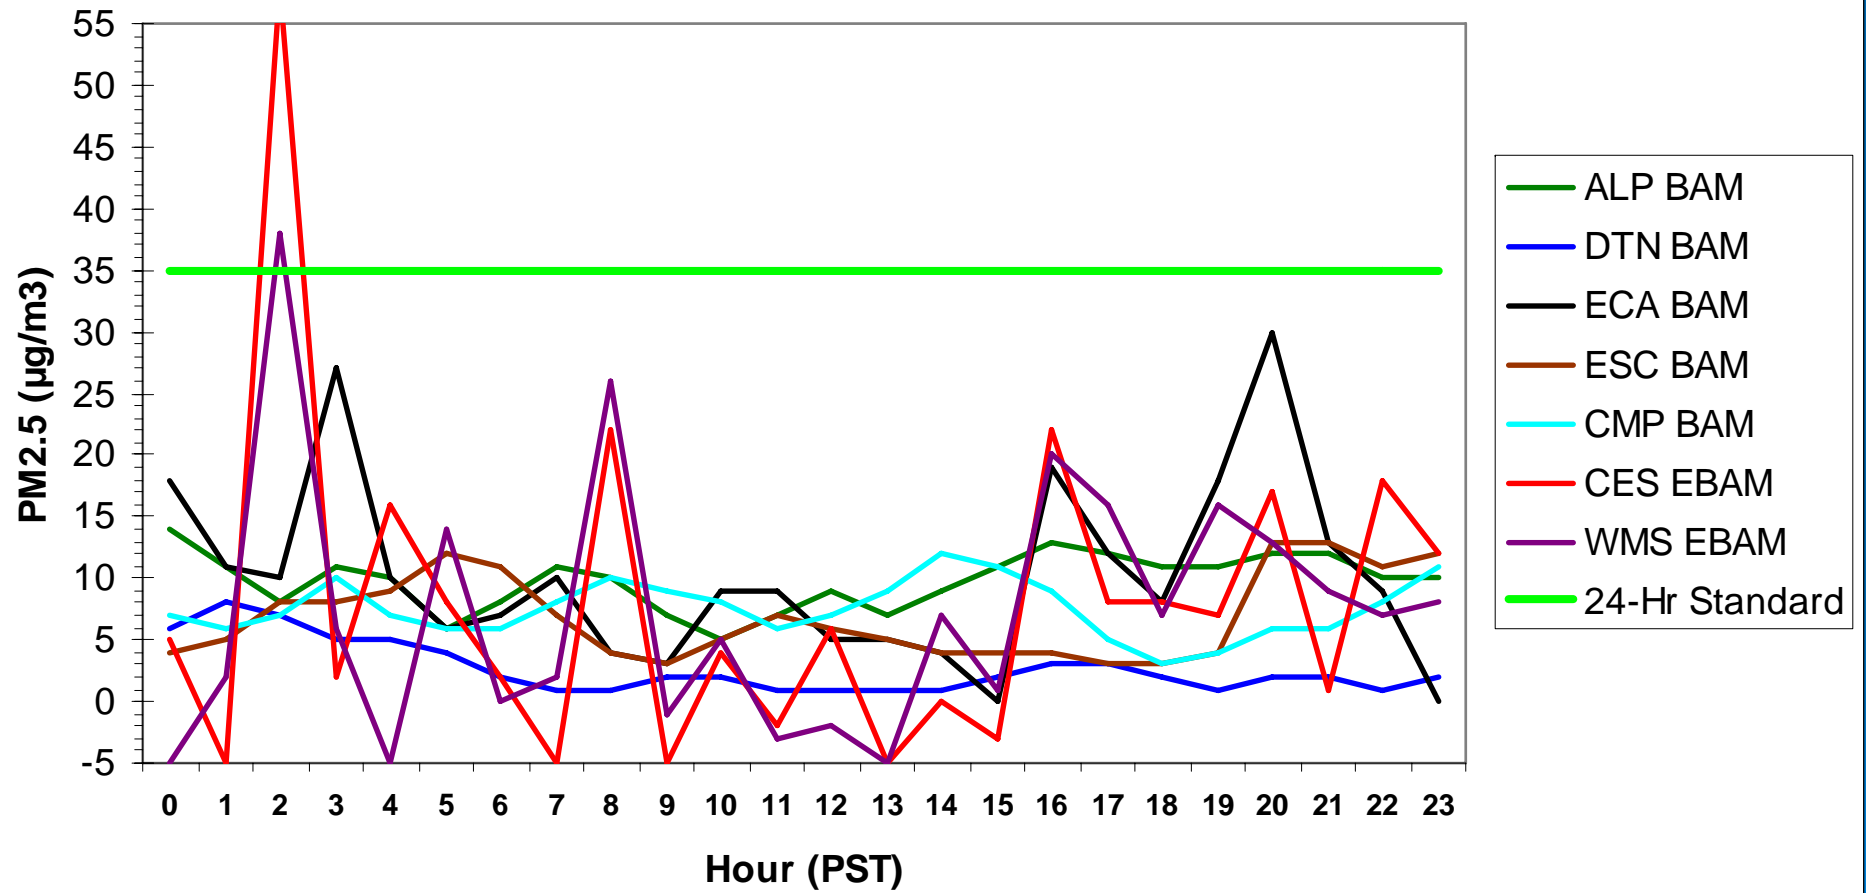

Hourly PM2.5 Data for: Saturday, 1/17/2009

Hourly PM2.5 Data for: Sunday, 1/18/2009

Hourly PM2.5 Data for: Monday, 1/19/2009

Hourly PM2.5 Data for: Tuesday, 1/20/2009

Hourly PM2.5 Data for: Wednesday, 1/21/2009

Hourly PM2.5 Data for: Thursday, 1/22/2009

Hourly PM2.5 Data for: Friday, 1/23/2009

Hourly PM2.5 Data for: Saturday, 1/24/2009

Hourly PM2.5 Data for: Sunday, 1/25/2009

Hourly PM2.5 Data for: Sunday, 1/25/2009

Hourly PM2.5 Data for: Monday, 1/26/2009

Hourly PM2.5 Data for: Tuesday, 1/27/2009

Hourly PM2.5 Data for: Wednesday, 1/28/2009

Hourly PM2.5 Data for: Thursday, 1/29/2009

Hourly PM2.5 Data for: Friday, 1/30/2009