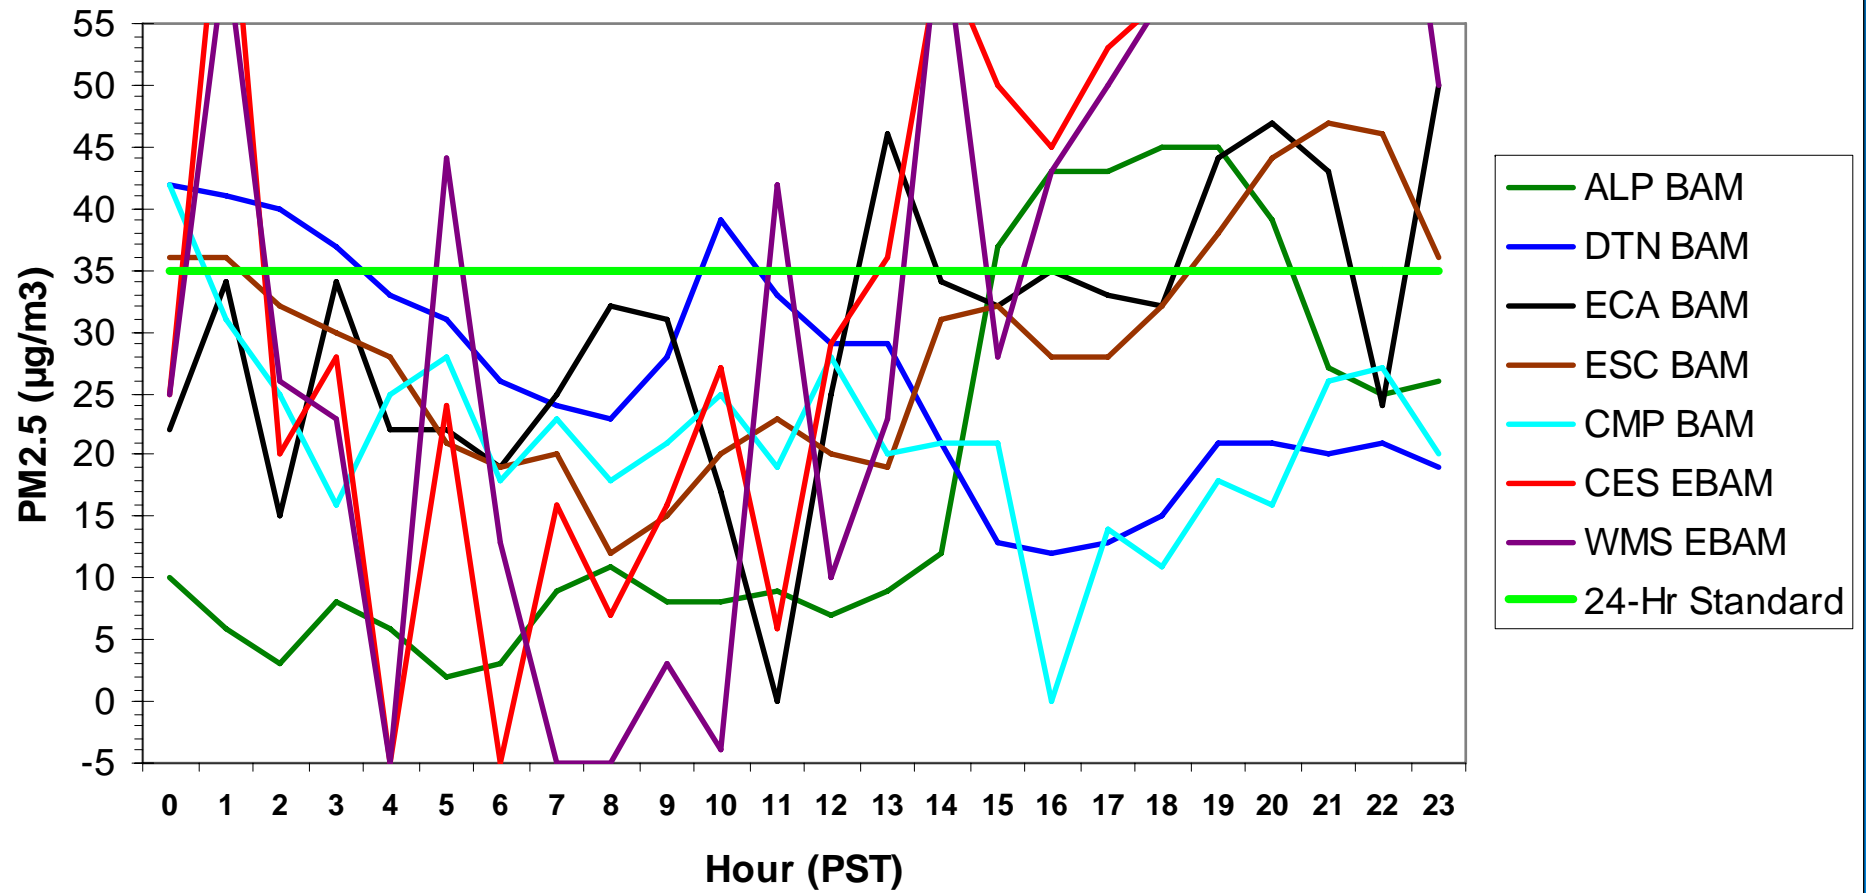

Hourly PM2.5 Data for: Tuesday, 1/6/2009

Hourly PM2.5 Data for: Wednesday, 1/17/2009

Hourly PM2.5 Data for: Wednesday, 1/7/2009

Hourly PM2.5 Data for: Thursday, 1/8/2009

Hourly PM2.5 Data for: Thursday, 1/8/2009