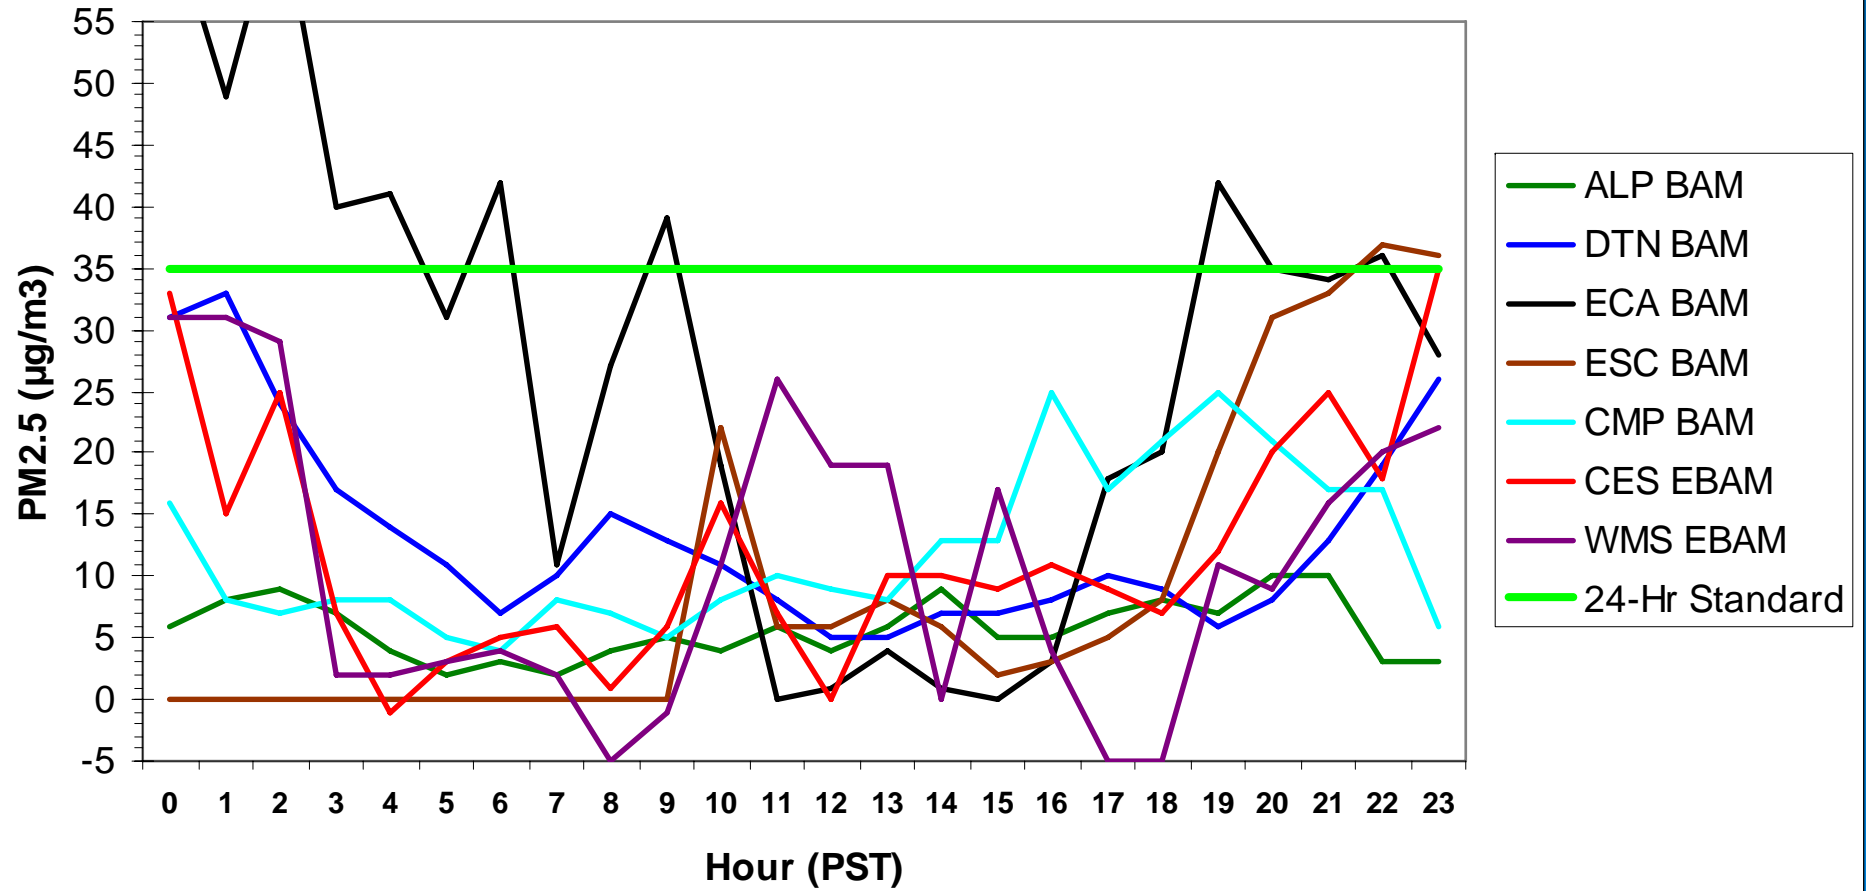

Hourly PM2.5 Data for: Thursday, 12/25/2008

Hourly PM2.5 Data for: Friday, 12/26/2008

Hourly PM2.5 Data for: Saturday, 12/27/2008

Hourly PM2.5 Data for: Saturday, 12/27/2008

Hourly PM2.5 Data for: Sunday, 12/28/2008

Hourly PM2.5 Data for: Sunday, 12/28/2008

Hourly PM2.5 Data for: Monday, 12/29/2008

Hourly PM2.5 Data for: Monday, 12/29/2008

Hourly PM2.5 Data for: Tuesday, 12/30/2008

Hourly PM2.5 Data for: Tuesday, 12/30/2008