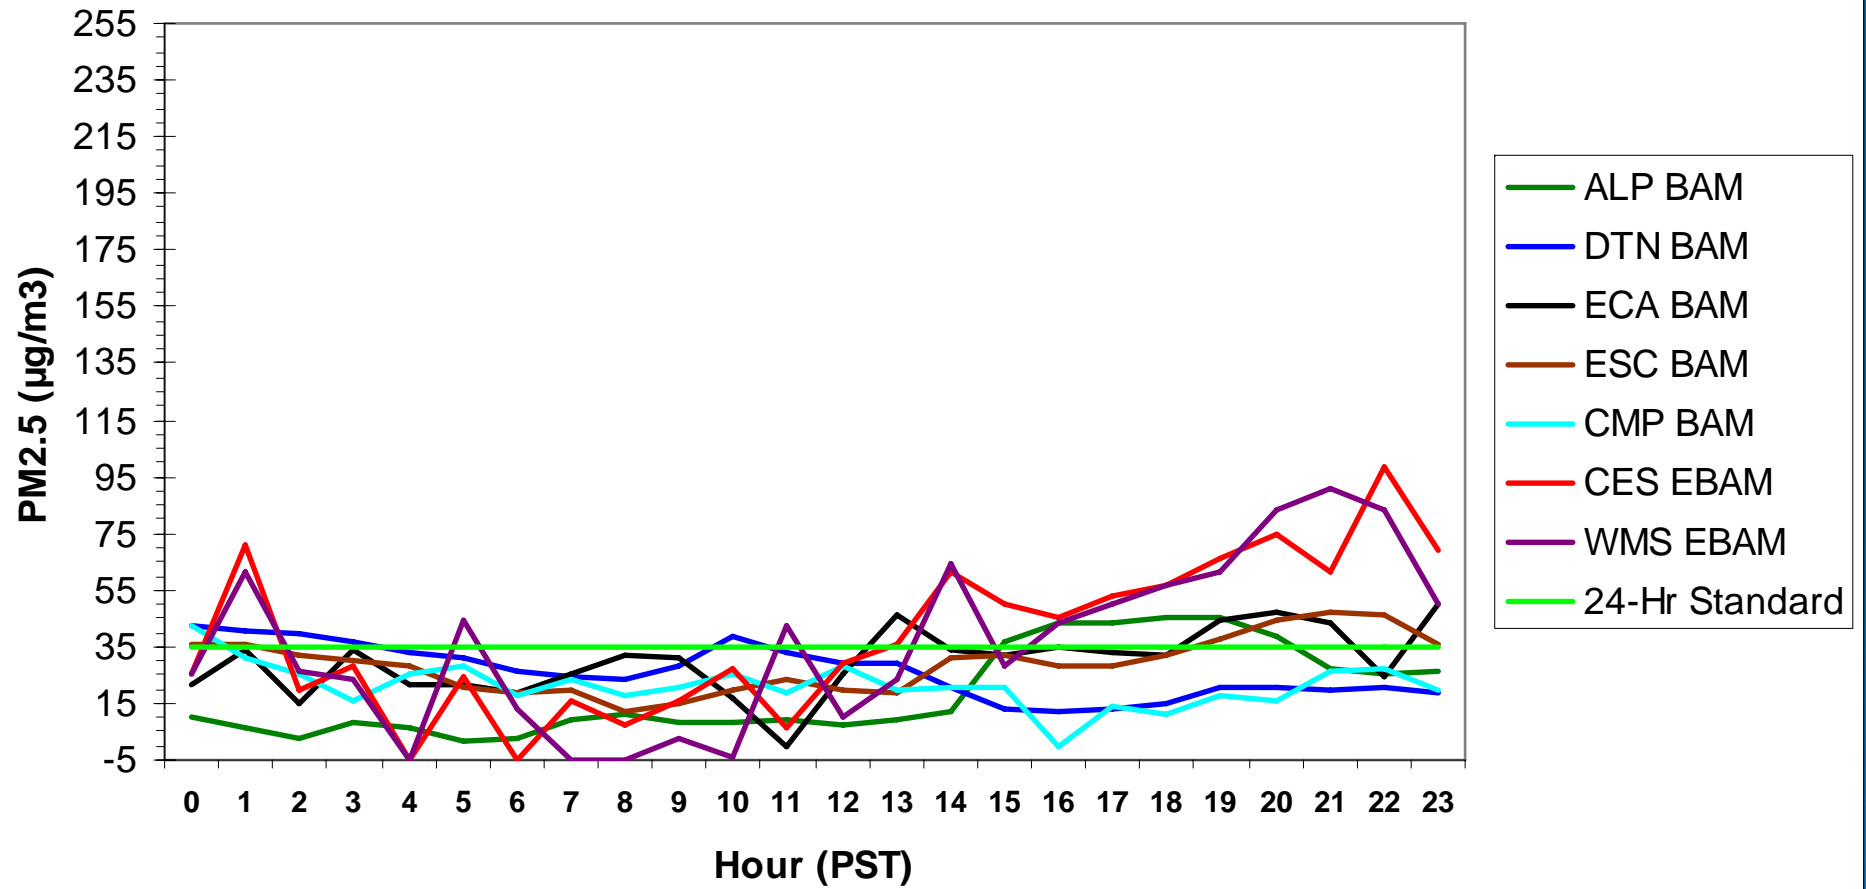

Hourly PM2.5 Data for: Tuesday, 1/6/2009

Hourly PM2.5 Data for: Wednesday, 1/17/2009

Hourly PM2.5 Data for: Wednesday, 1/7/2009

Hourly PM2.5 Data for: Thursday, 1/8/2009

Hourly PM2.5 Data for: Thursday, 1/8/2009