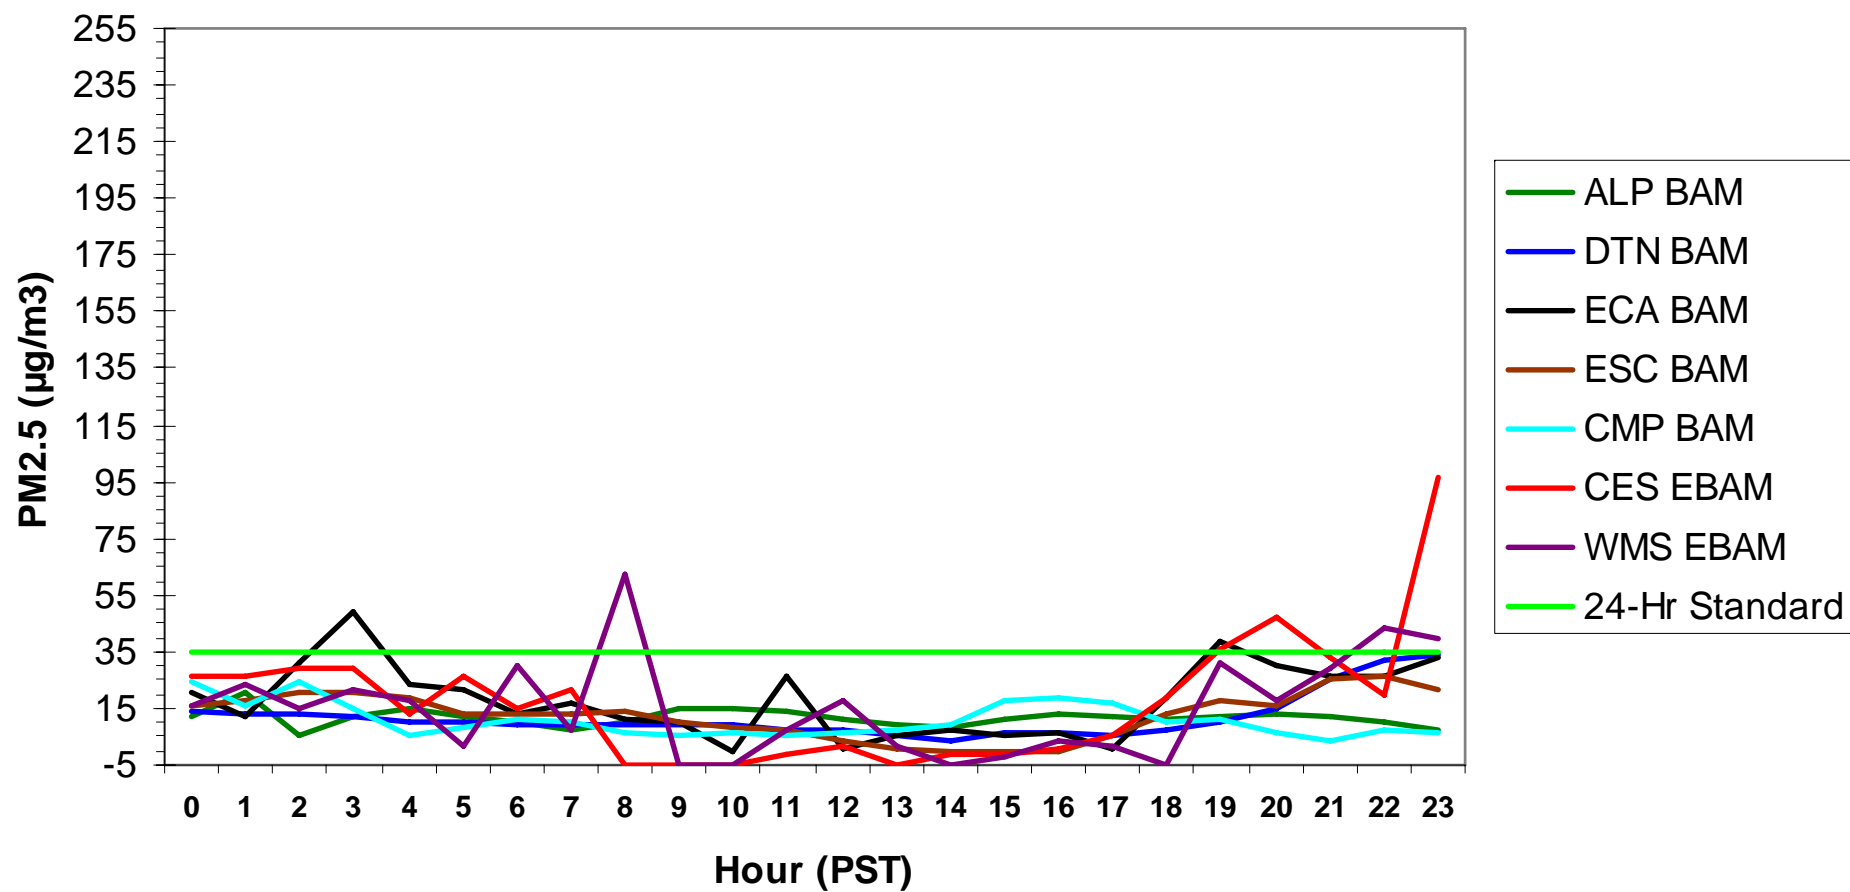

Hourly PM2.5 Data for: Saturday, 1/3/2009

Hourly PM2.5 Data for: Saturday, 1/3/2009

Hourly PM2.5 Data for: Sunday, 1/4/2009

Hourly PM2.5 Data for: Sunday, 1/4/2009

Hourly PM2.5 Data for: Monday, 1/5/2009

Hourly PM2.5 Data for: Monday, 1/5/2009

Hourly PM2.5 Data for: Tuesday, 1/6/2009

Hourly PM2.5 Data for: Wednesday, 1/17/2009

Hourly PM2.5 Data for: Wednesday, 1/7/2009

Hourly PM2.5 Data for: Thursday, 1/8/2009

Hourly PM2.5 Data for: Thursday, 1/8/2009