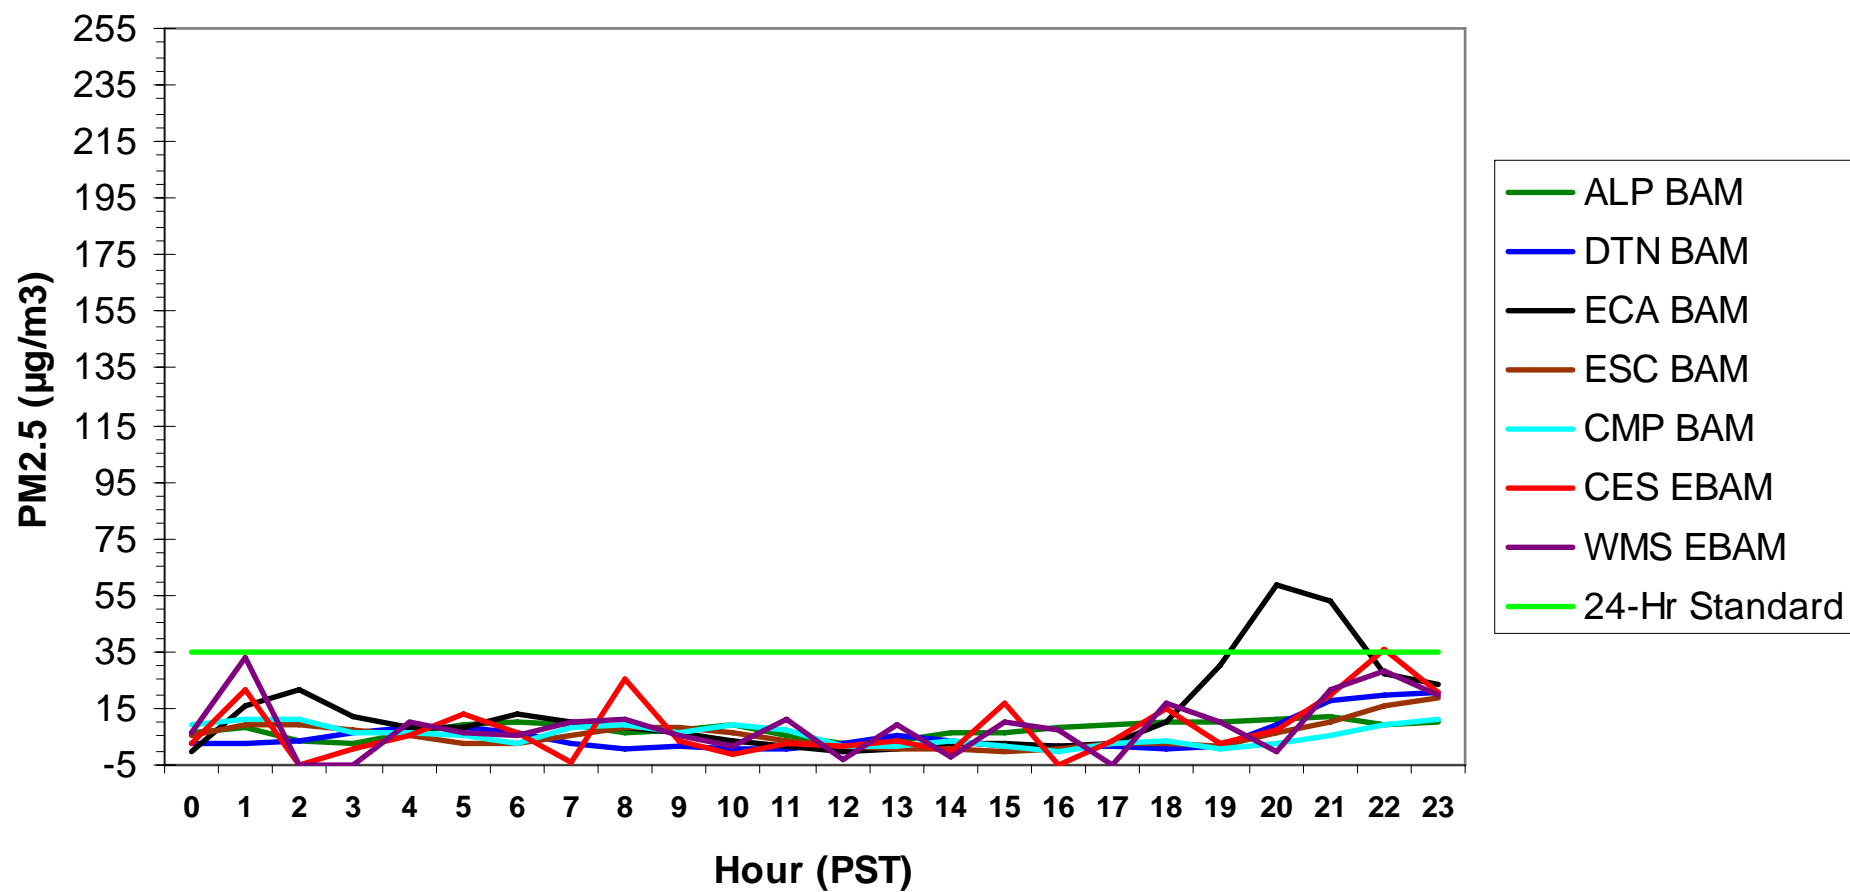

Hourly PM2.5 Data for: Friday, 12/19/2008

Hourly PM2.5 Data for: Saturday, 12/20/2008

Hourly PM2.5 Data for: Saturday, 12/20/2008

Hourly PM2.5 Data for: Sunday, 12/21/2008

Hourly PM2.5 Data for: Sunday, 12/21/2008

Hourly PM2.5 Data for: Monday, 12/22/2008

Hourly PM2.5 Data for: Tuesday, 12/23/2008

Hourly PM2.5 Data for: Tuesday, 12/23/2008

Hourly PM2.5 Data for: Wednesday, 12/24/2008

Hourly PM2.5 Data for: Wednesday, 12/24/2008