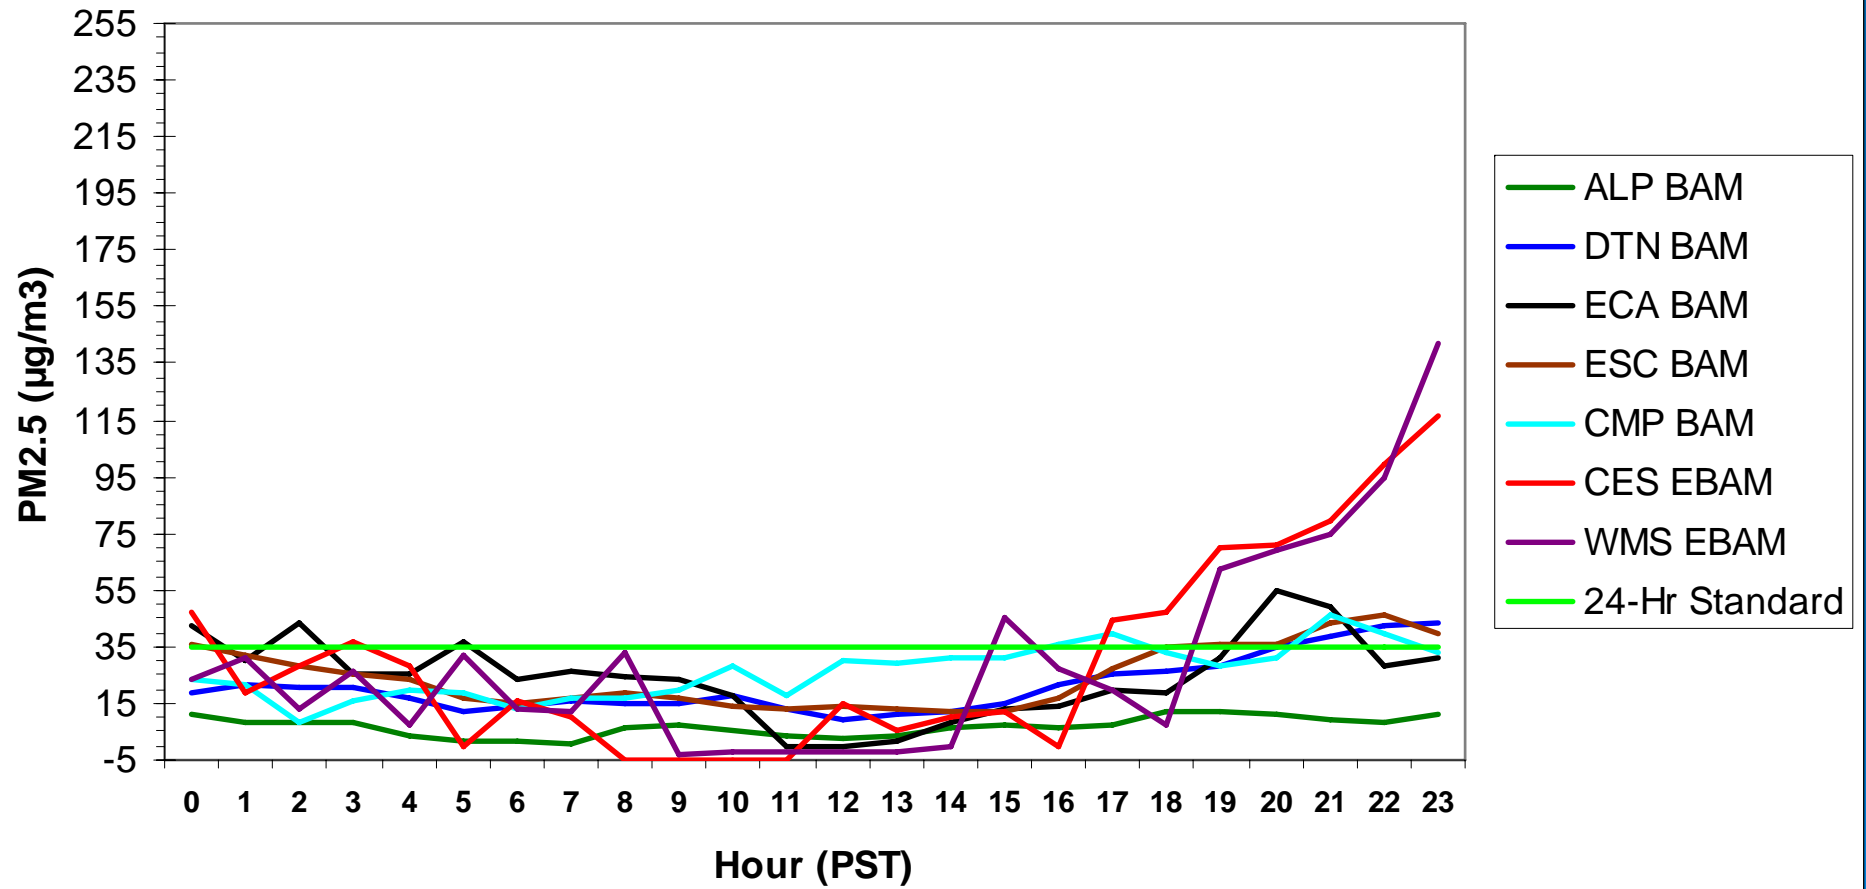

Hourly PM2.5 Data for: Saturday, 1/3/2009

Hourly PM2.5 Data for: Saturday, 1/3/2009

Hourly PM2.5 Data for: Sunday, 1/4/2009

Hourly PM2.5 Data for: Sunday, 1/4/2009

Hourly PM2.5 Data for: Monday, 1/5/2009

Hourly PM2.5 Data for: Monday, 1/5/2009

Hourly PM2.5 Data for: Tuesday, 1/6/2009

Hourly PM2.5 Data for: Wednesday, 1/17/2009

Hourly PM2.5 Data for: Wednesday, 1/7/2009

Hourly PM2.5 Data for: Thursday, 1/8/2009

Hourly PM2.5 Data for: Thursday, 1/8/2009