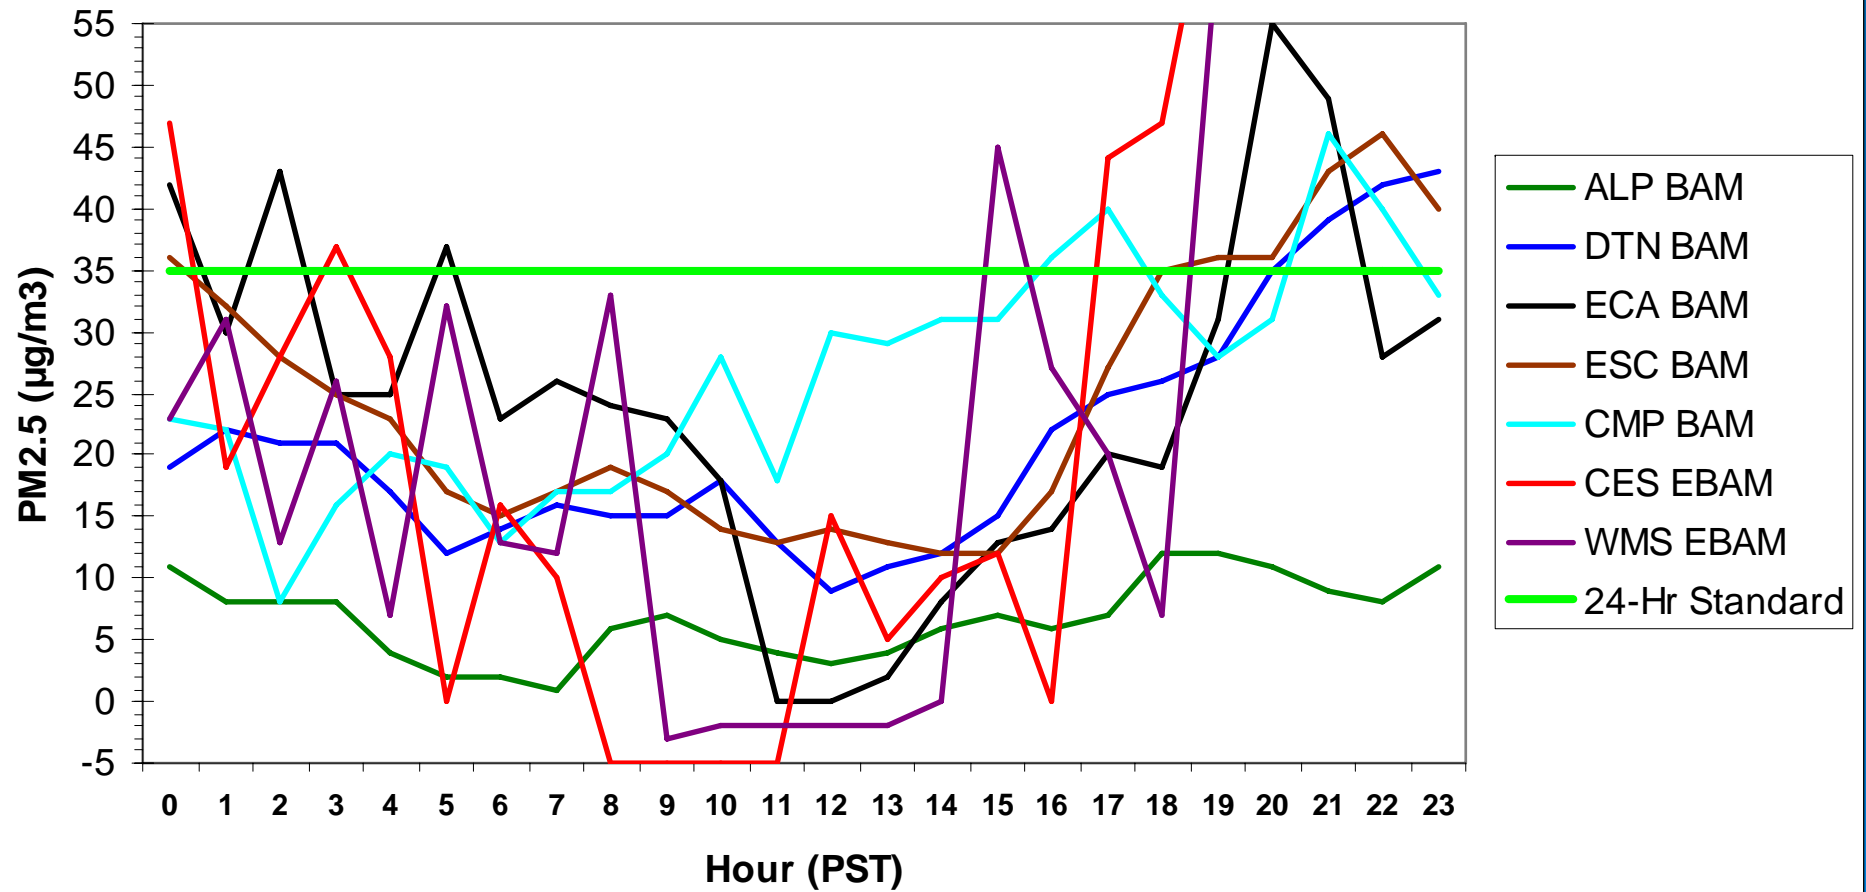

Hourly PM2.5 Data for: Saturday, 1/3/2009

Hourly PM2.5 Data for: Saturday, 1/3/2009

Hourly PM2.5 Data for: Sunday, 1/4/2009

Hourly PM2.5 Data for: Sunday, 1/4/2009

Hourly PM2.5 Data for: Monday, 1/5/2009

Hourly PM2.5 Data for: Monday, 1/5/2009

Hourly PM2.5 Data for: Tuesday, 1/6/2009

Hourly PM2.5 Data for: Wednesday, 1/17/2009

Hourly PM2.5 Data for: Wednesday, 1/7/2009

Hourly PM2.5 Data for: Thursday, 1/8/2009

Hourly PM2.5 Data for: Thursday, 1/8/2009