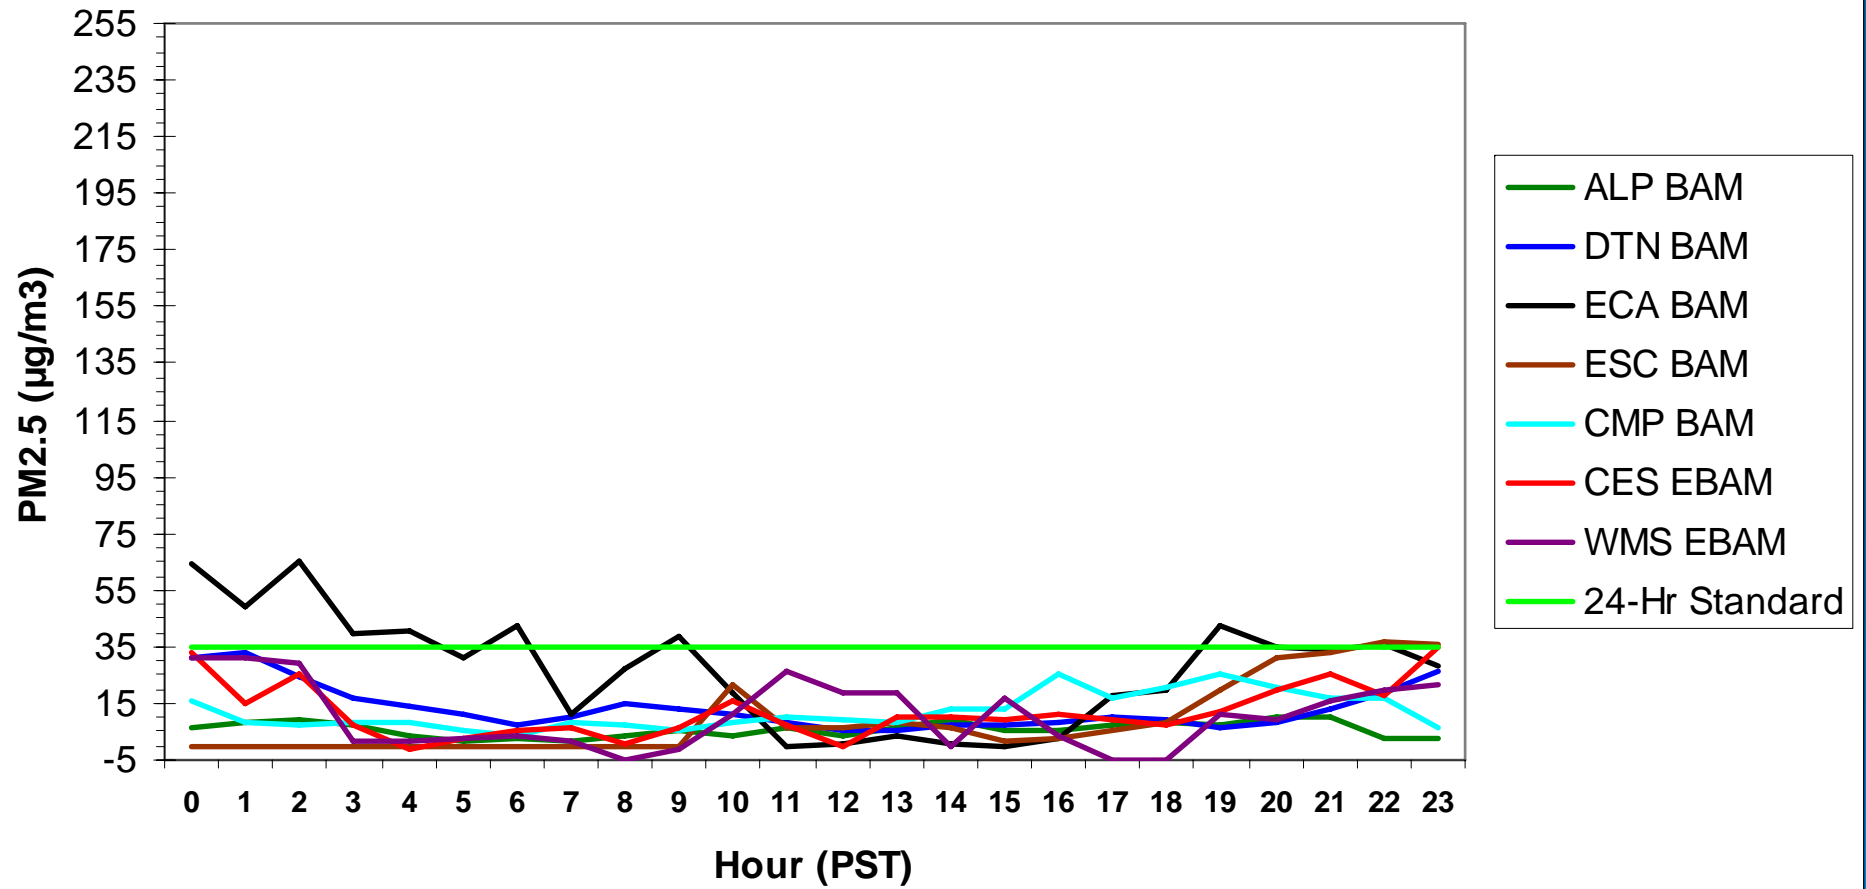

Hourly PM2.5 Data for: Thursday, 12/25/2008

Hourly PM2.5 Data for: Friday, 12/26/2008

Hourly PM2.5 Data for: Saturday, 12/27/2008

Hourly PM2.5 Data for: Saturday, 12/27/2008

Hourly PM2.5 Data for: Sunday, 12/28/2008

Hourly PM2.5 Data for: Sunday, 12/28/2008

Hourly PM2.5 Data for: Monday, 12/29/2008

Hourly PM2.5 Data for: Monday, 12/29/2008

Hourly PM2.5 Data for: Tuesday, 12/30/2008

Hourly PM2.5 Data for: Tuesday, 12/30/2008