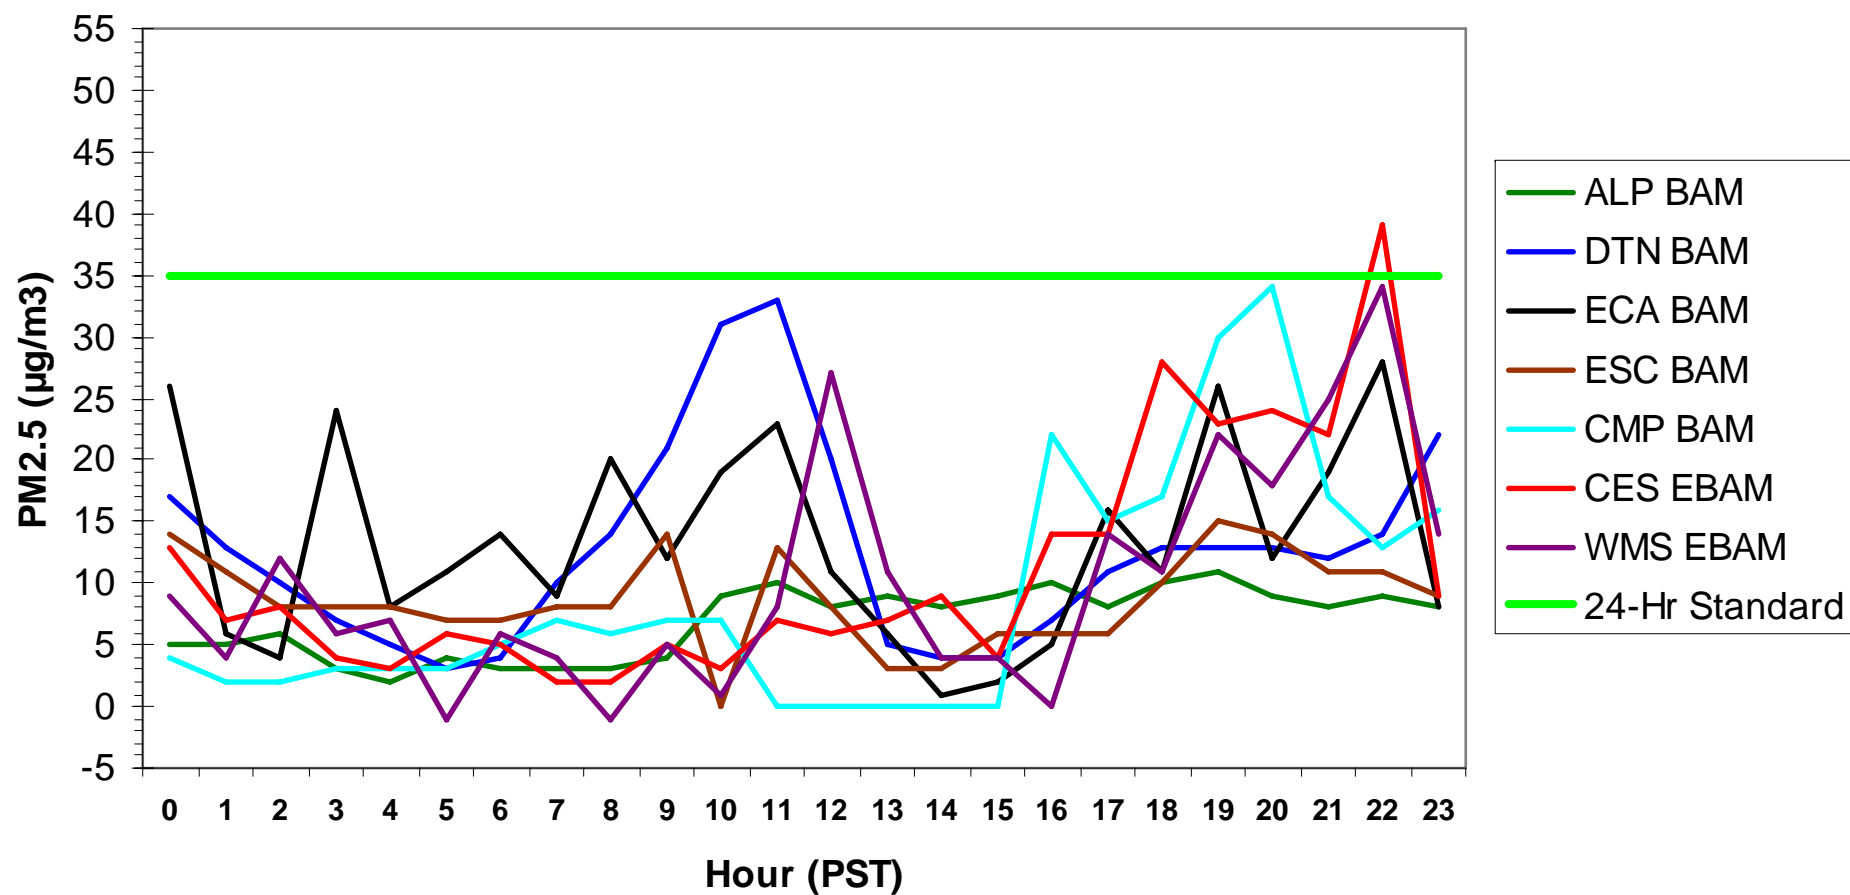

Hourly PM2.5 Data for: Monday, 1/12/2009

Hourly PM2.5 Data for: Tuesday, 1/13/2009

Hourly PM2.5 Data for: Wednesday, 1/14/2009

Hourly PM2.5 Data for: Thursday, 1/15/2009

Hourly PM2.5 Data for: Friday, 1/16/2009

Hourly PM2.5 Data for: Saturday, 1/17/2009

Hourly PM2.5 Data for: Sunday, 1/18/2009

Hourly PM2.5 Data for: Monday, 1/19/2009

Hourly PM2.5 Data for: Tuesday, 1/20/2009

Hourly PM2.5 Data for: Wednesday, 1/21/2009