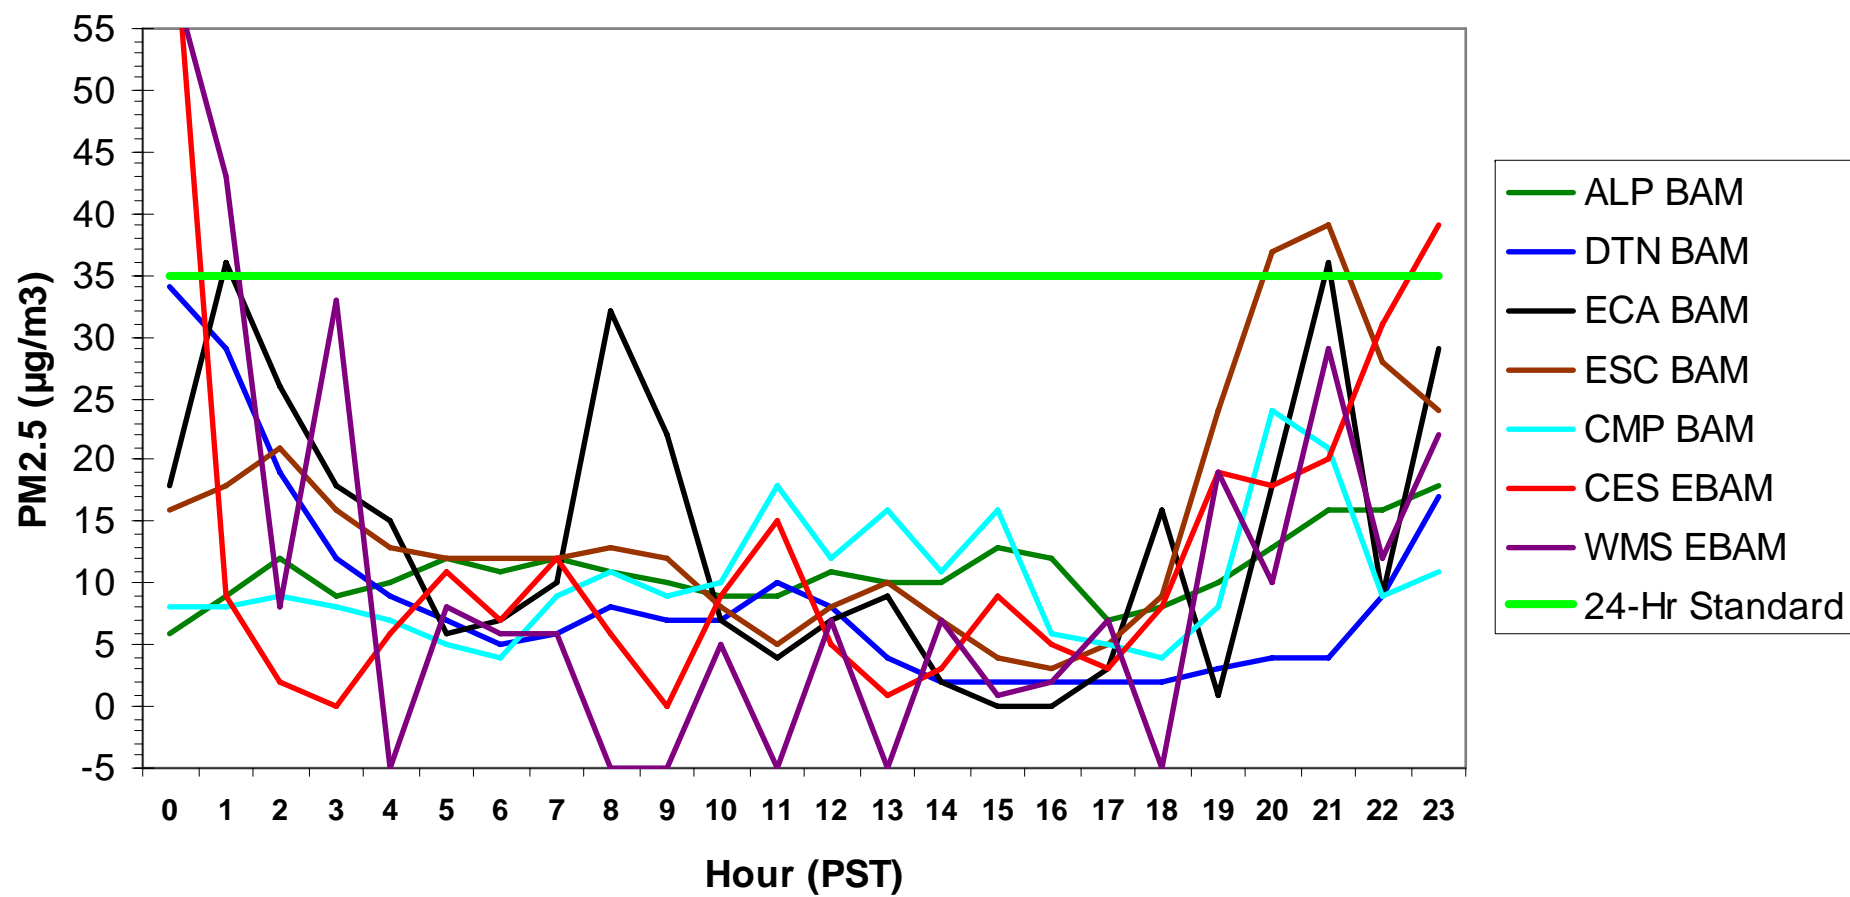

Hourly PM2.5 Data for: Saturday, 1/3/2009

Hourly PM2.5 Data for: Saturday, 1/3/2009

Hourly PM2.5 Data for: Sunday, 1/4/2009

Hourly PM2.5 Data for: Sunday, 1/4/2009

Hourly PM2.5 Data for: Monday, 1/5/2009

Hourly PM2.5 Data for: Monday, 1/5/2009

Hourly PM2.5 Data for: Tuesday, 1/6/2009

Hourly PM2.5 Data for: Wednesday, 1/17/2009

Hourly PM2.5 Data for: Wednesday, 1/7/2009

Hourly PM2.5 Data for: Thursday, 1/8/2009

Hourly PM2.5 Data for: Thursday, 1/8/2009