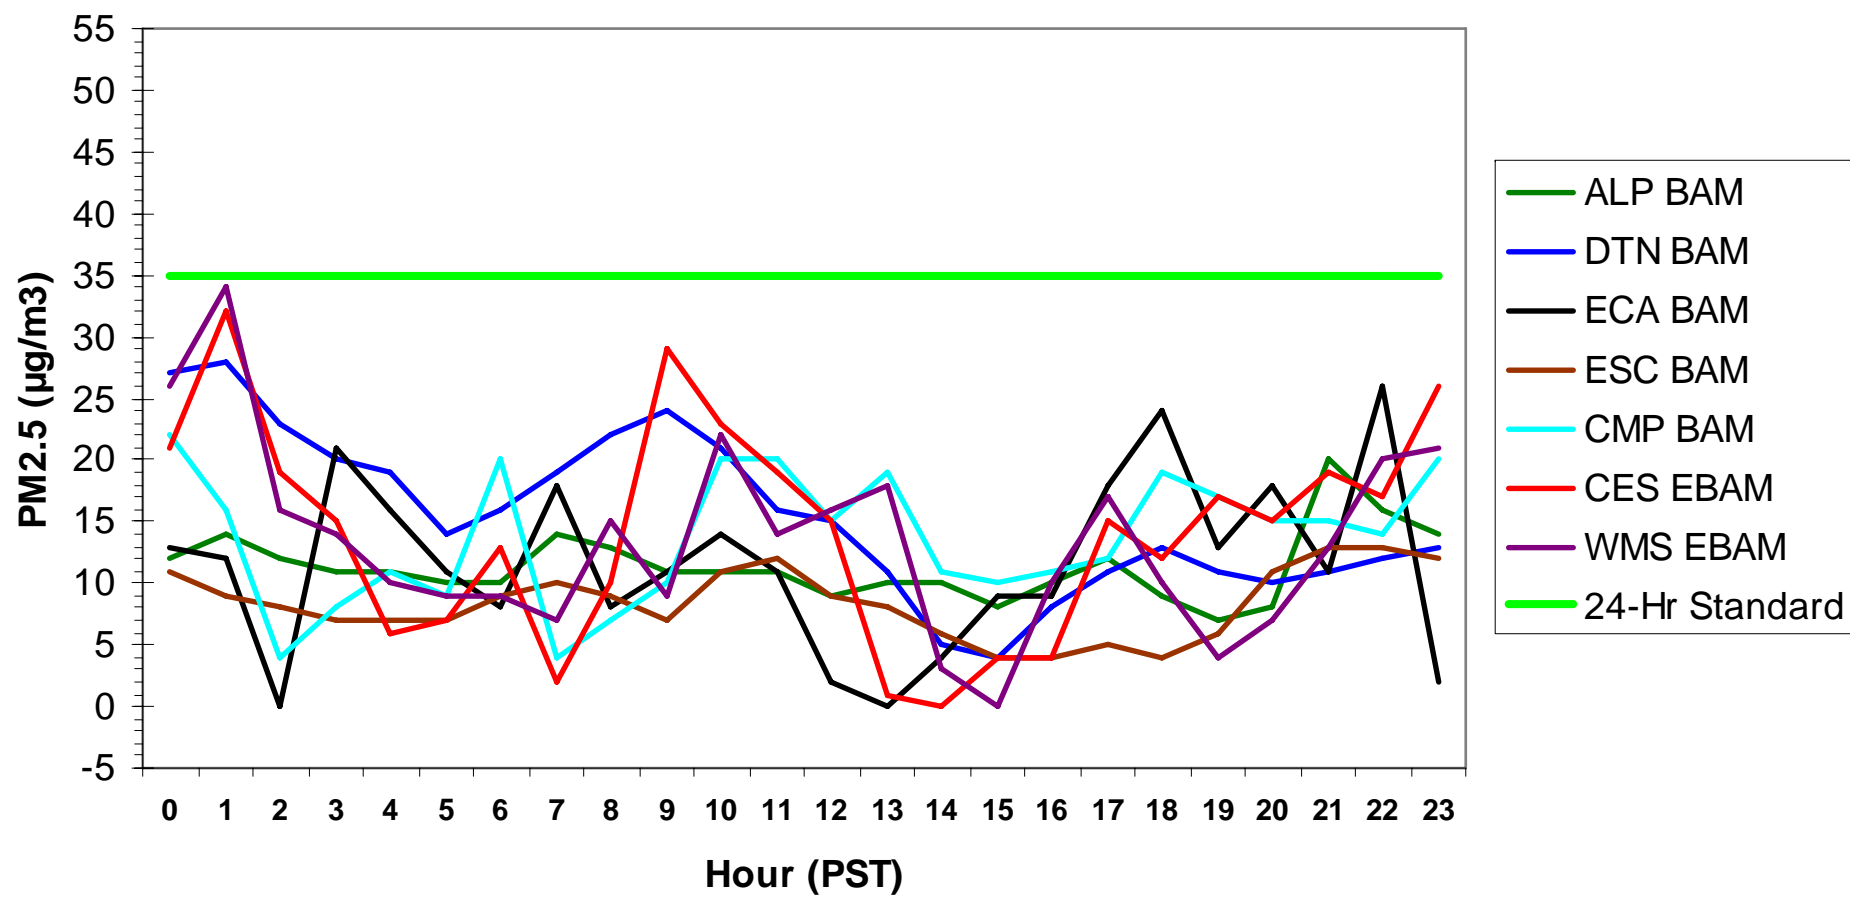

Hourly PM2.5 Data for: Thursday, 1/22/2009