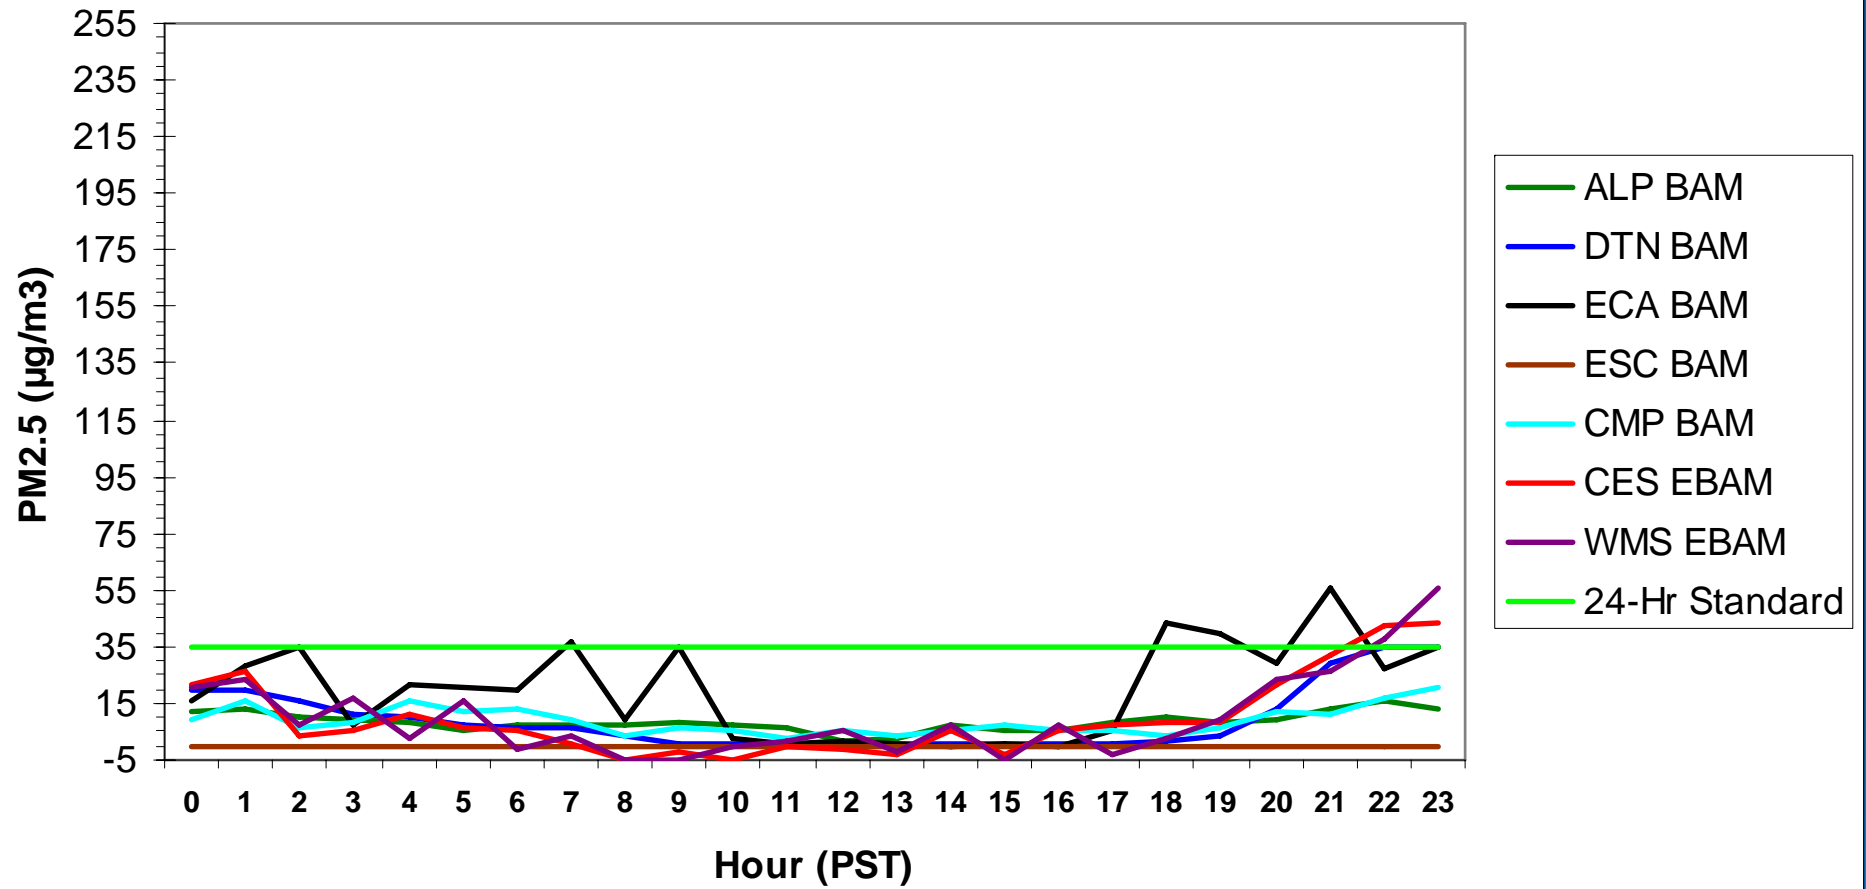

Hourly PM2.5 Data for: Thursday, 12/25/2008

Hourly PM2.5 Data for: Friday, 12/26/2008

Hourly PM2.5 Data for: Saturday, 12/27/2008

Hourly PM2.5 Data for: Saturday, 12/27/2008

Hourly PM2.5 Data for: Sunday, 12/28/2008

Hourly PM2.5 Data for: Sunday, 12/28/2008

Hourly PM2.5 Data for: Monday, 12/29/2008

Hourly PM2.5 Data for: Monday, 12/29/2008

Hourly PM2.5 Data for: Tuesday, 12/30/2008

Hourly PM2.5 Data for: Tuesday, 12/30/2008