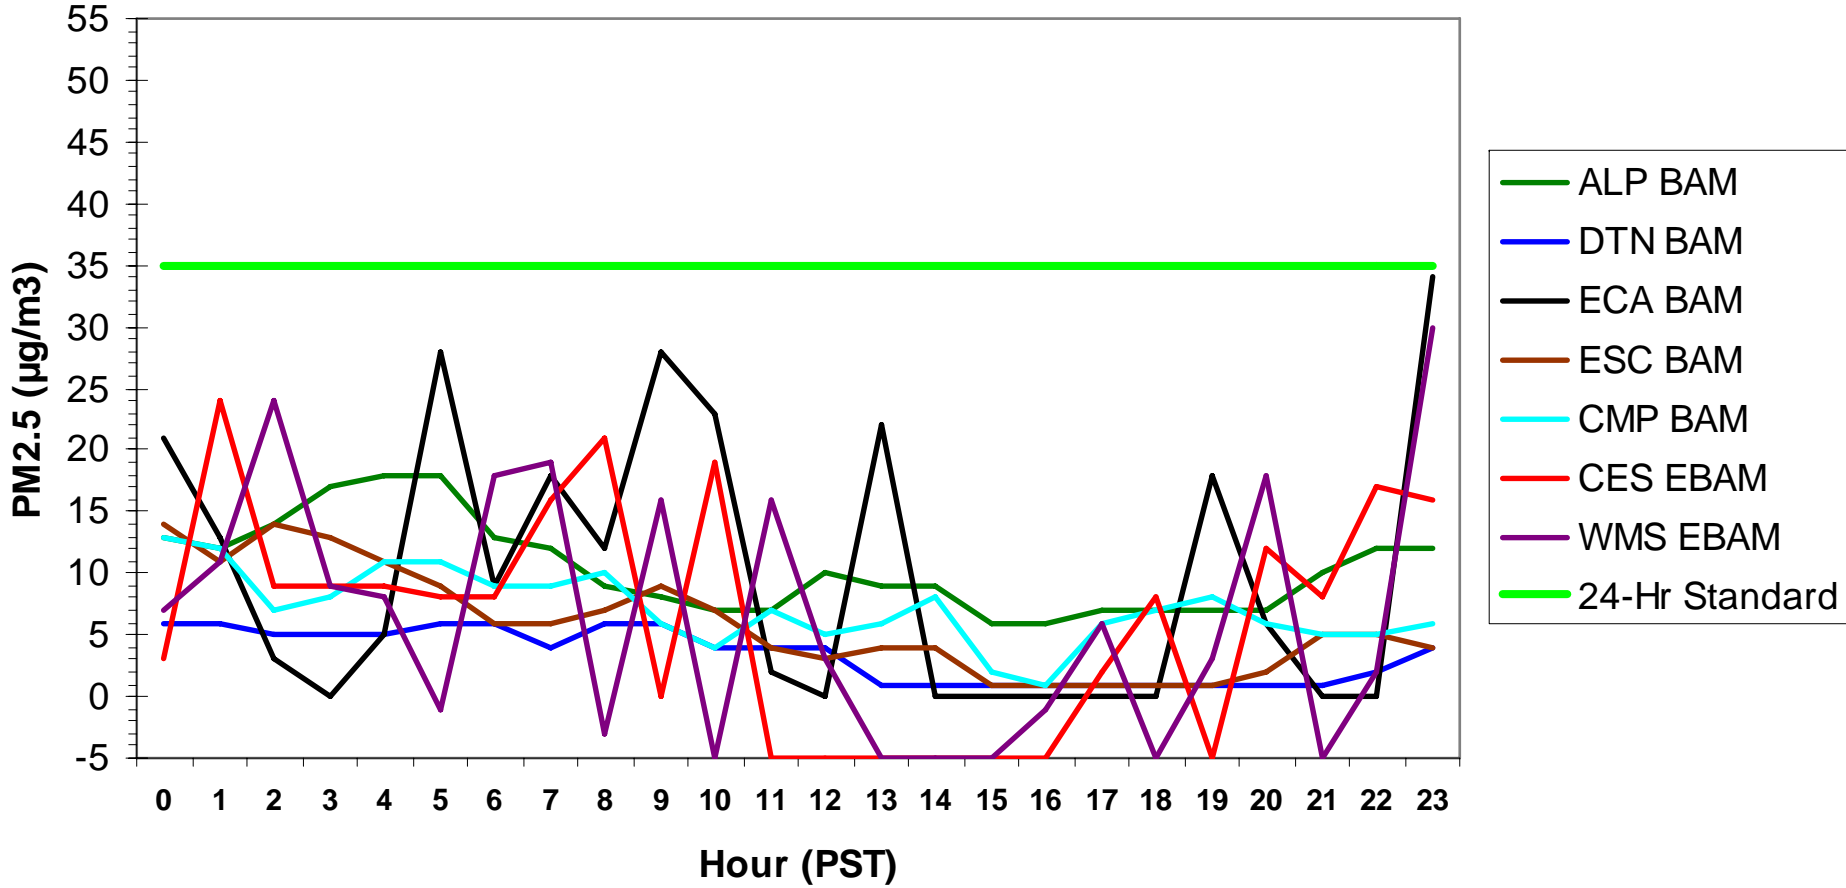

Hourly PM2.5 Data for: Saturday, 1/24/2009