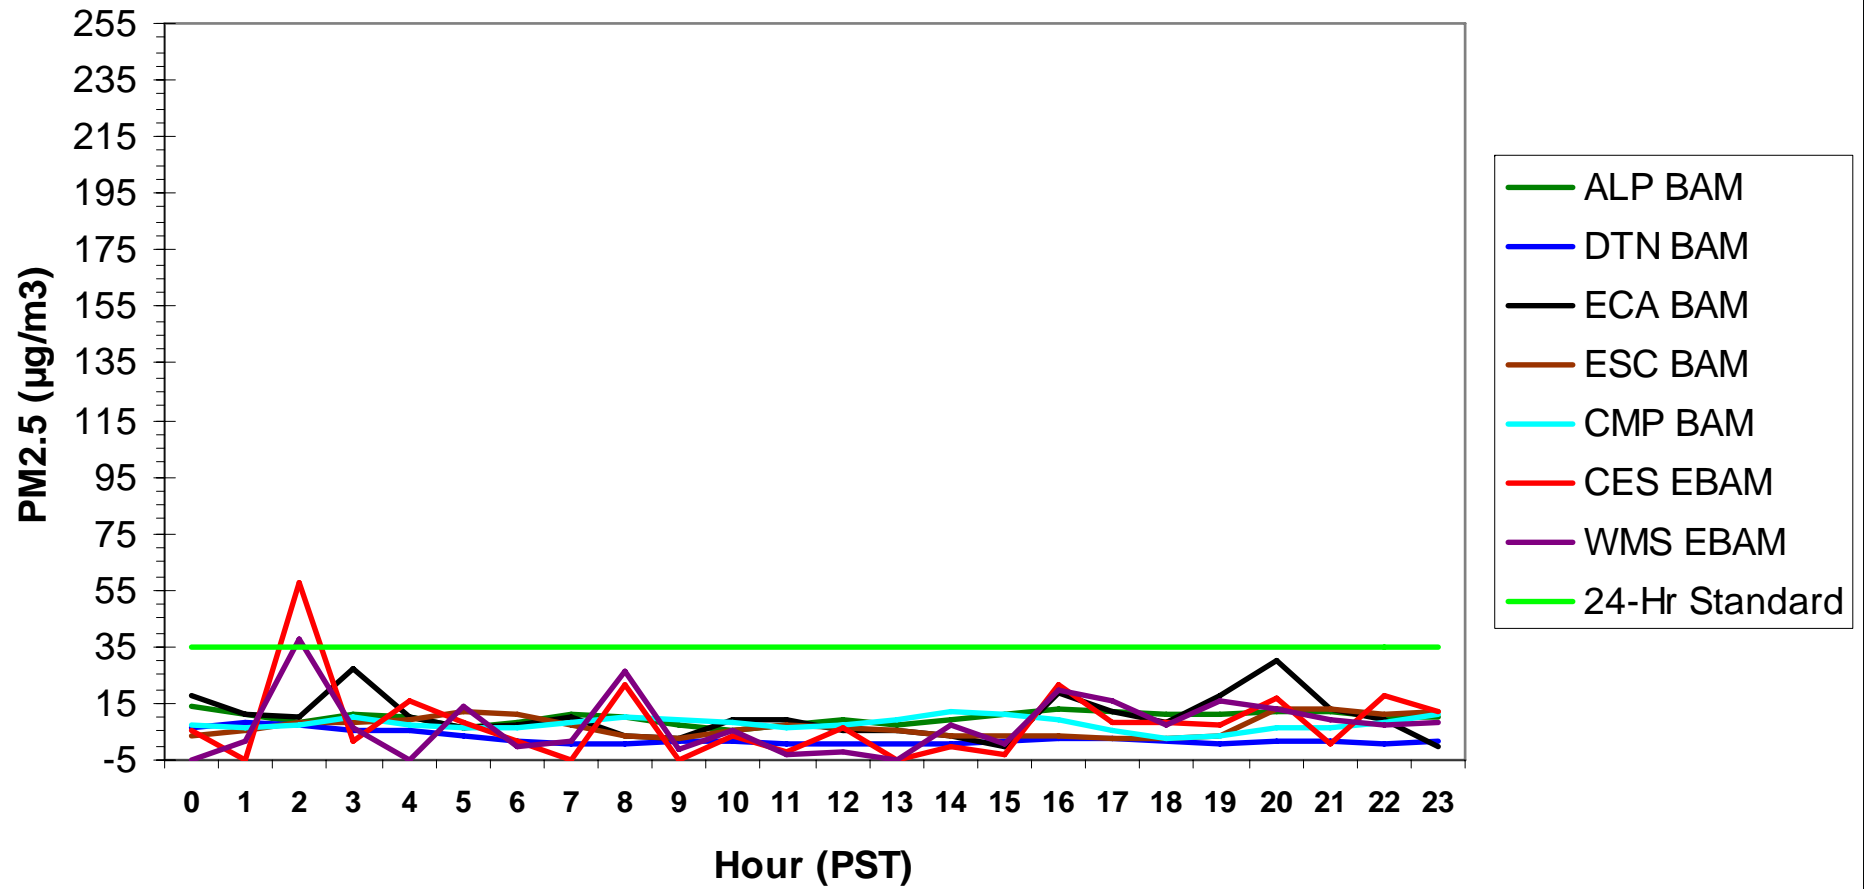

Hourly PM2.5 Data for: Thursday, 1/22/2009

Hourly PM2.5 Data for: Friday, 1/23/2009

Hourly PM2.5 Data for: Saturday, 1/24/2009

Hourly PM2.5 Data for: Sunday, 1/25/2009

Hourly PM2.5 Data for: Sunday, 1/25/2009