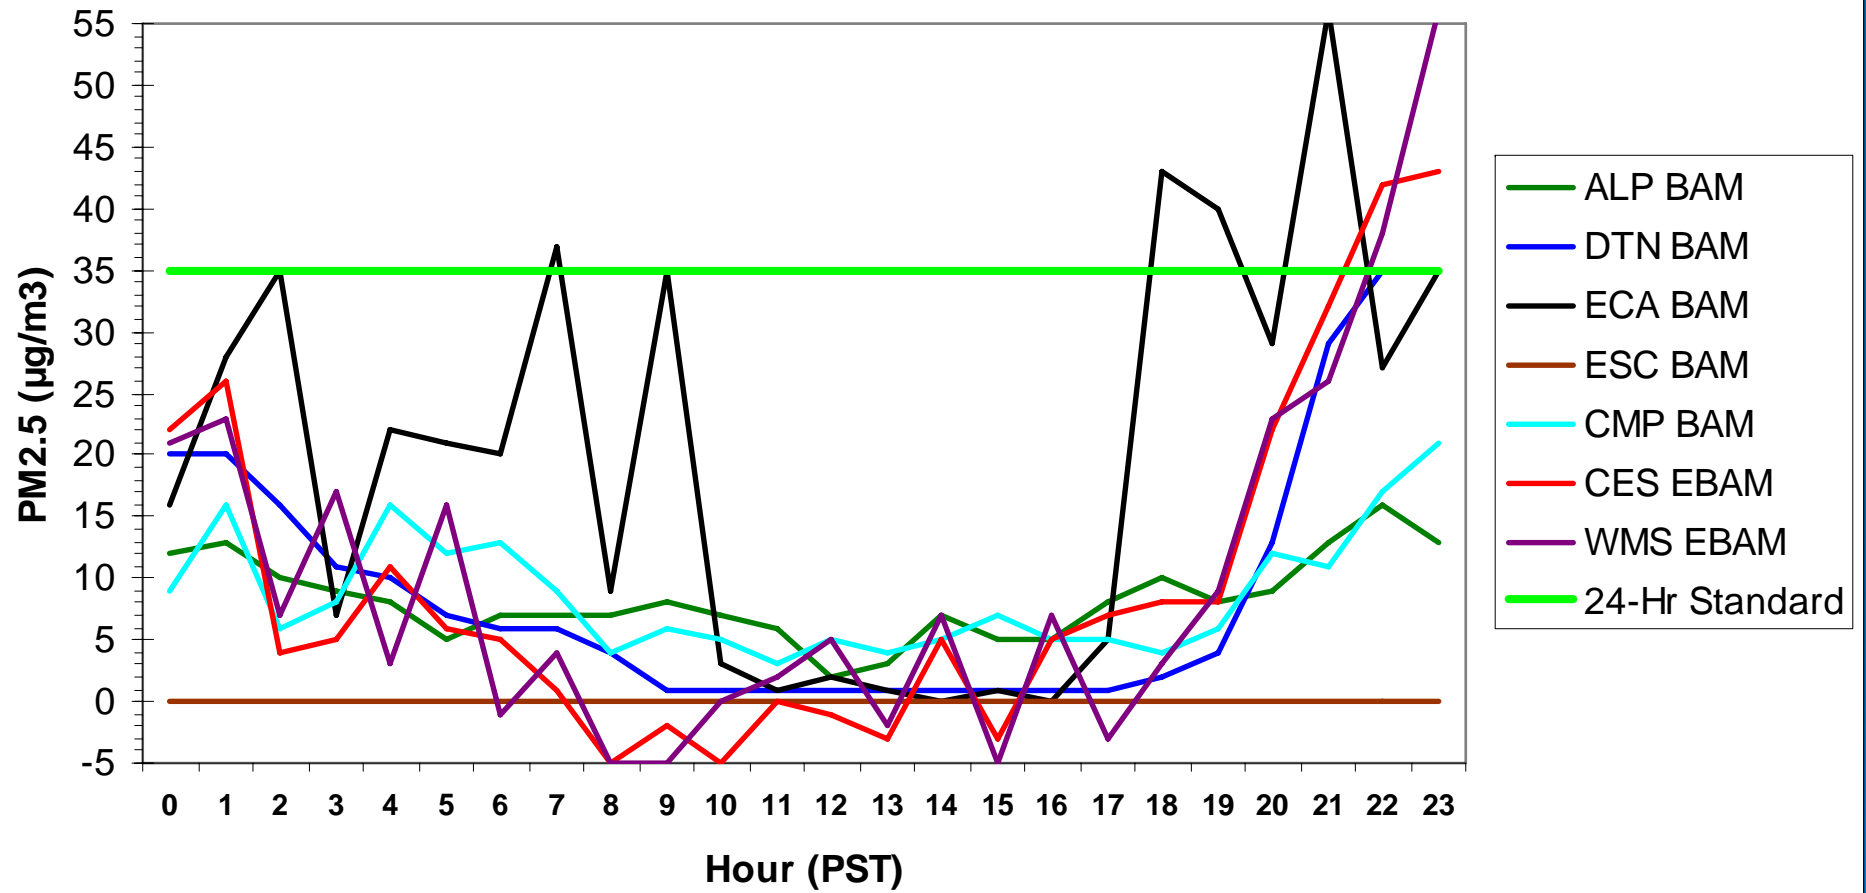

Hourly PM2.5 Data for: Monday, 12/22/2008

Hourly PM2.5 Data for: Tuesday, 12/23/2008

Hourly PM2.5 Data for: Tuesday, 12/23/2008

Hourly PM2.5 Data for: Wednesday, 12/24/2008

Hourly PM2.5 Data for: Wednesday, 12/24/2008

Hourly PM2.5 Data for: Thursday, 12/25/2008

Hourly PM2.5 Data for: Friday, 12/26/2008

Hourly PM2.5 Data for: Saturday, 12/27/2008

Hourly PM2.5 Data for: Saturday, 12/27/2008

Hourly PM2.5 Data for: Sunday, 12/28/2008