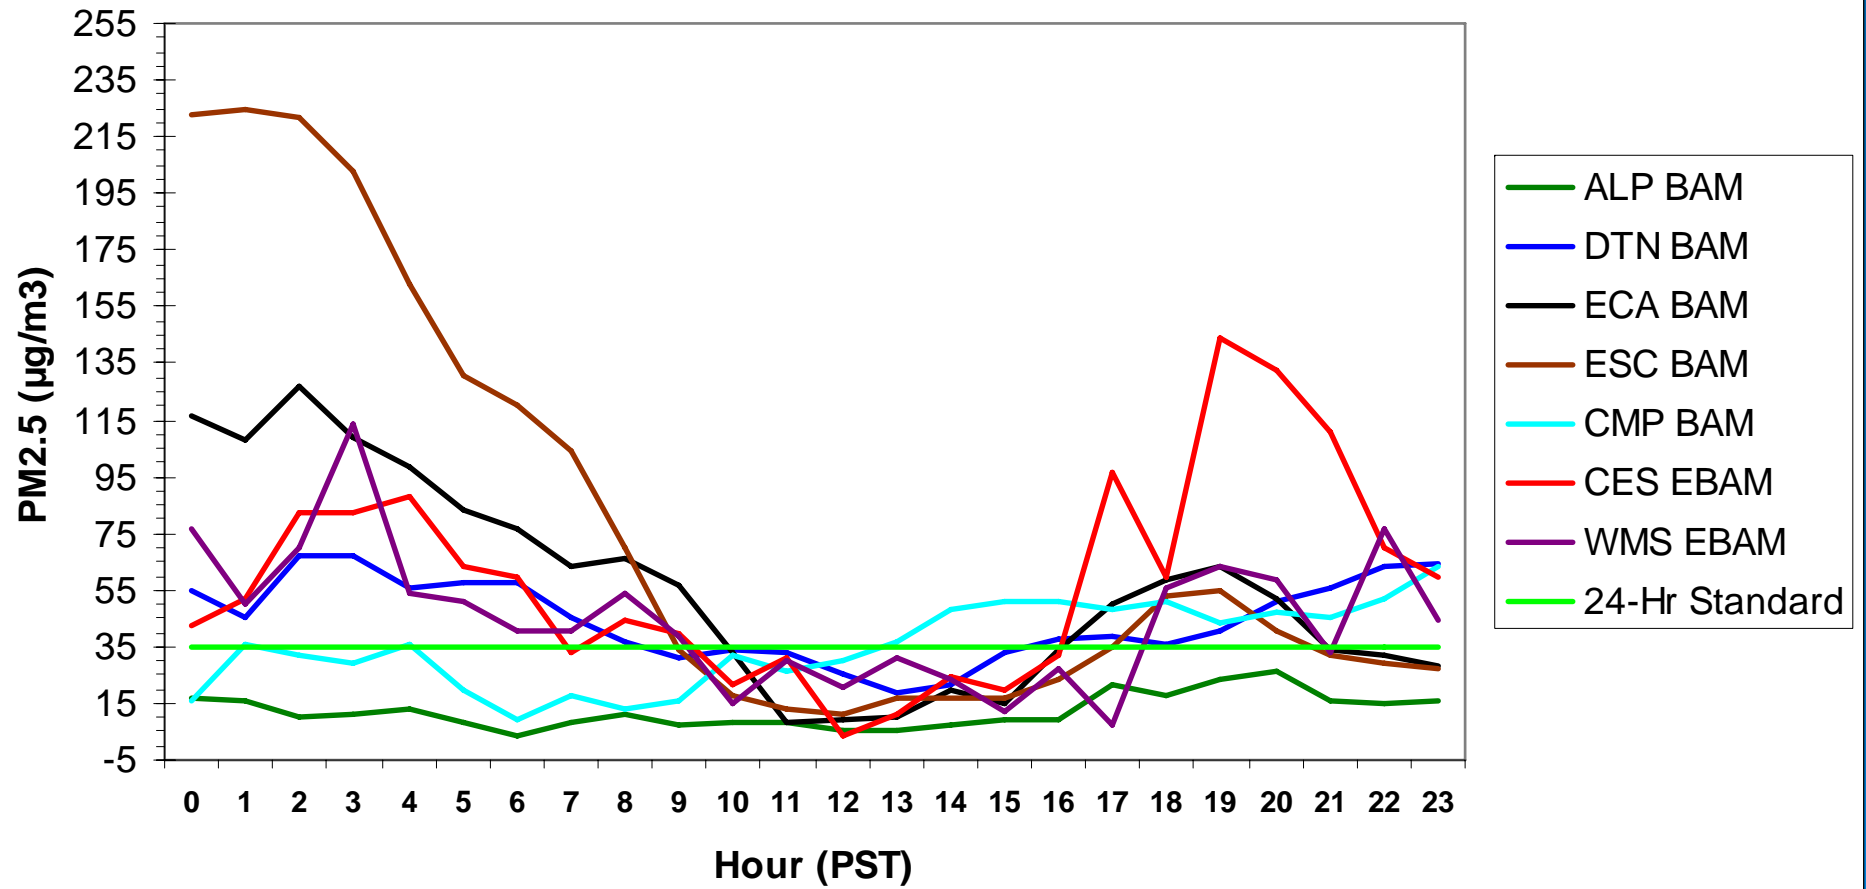

Hourly PM2.5 Data for: Sunday, 12/28/2008

Hourly PM2.5 Data for: Monday, 12/29/2008

Hourly PM2.5 Data for: Monday, 12/29/2008

Hourly PM2.5 Data for: Tuesday, 12/30/2008

Hourly PM2.5 Data for: Tuesday, 12/30/2008

Hourly PM2.5 Data for: Wednesday, 12/31/2008

Hourly PM2.5 Data for: Thursday, 1/1/2009

Hourly PM2.5 Data for: Thursday, 1/1/2009

Hourly PM2.5 Data for: Friday, 1/2/2009

Hourly PM2.5 Data for: Friday, 1/2/2009