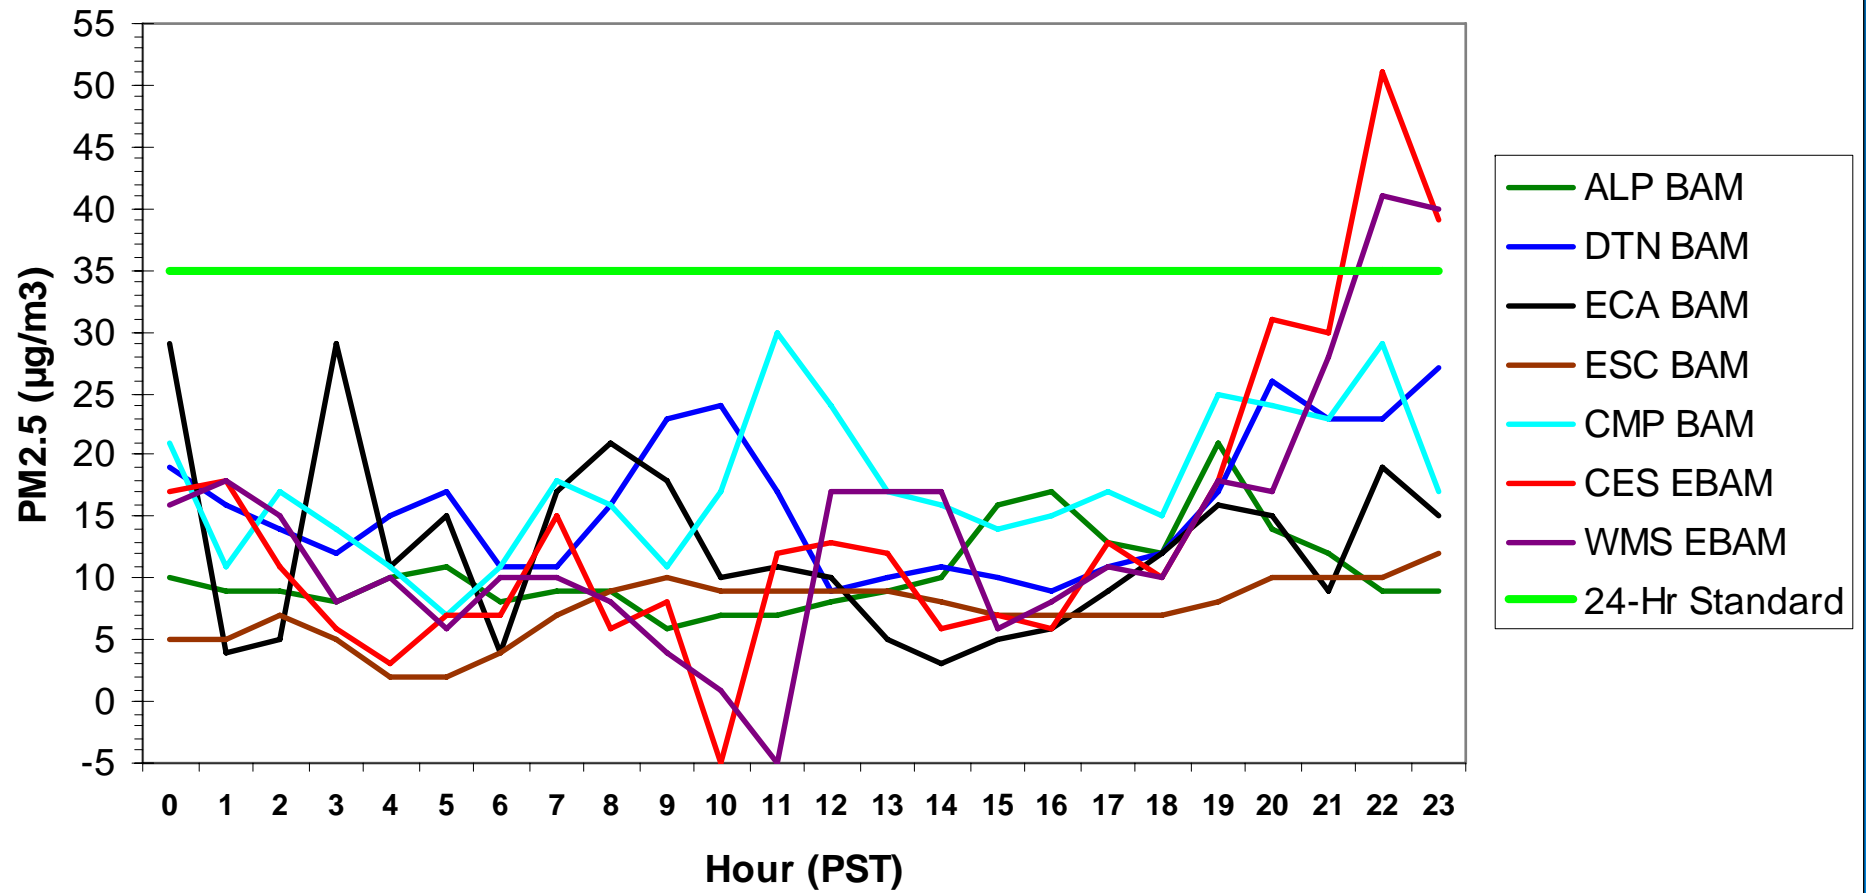

Hourly PM2.5 Data for: Saturday, 1/17/2009

Hourly PM2.5 Data for: Sunday, 1/18/2009

Hourly PM2.5 Data for: Monday, 1/19/2009

Hourly PM2.5 Data for: Tuesday, 1/20/2009

Hourly PM2.5 Data for: Wednesday, 1/21/2009