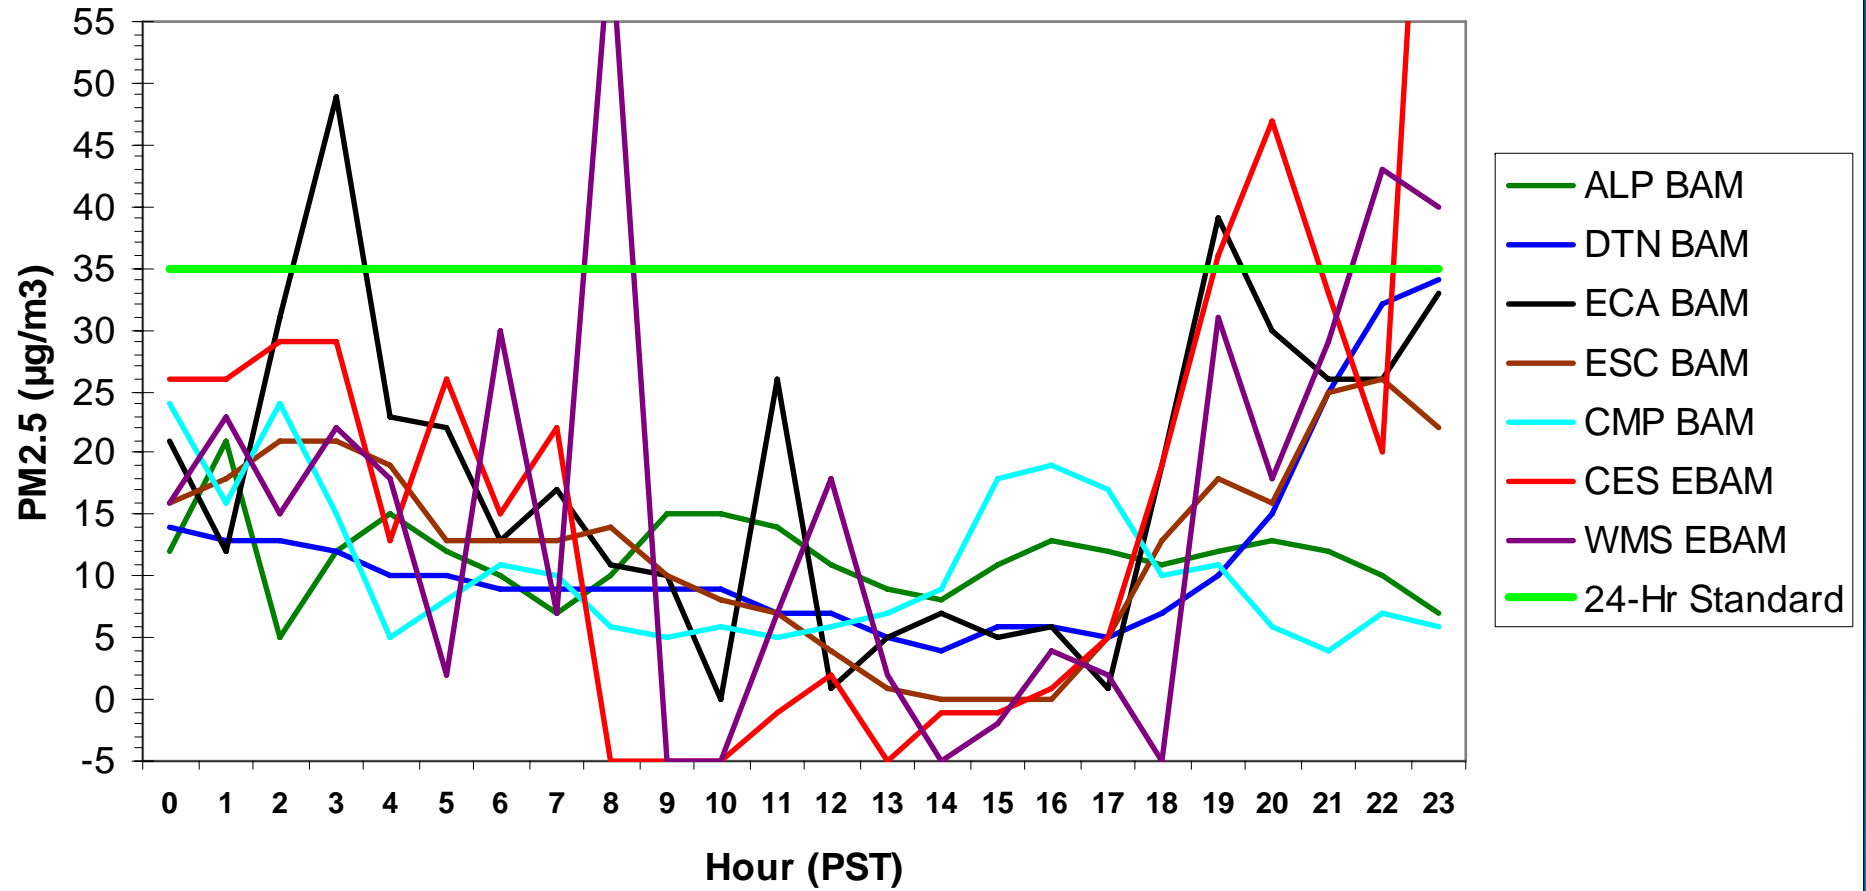

Hourly PM2.5 Data for: Sunday, 1/4/2009