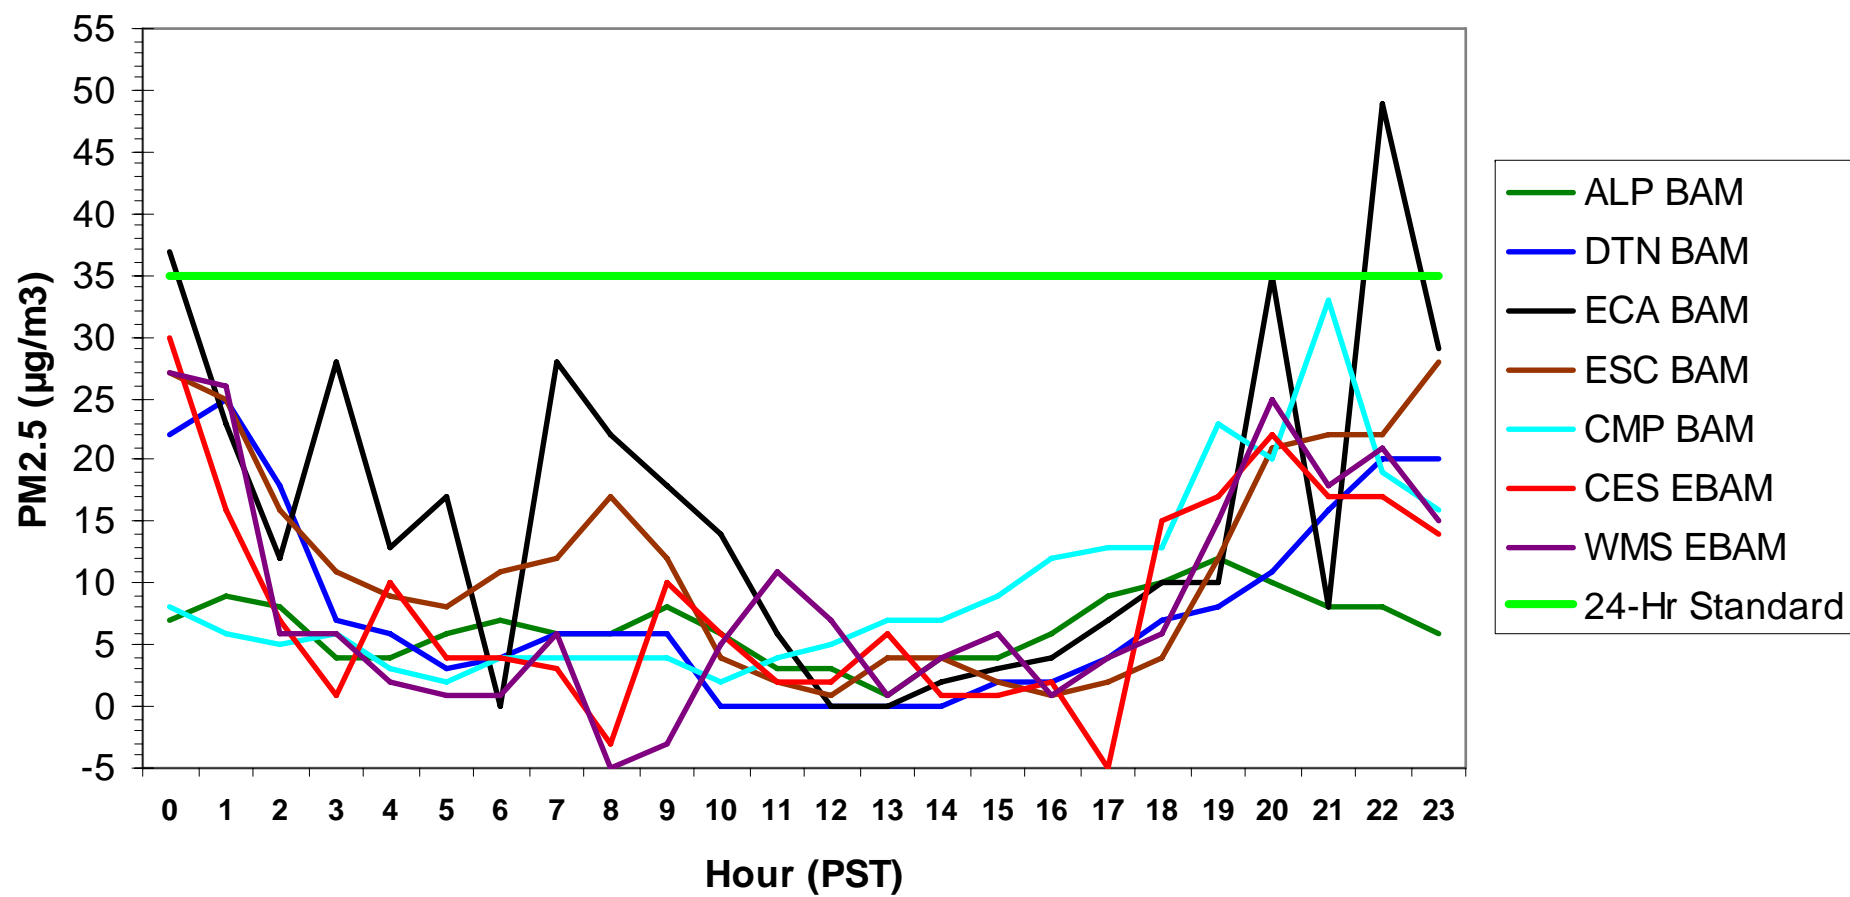

Hourly PM2.5 Data for: Wednesday, 1/28/2009