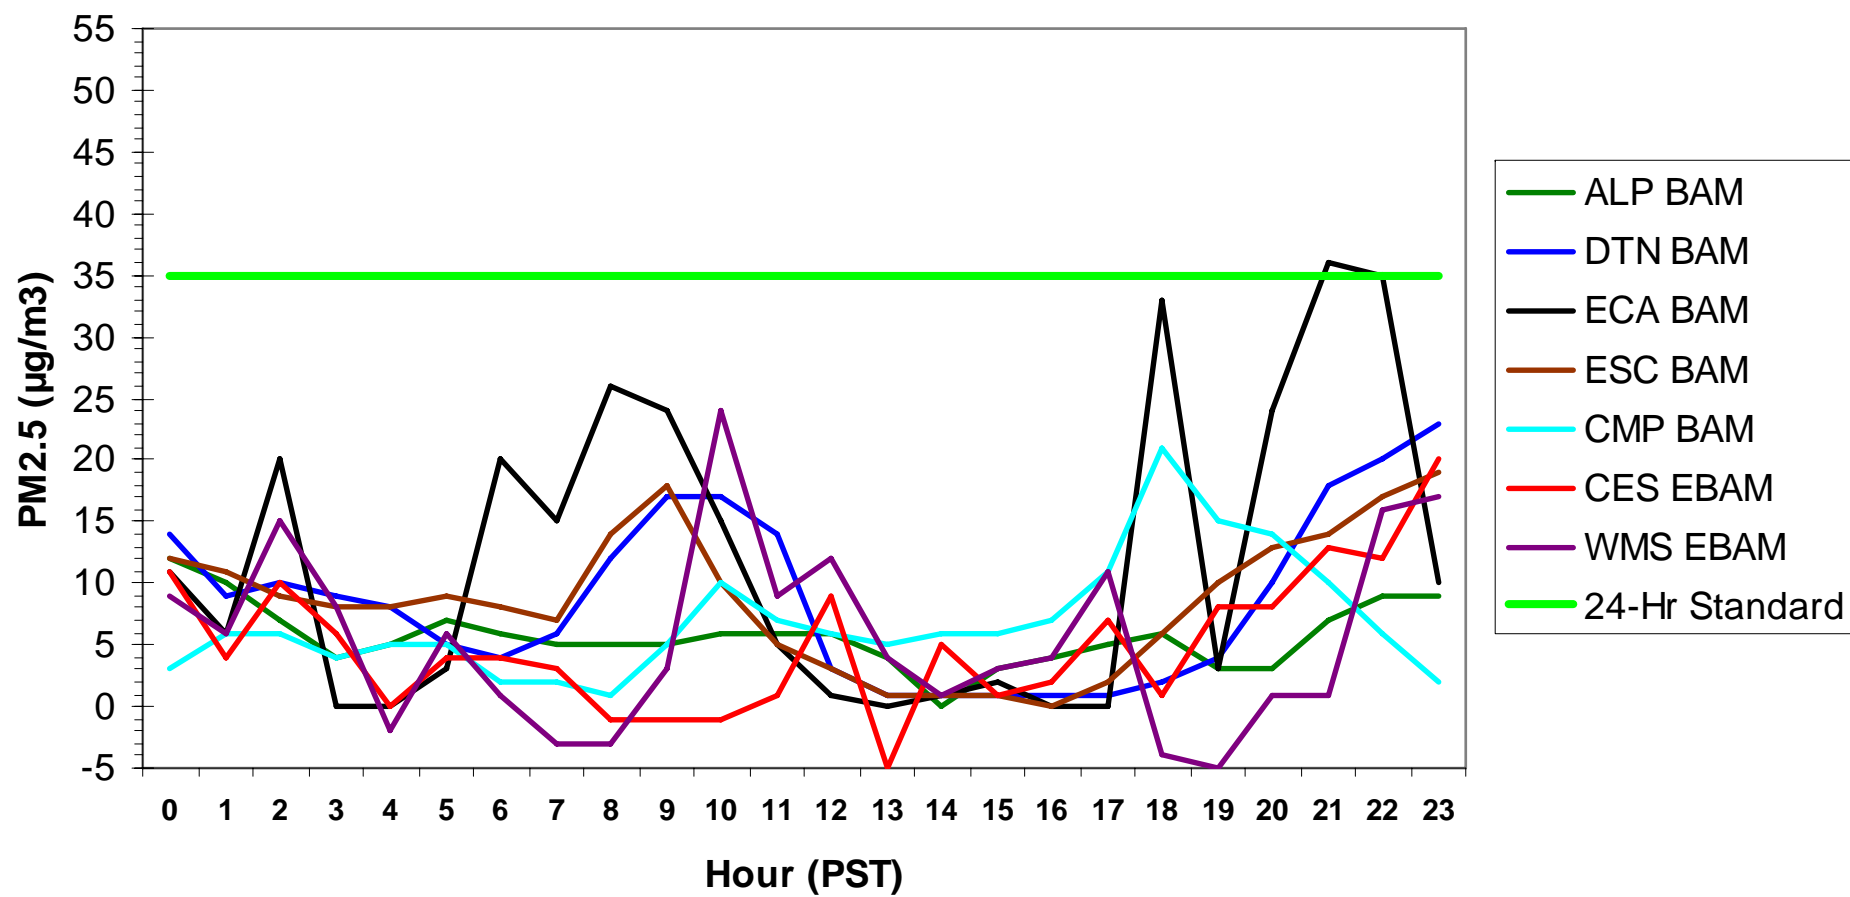

Hourly PM2.5 Data for: Monday, 1/12/2009

Hourly PM2.5 Data for: Tuesday, 1/13/2009

Hourly PM2.5 Data for: Wednesday, 1/14/2009

Hourly PM2.5 Data for: Thursday, 1/15/2009

Hourly PM2.5 Data for: Friday, 1/16/2009