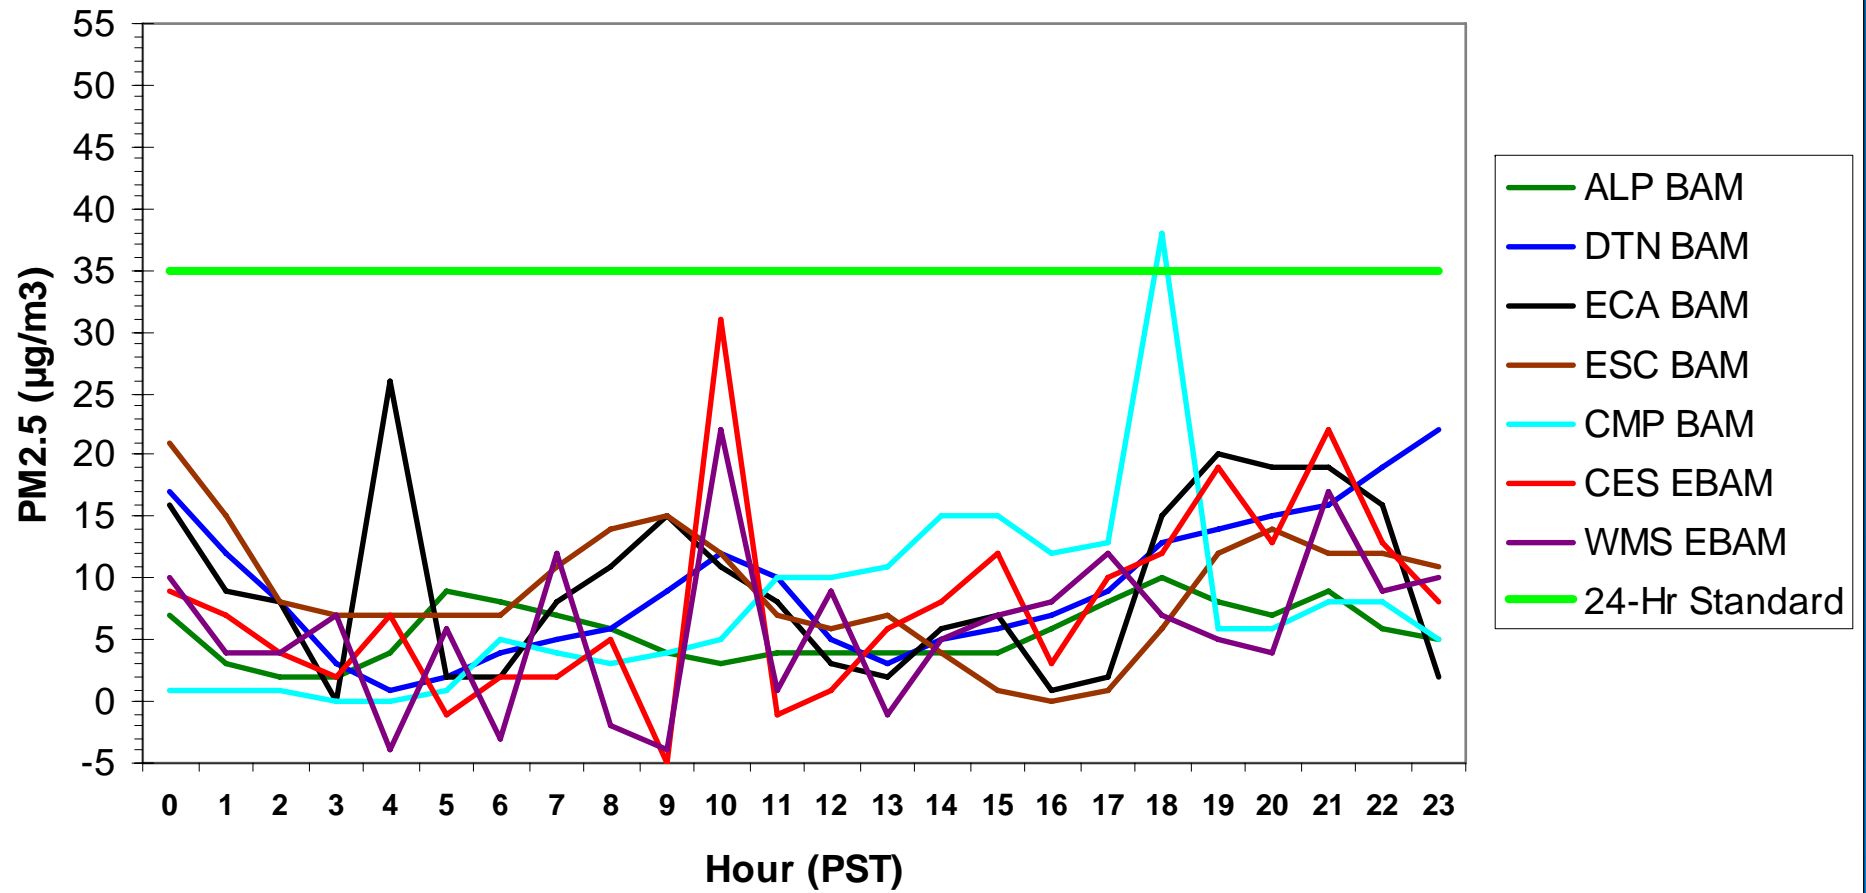

Hourly PM2.5 Data for: Thursday, 1/1/2009

Hourly PM2.5 Data for: Monday, 1/19/2009

Hourly PM2.5 Data for: Tuesday, 12/16/2008

Hourly PM2.5 Data for: Wednesday, 12/17/2008

Hourly PM2.5 Data for: Thursday, 12/18/2008

Hourly PM2.5 Data for: Friday, 12/19/2008

Hourly PM2.5 Data for: Saturday, 12/20/2008

Hourly PM2.5 Data for: Saturday, 12/20/2008

Hourly PM2.5 Data for: Sunday, 12/21/2008

Hourly PM2.5 Data for: Sunday, 12/21/2008