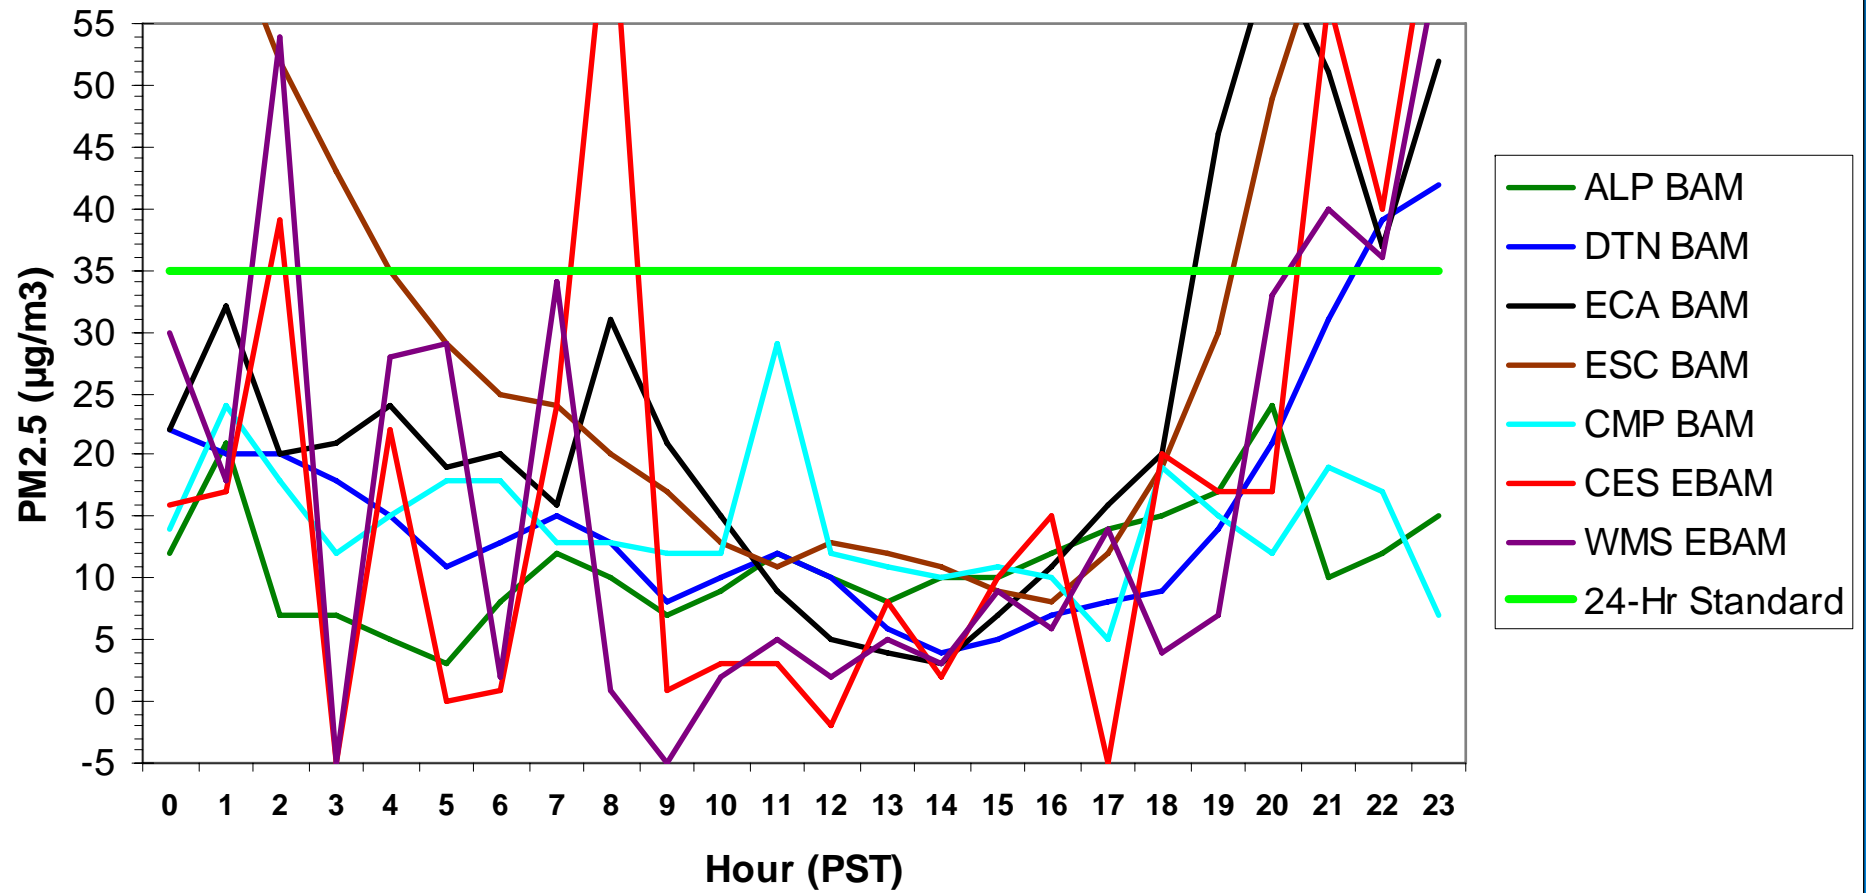

Hourly PM2.5 Data for: Thursday, 1/1/2009

Hourly PM2.5 Data for: Monday, 1/19/2009

Hourly PM2.5 Data for: Tuesday, 12/16/2008

Hourly PM2.5 Data for: Wednesday, 12/17/2008

Hourly PM2.5 Data for: Thursday, 12/18/2008

Hourly PM2.5 Data for: Friday, 12/19/2008

Hourly PM2.5 Data for: Saturday, 12/20/2008

Hourly PM2.5 Data for: Saturday, 12/20/2008

Hourly PM2.5 Data for: Sunday, 12/21/2008

Hourly PM2.5 Data for: Sunday, 12/21/2008