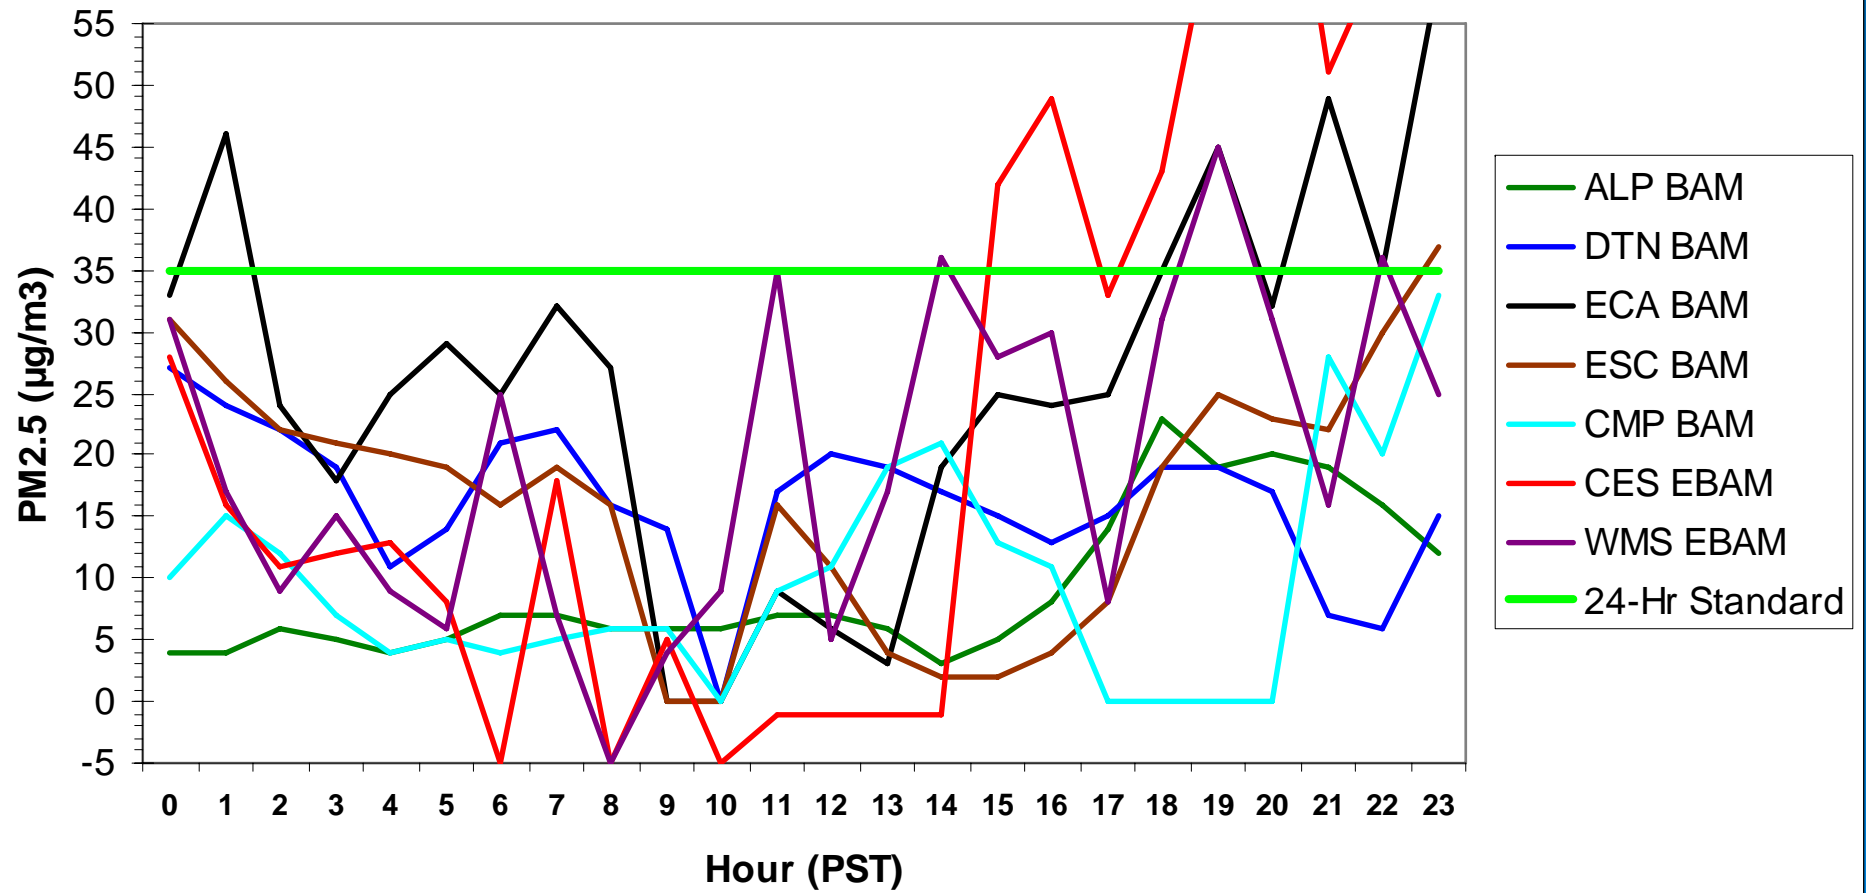

Hourly PM2.5 Data for: Sunday, 12/28/2008

Hourly PM2.5 Data for: Monday, 12/29/2008

Hourly PM2.5 Data for: Monday, 12/29/2008

Hourly PM2.5 Data for: Tuesday, 12/30/2008

Hourly PM2.5 Data for: Tuesday, 12/30/2008

Hourly PM2.5 Data for: Wednesday, 12/31/2008

Hourly PM2.5 Data for: Thursday, 1/1/2009

Hourly PM2.5 Data for: Thursday, 1/1/2009

Hourly PM2.5 Data for: Friday, 1/2/2009

Hourly PM2.5 Data for: Friday, 1/2/2009