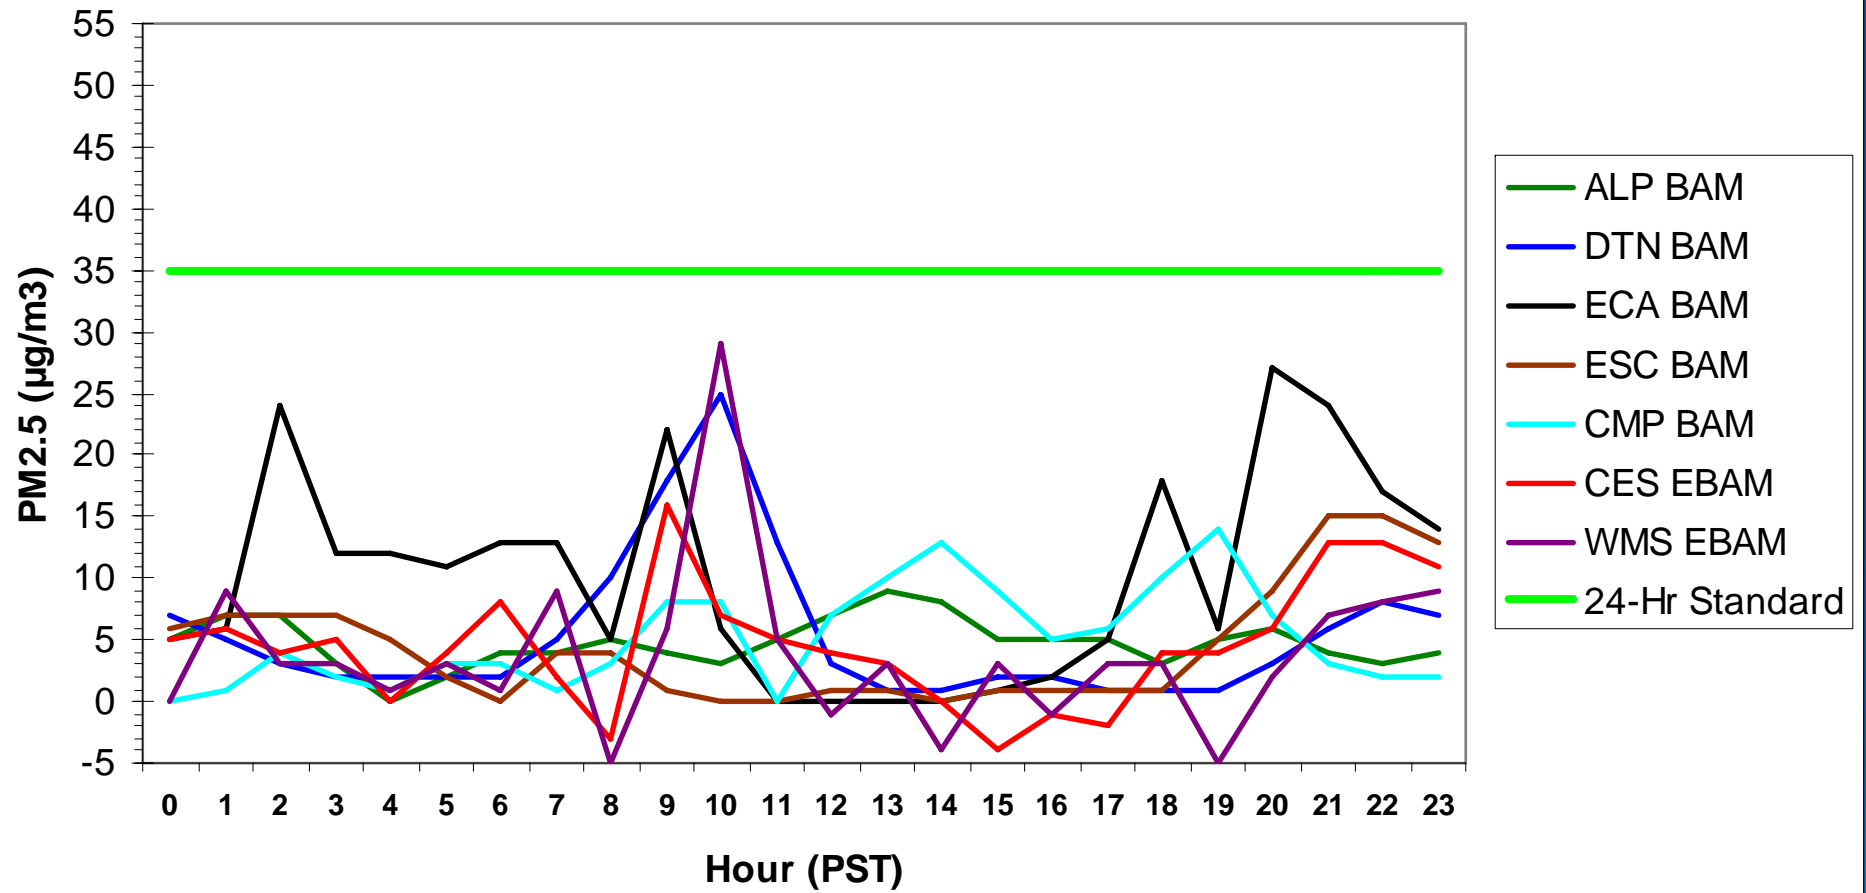

Hourly PM2.5 Data for: Monday, 1/26/2009

Hourly PM2.5 Data for: Tuesday, 1/27/2009

Hourly PM2.5 Data for: Wednesday, 1/28/2009

Hourly PM2.5 Data for: Thursday, 1/29/2009

Hourly PM2.5 Data for: Friday, 1/30/2009