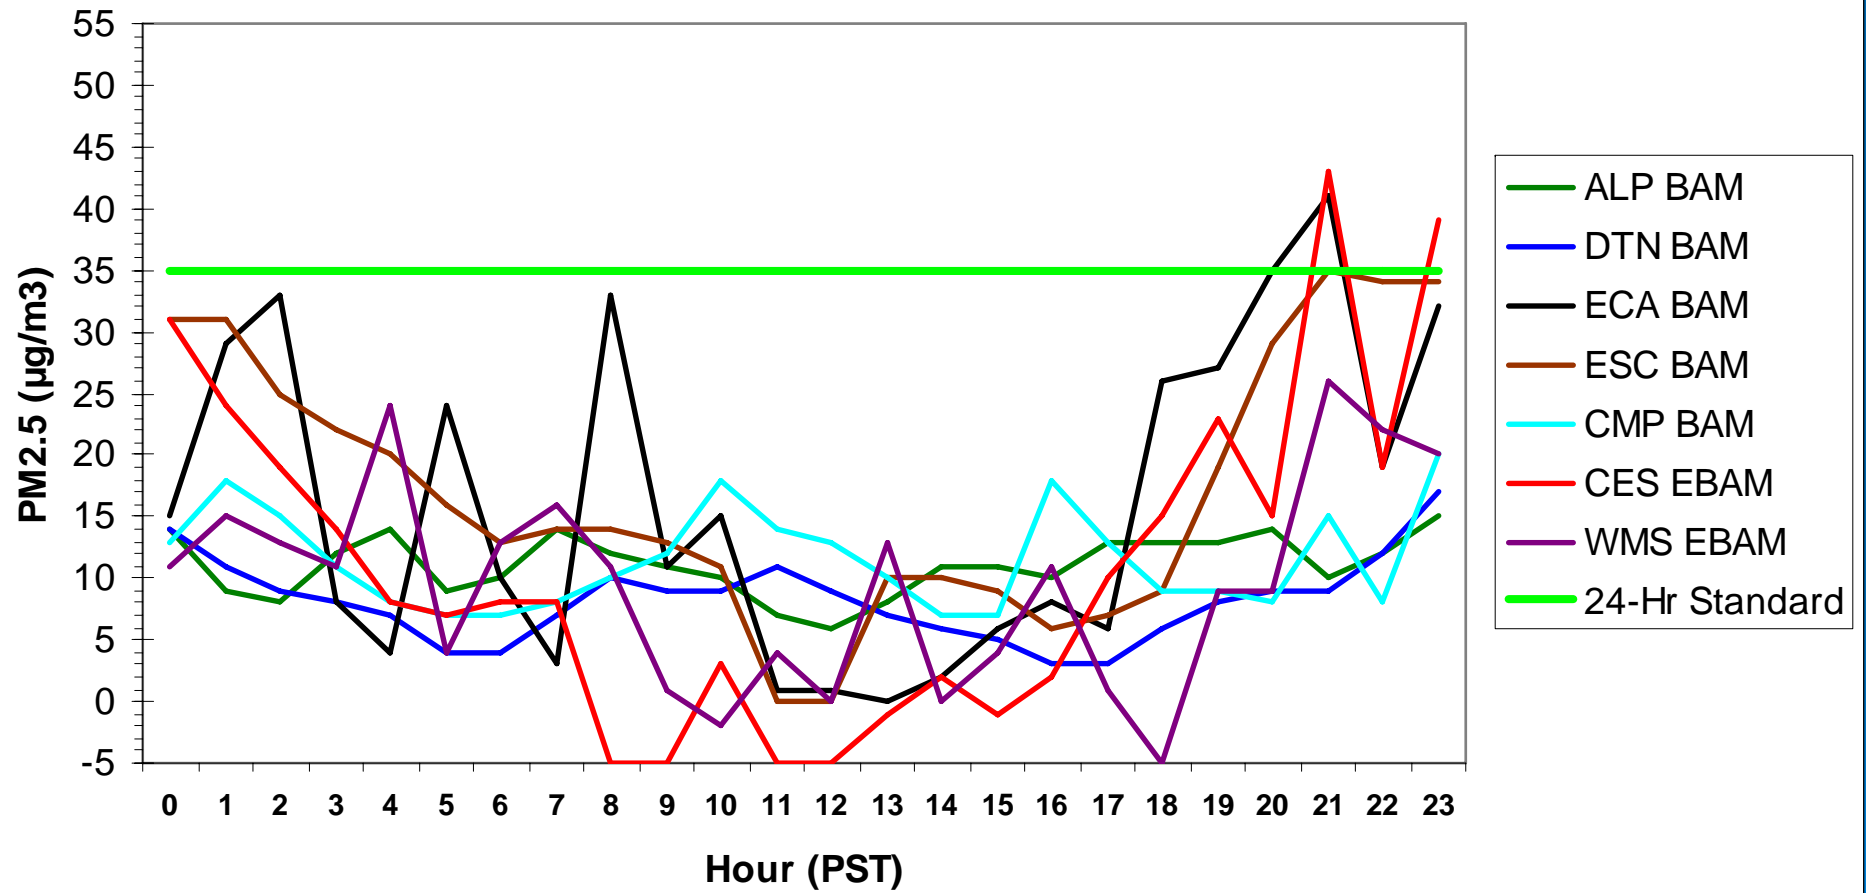

Hourly PM2.5 Data for: Saturday, 1/3/2009

Hourly PM2.5 Data for: Saturday, 1/3/2009

Hourly PM2.5 Data for: Sunday, 1/4/2009

Hourly PM2.5 Data for: Sunday, 1/4/2009

Hourly PM2.5 Data for: Monday, 1/5/2009

Hourly PM2.5 Data for: Monday, 1/5/2009

Hourly PM2.5 Data for: Tuesday, 1/6/2009

Hourly PM2.5 Data for: Wednesday, 1/17/2009

Hourly PM2.5 Data for: Wednesday, 1/7/2009

Hourly PM2.5 Data for: Thursday, 1/8/2009

Hourly PM2.5 Data for: Thursday, 1/8/2009