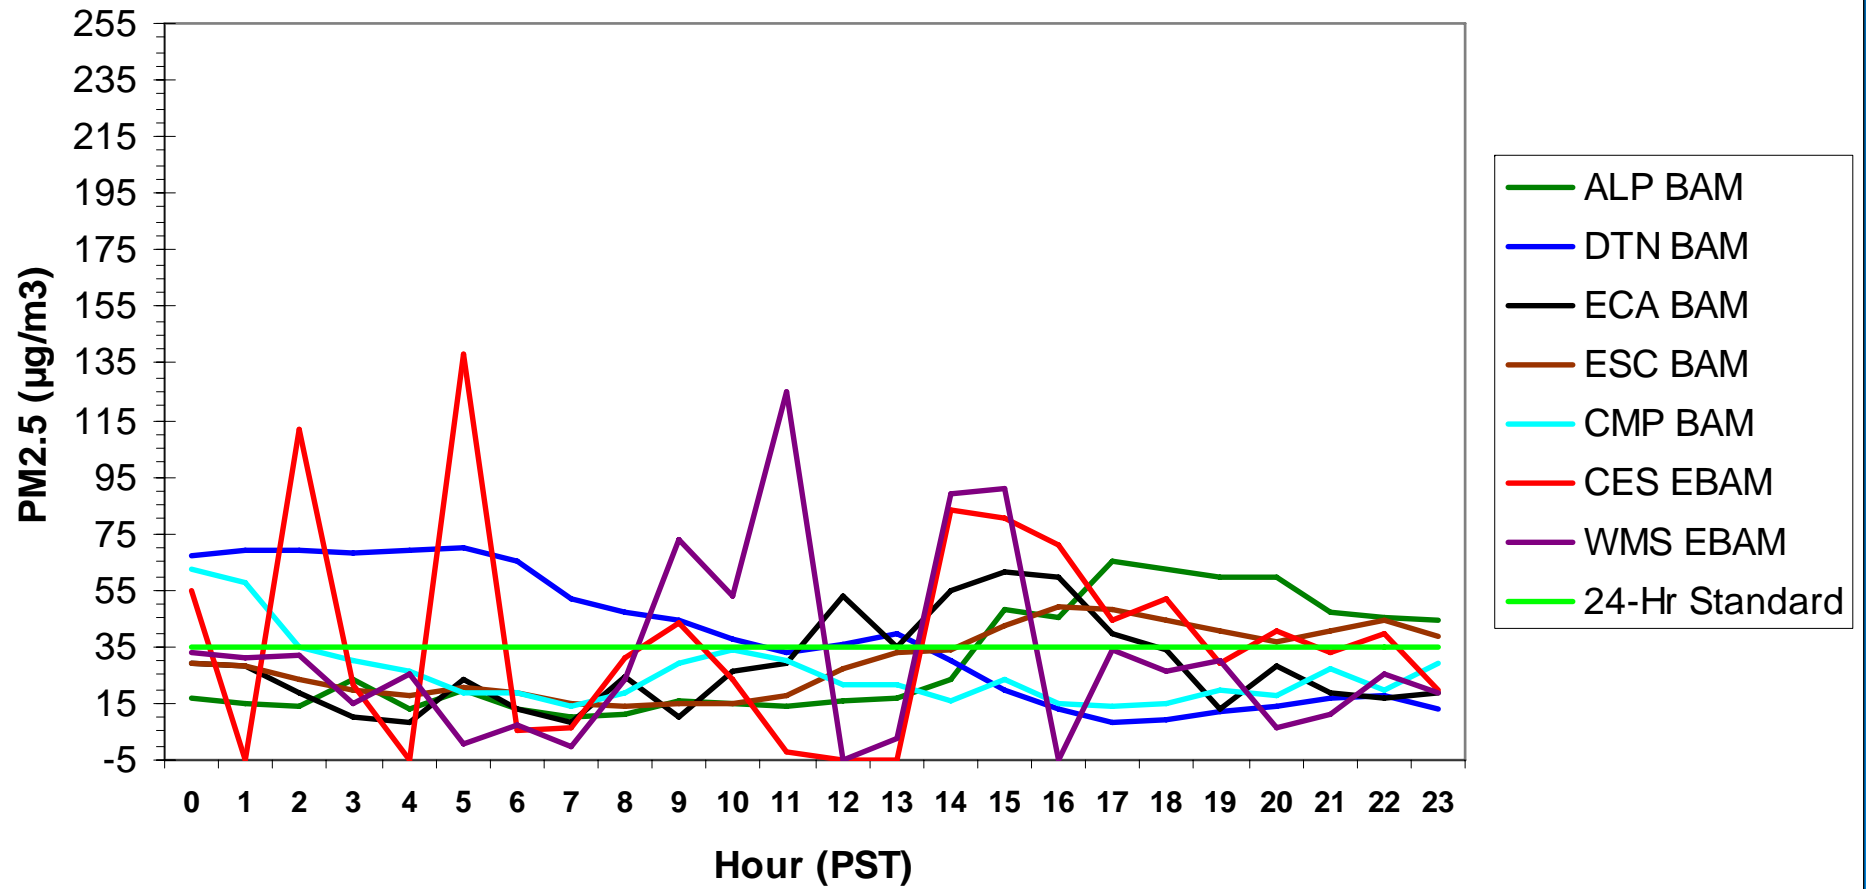

Hourly PM2.5 Data for: Sunday, 12/28/2008

Hourly PM2.5 Data for: Monday, 12/29/2008

Hourly PM2.5 Data for: Monday, 12/29/2008

Hourly PM2.5 Data for: Tuesday, 12/30/2008

Hourly PM2.5 Data for: Tuesday, 12/30/2008

Hourly PM2.5 Data for: Wednesday, 12/31/2008

Hourly PM2.5 Data for: Thursday, 1/1/2009

Hourly PM2.5 Data for: Thursday, 1/1/2009

Hourly PM2.5 Data for: Friday, 1/2/2009

Hourly PM2.5 Data for: Friday, 1/2/2009