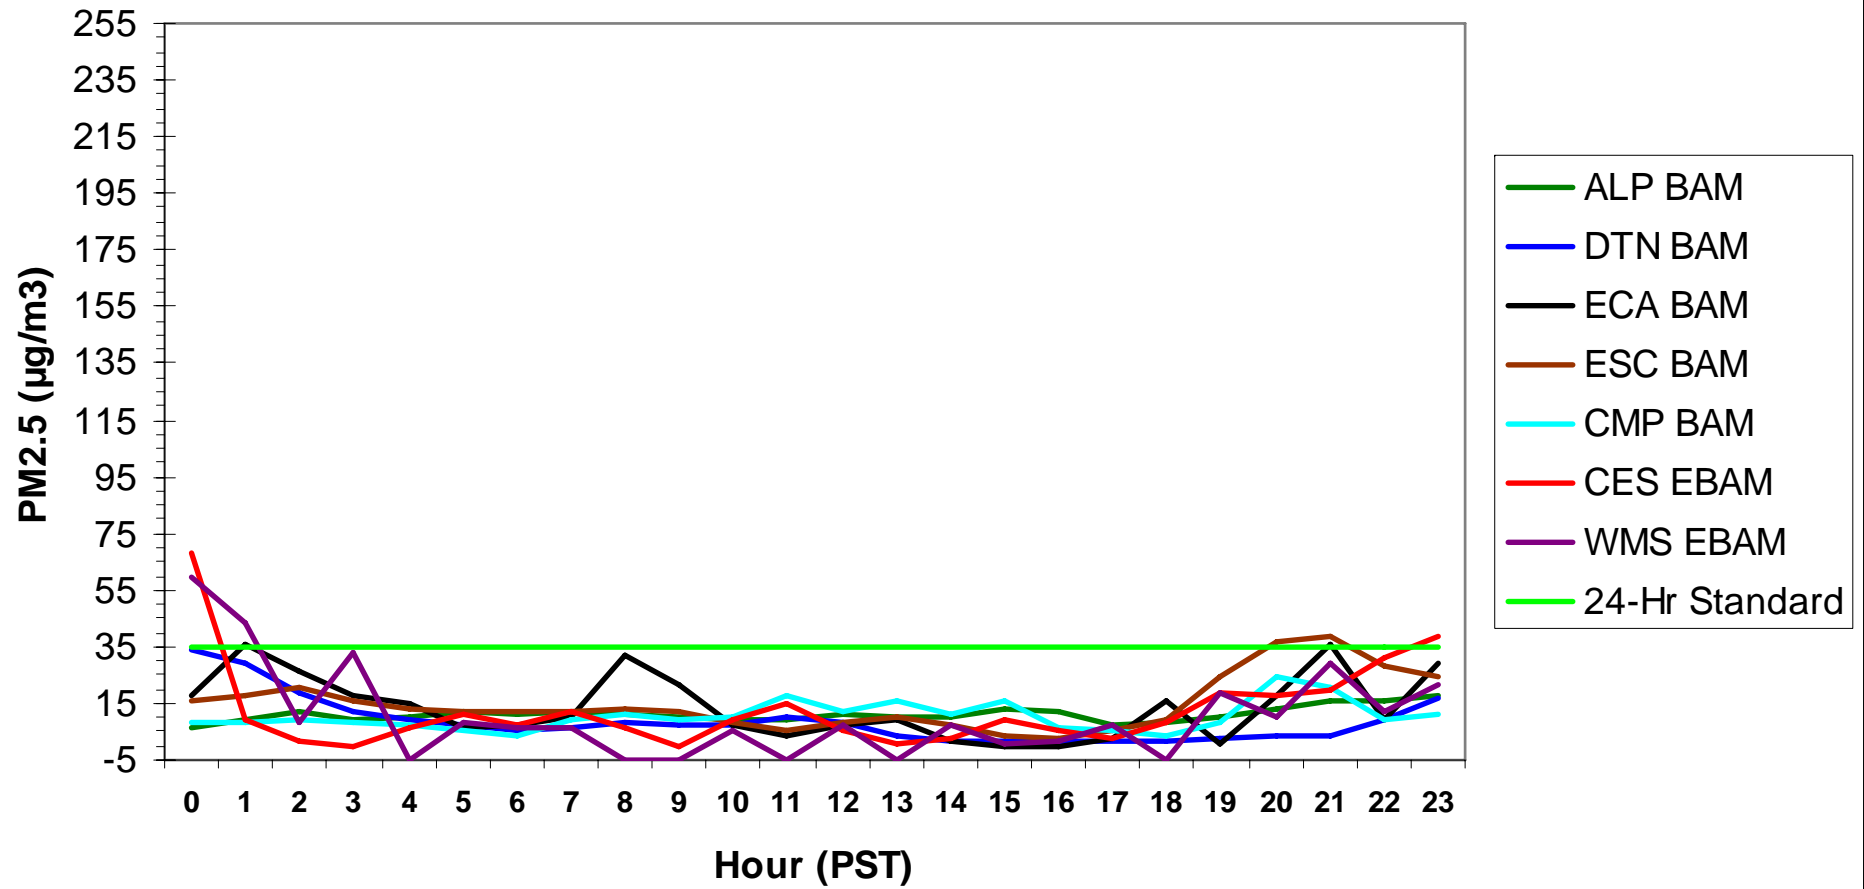

Hourly PM2.5 Data for: Saturday, 1/3/2009

Hourly PM2.5 Data for: Saturday, 1/3/2009

Hourly PM2.5 Data for: Sunday, 1/4/2009

Hourly PM2.5 Data for: Sunday, 1/4/2009

Hourly PM2.5 Data for: Monday, 1/5/2009

Hourly PM2.5 Data for: Monday, 1/5/2009

Hourly PM2.5 Data for: Tuesday, 1/6/2009

Hourly PM2.5 Data for: Wednesday, 1/17/2009

Hourly PM2.5 Data for: Wednesday, 1/7/2009

Hourly PM2.5 Data for: Thursday, 1/8/2009

Hourly PM2.5 Data for: Thursday, 1/8/2009