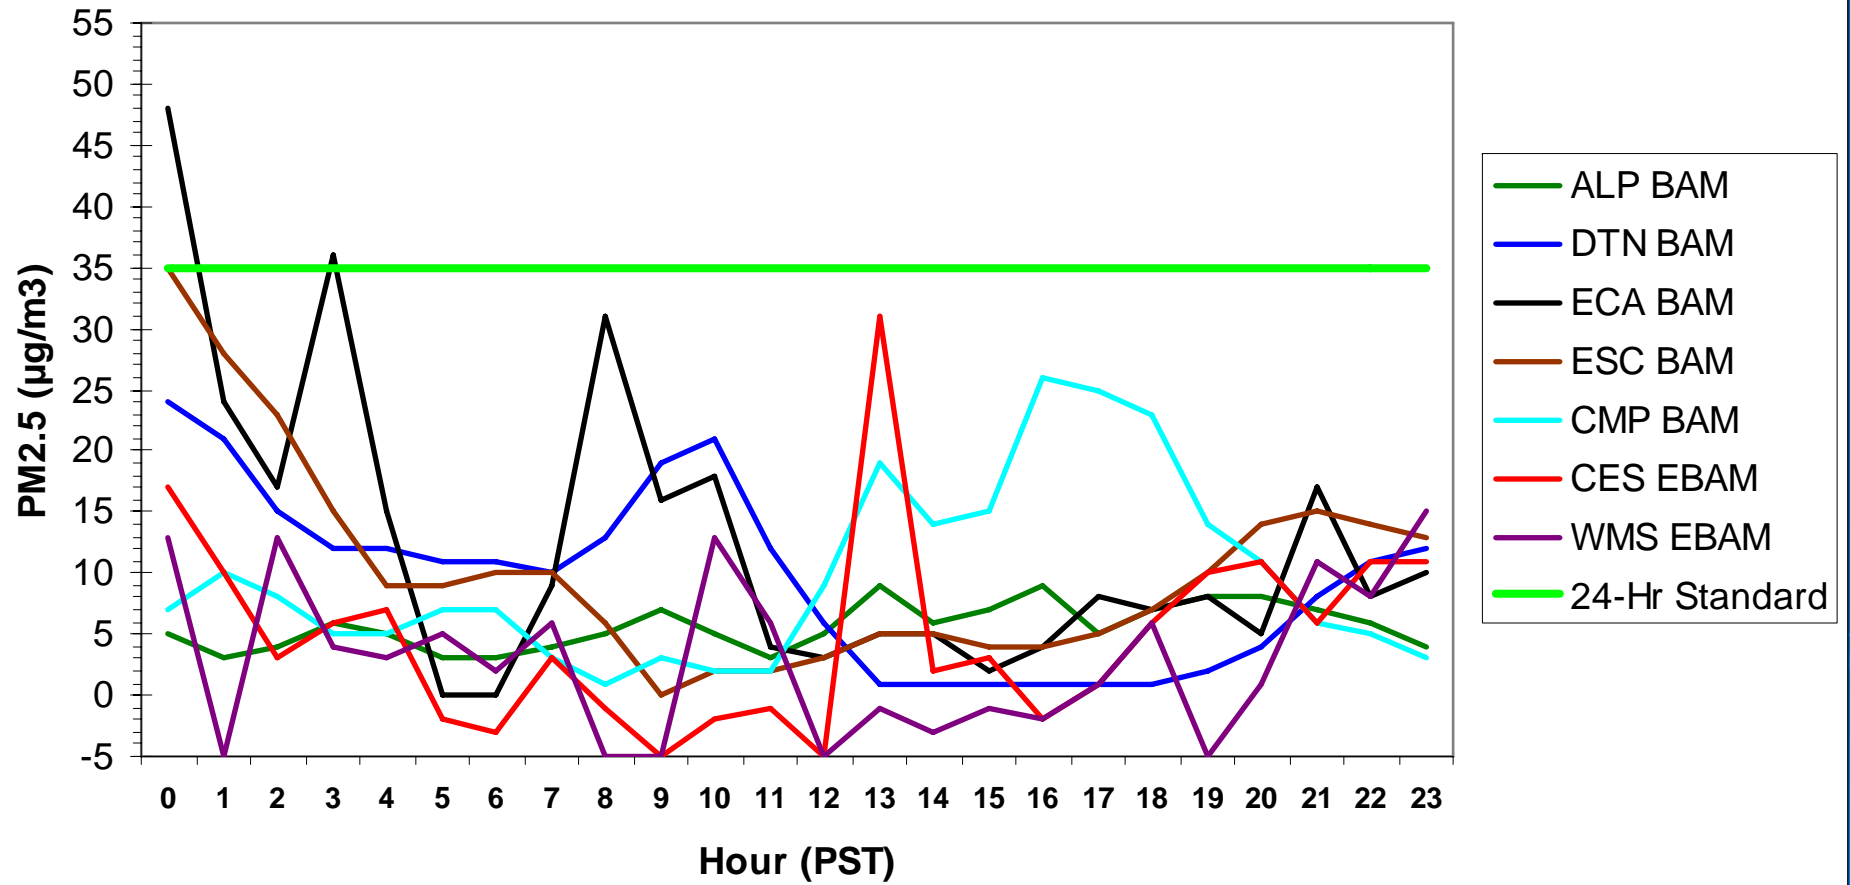

Hourly PM2.5 Data for: Monday, 1/26/2009

Hourly PM2.5 Data for: Tuesday, 1/27/2009

Hourly PM2.5 Data for: Wednesday, 1/28/2009

Hourly PM2.5 Data for: Thursday, 1/29/2009

Hourly PM2.5 Data for: Friday, 1/30/2009

Hourly PM2.5 Data for: Saturday, 1/31/2009

Hourly PM2.5 Data for: Saturday, 1/31/2009

Hourly PM2.5 Data for: Sunday, 2/1/2009

Hourly PM2.5 Data for: Sunday, 2/1/2009

Hourly PM2.5 Data for: Monday, 2/2/2009