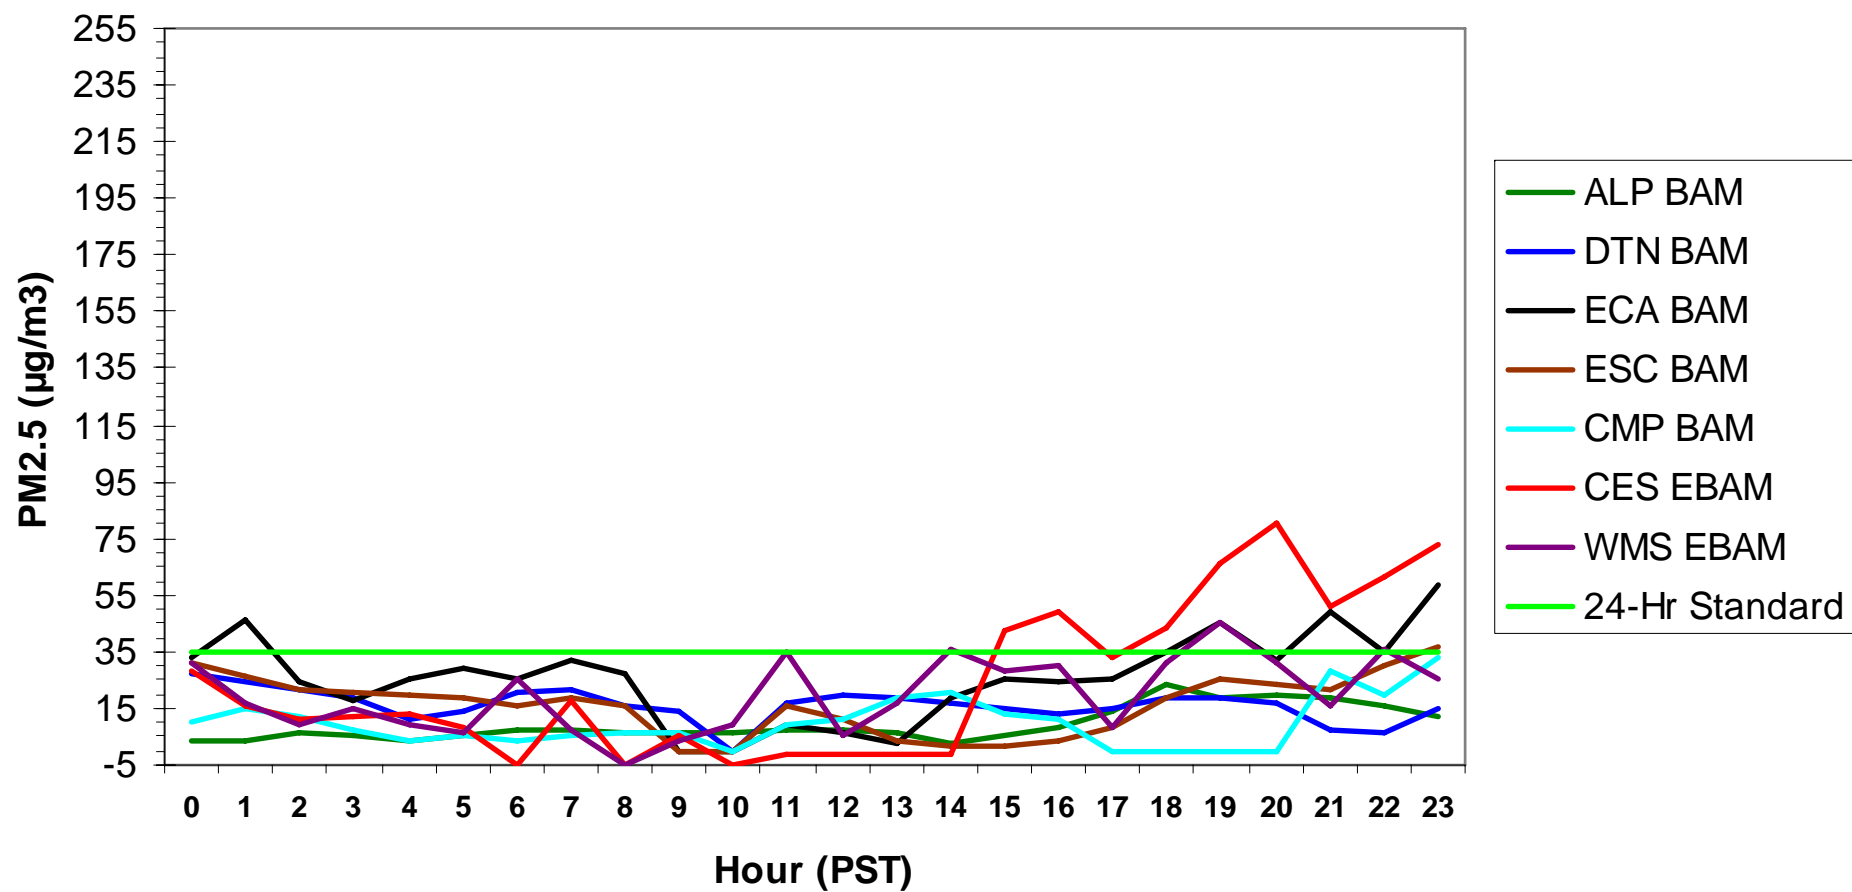

Hourly PM2.5 Data for: Sunday, 12/28/2008

Hourly PM2.5 Data for: Monday, 12/29/2008

Hourly PM2.5 Data for: Monday, 12/29/2008

Hourly PM2.5 Data for: Tuesday, 12/30/2008

Hourly PM2.5 Data for: Tuesday, 12/30/2008

Hourly PM2.5 Data for: Wednesday, 12/31/2008

Hourly PM2.5 Data for: Thursday, 1/1/2009

Hourly PM2.5 Data for: Thursday, 1/1/2009

Hourly PM2.5 Data for: Friday, 1/2/2009

Hourly PM2.5 Data for: Friday, 1/2/2009