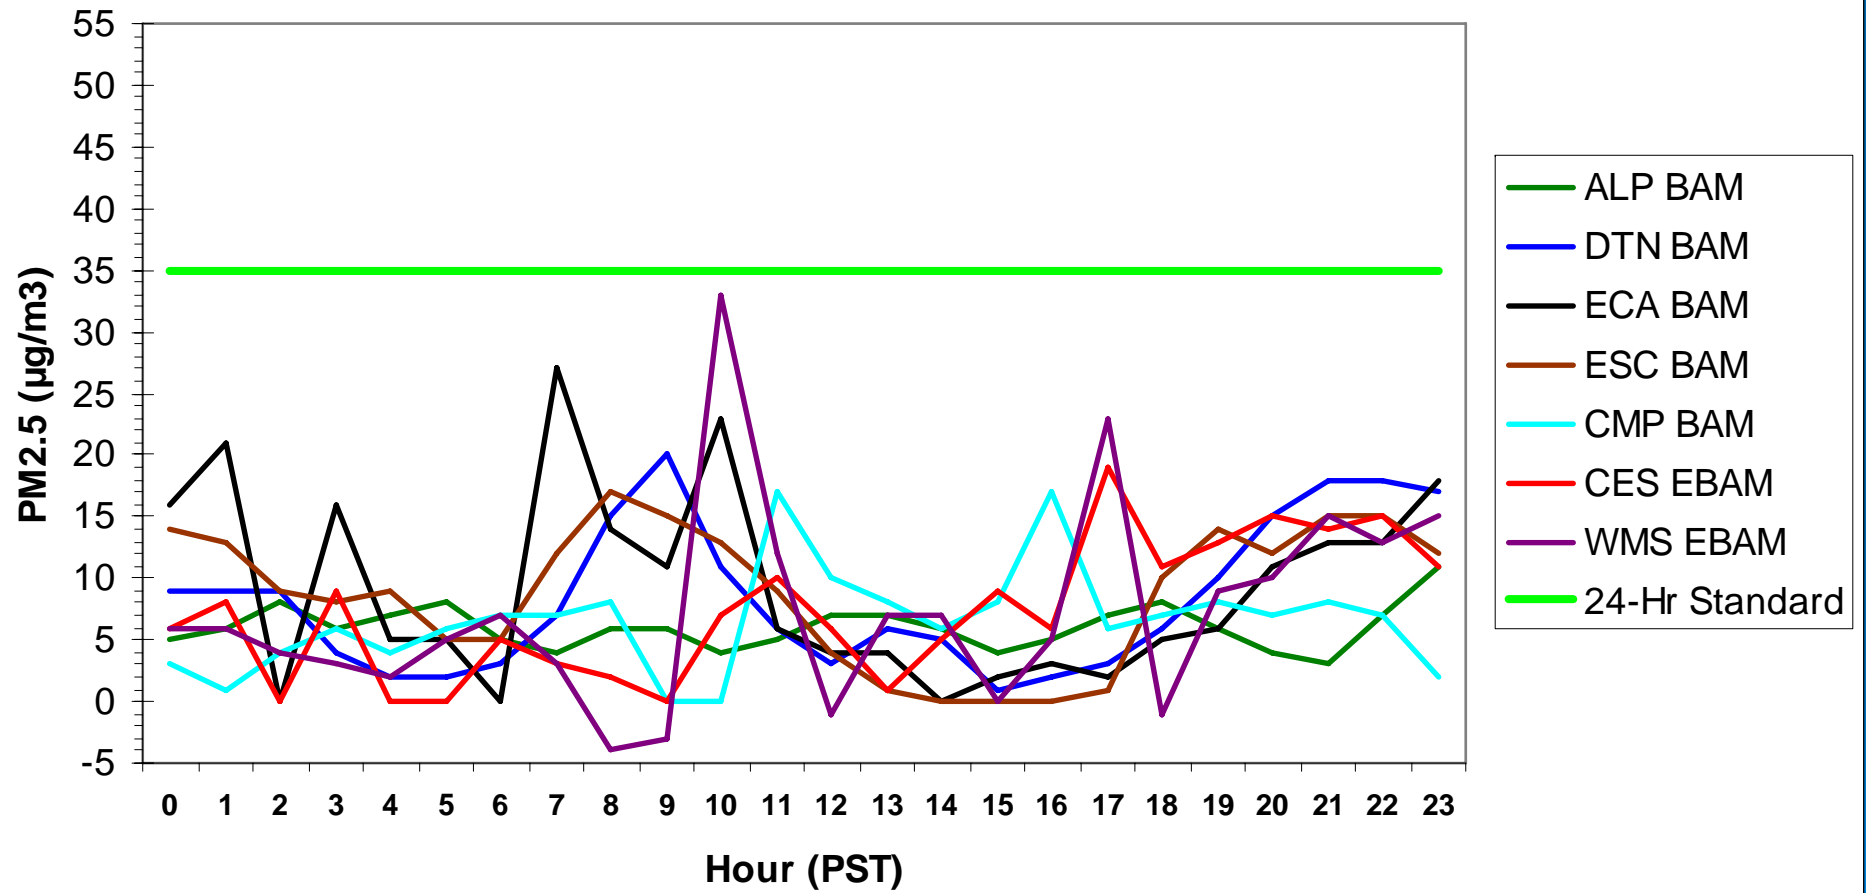

Hourly PM2.5 Data for: Monday, 1/12/2009

Hourly PM2.5 Data for: Tuesday, 1/13/2009

Hourly PM2.5 Data for: Wednesday, 1/14/2009

Hourly PM2.5 Data for: Thursday, 1/15/2009

Hourly PM2.5 Data for: Friday, 1/16/2009