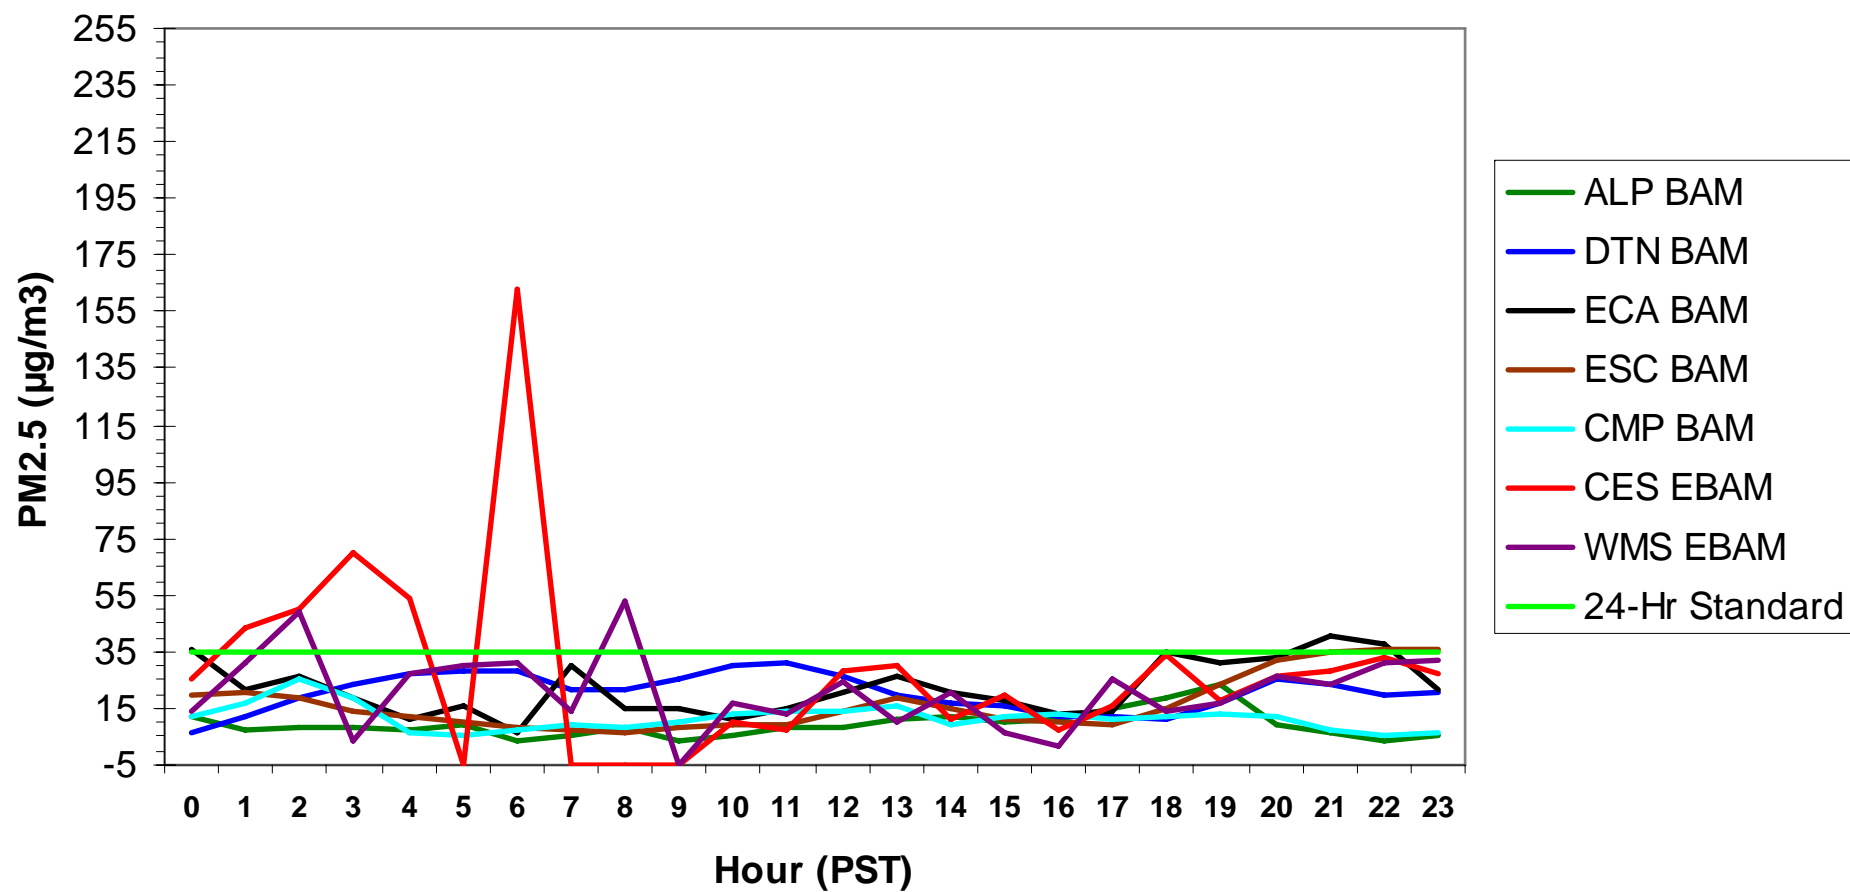

Hourly PM2.5 Data for: Saturday, 1/31/2009

Hourly PM2.5 Data for: Saturday, 1/31/2009

Hourly PM2.5 Data for: Sunday, 2/1/2009

Hourly PM2.5 Data for: Sunday, 2/1/2009

Hourly PM2.5 Data for: Monday, 2/2/2009