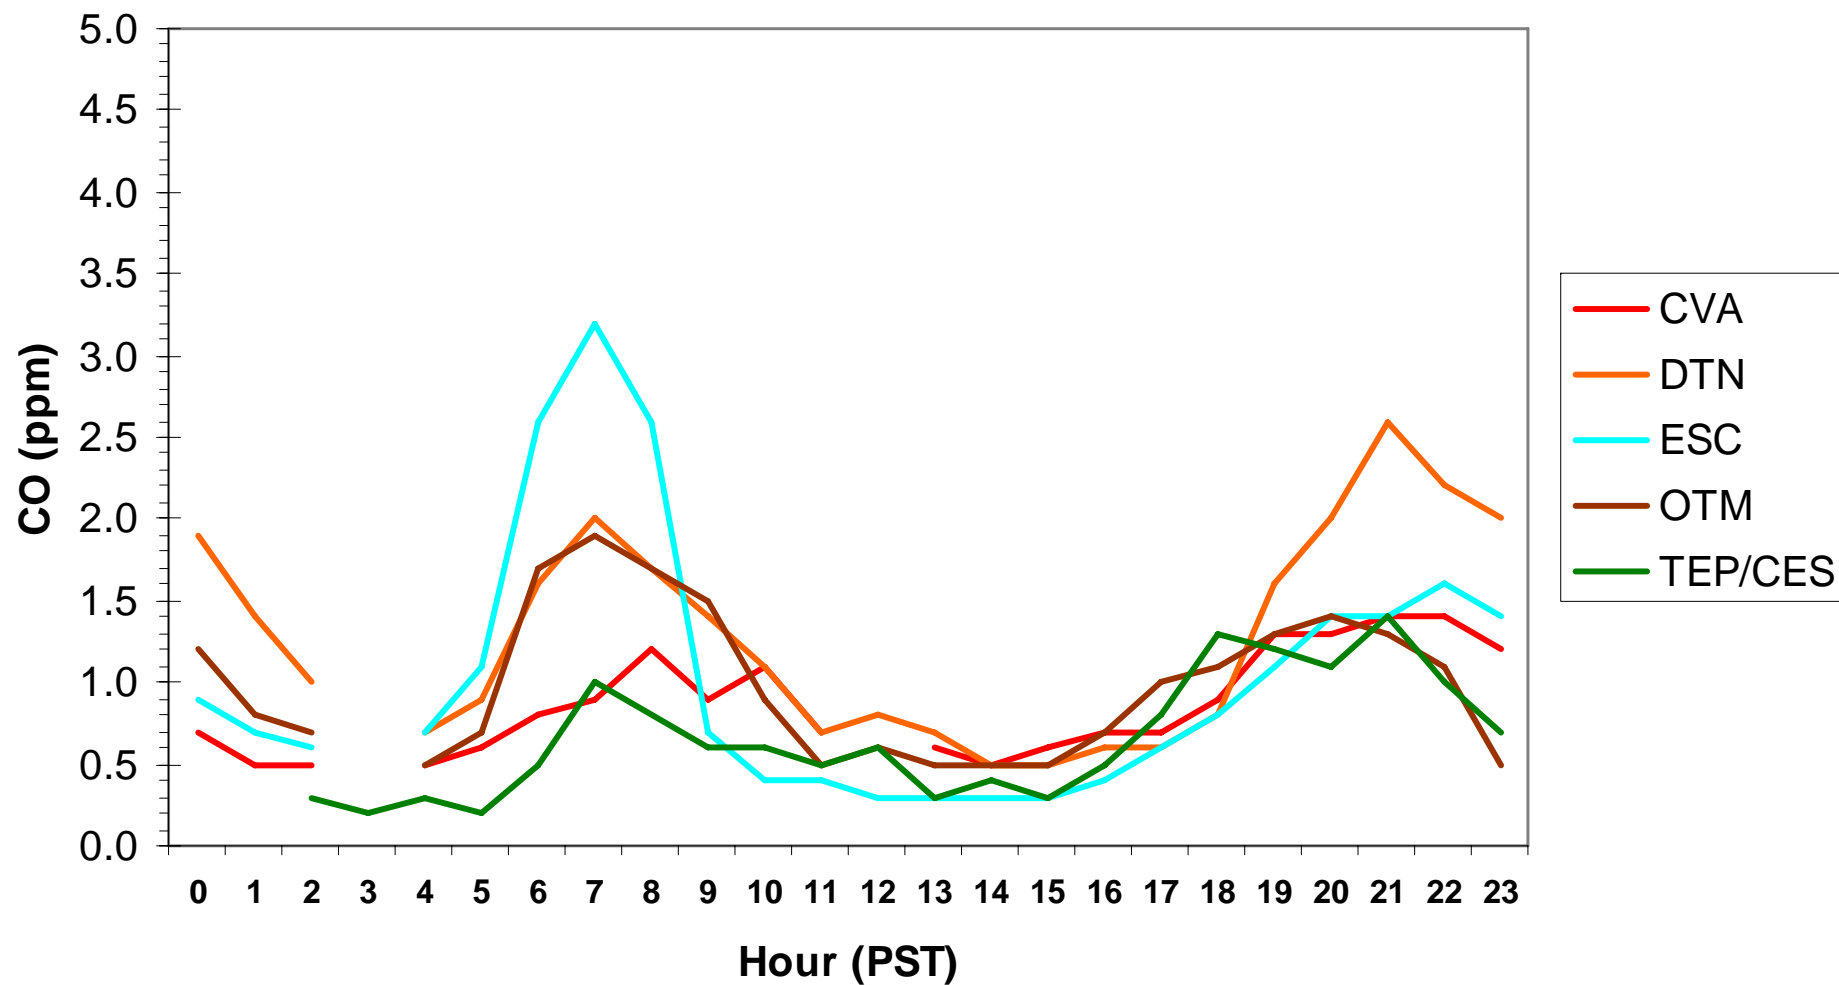

Hourly CO Data for: Friday, 1/23/2009

Hourly CO Data for: Saturday, 1/24/2009

Hourly CO Data for: Sunday, 1/25/2009

Hourly CO Data for: Monday, 1/26/2009

Hourly CO Data for: Tuesday, 1/27/2009

Hourly CO Data for: Wednesday, 1/28/2009