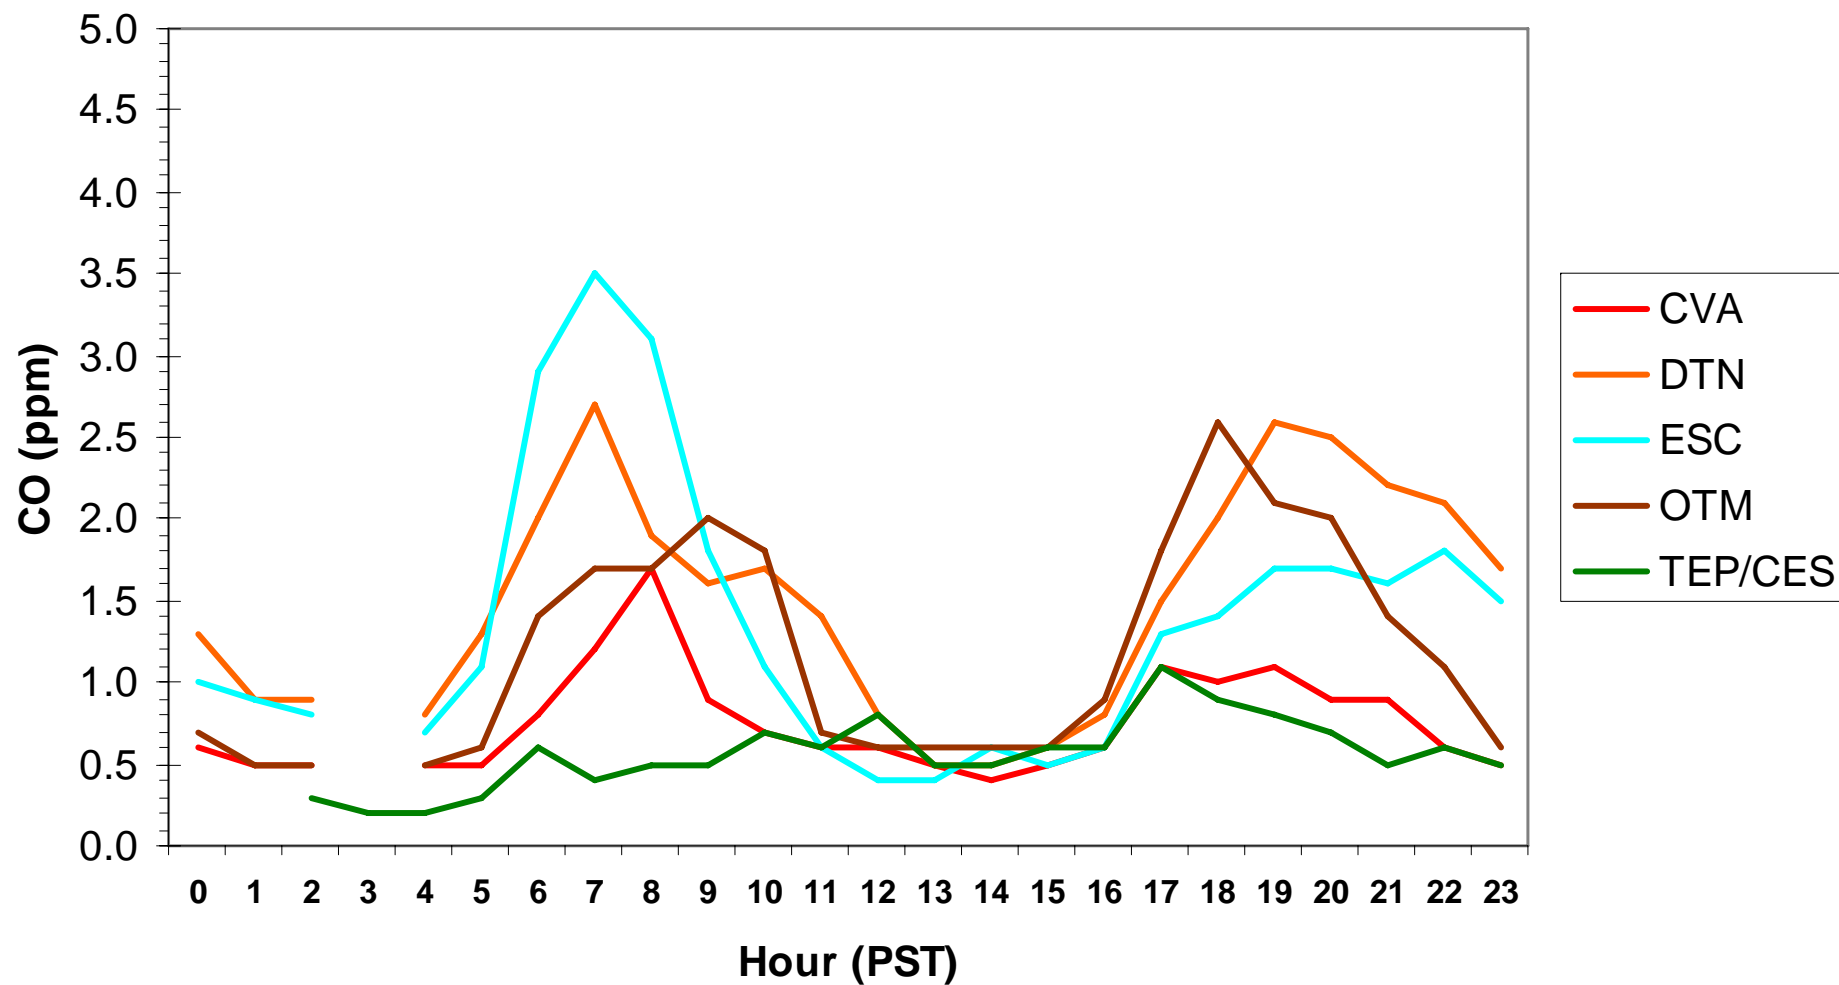

Hourly CO Data for: Sunday, 1/11/2009

Hourly CO Data for: Monday, 1/12/2009

Hourly CO Data for: Tuesday, 1/13/2009

Hourly CO Data for: Wednesday, 1/14/2009

Hourly CO Data for: Thursday, 1/15/2009

Hourly CO Data for: Friday, 1/16/2009