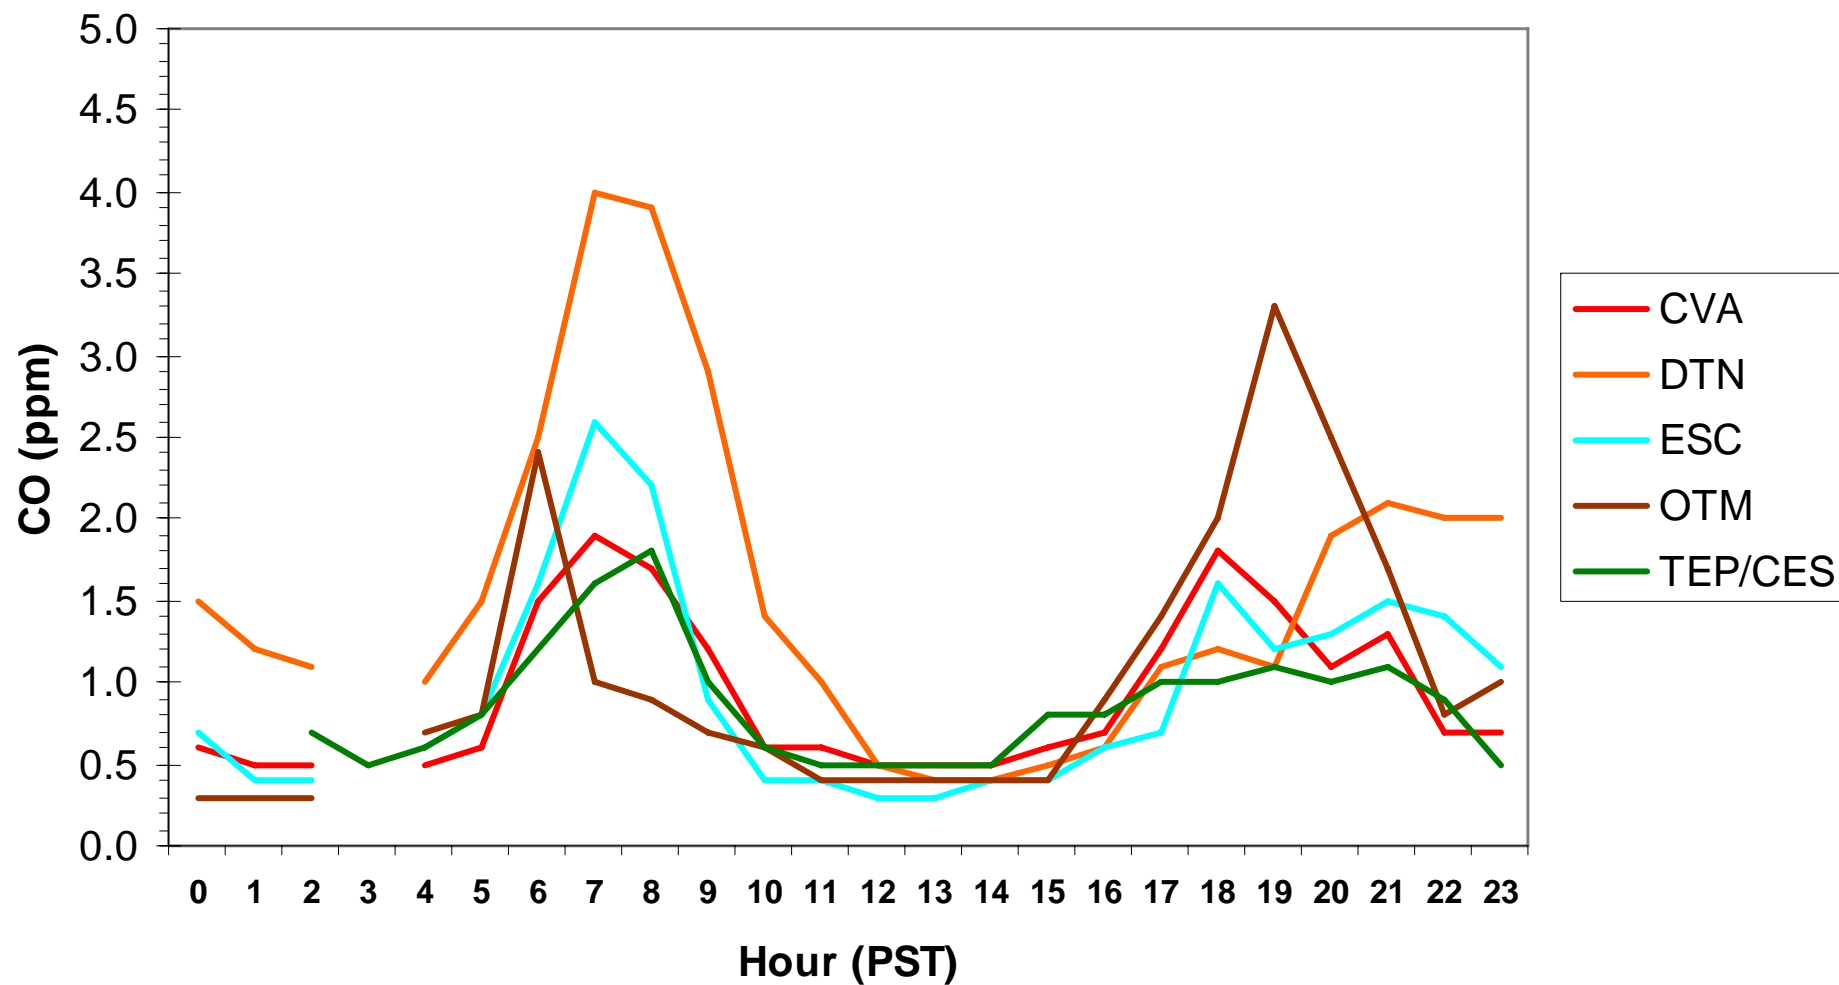

Hourly CO Data for: Tuesday, 1/13/2009