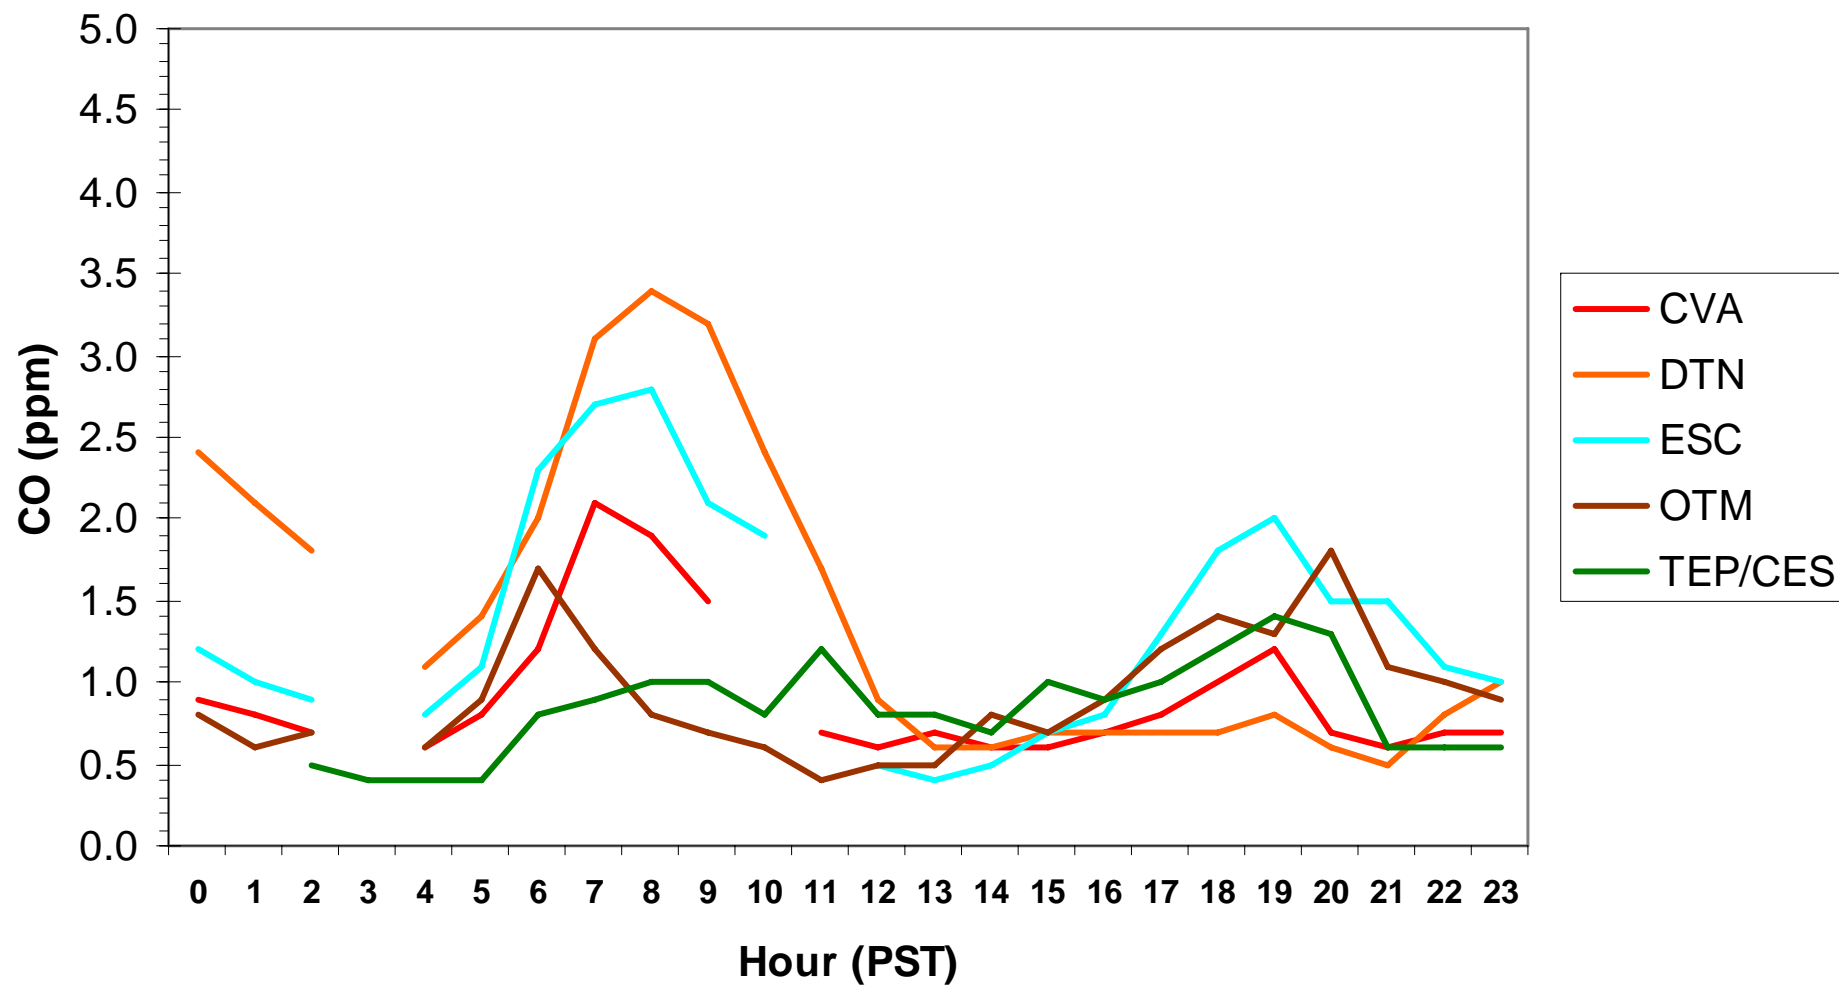

Hourly CO Data for: Saturday, 1/17/2009

Hourly CO Data for: Sunday, 1/18/2009

Hourly CO Data for: Monday, 1/19/2009

Hourly CO Data for: Tuesday, 1/20/2009

Hourly CO Data for: Wednesday, 1/21/2009

Hourly CO Data for: Thursday, 1/22/2009