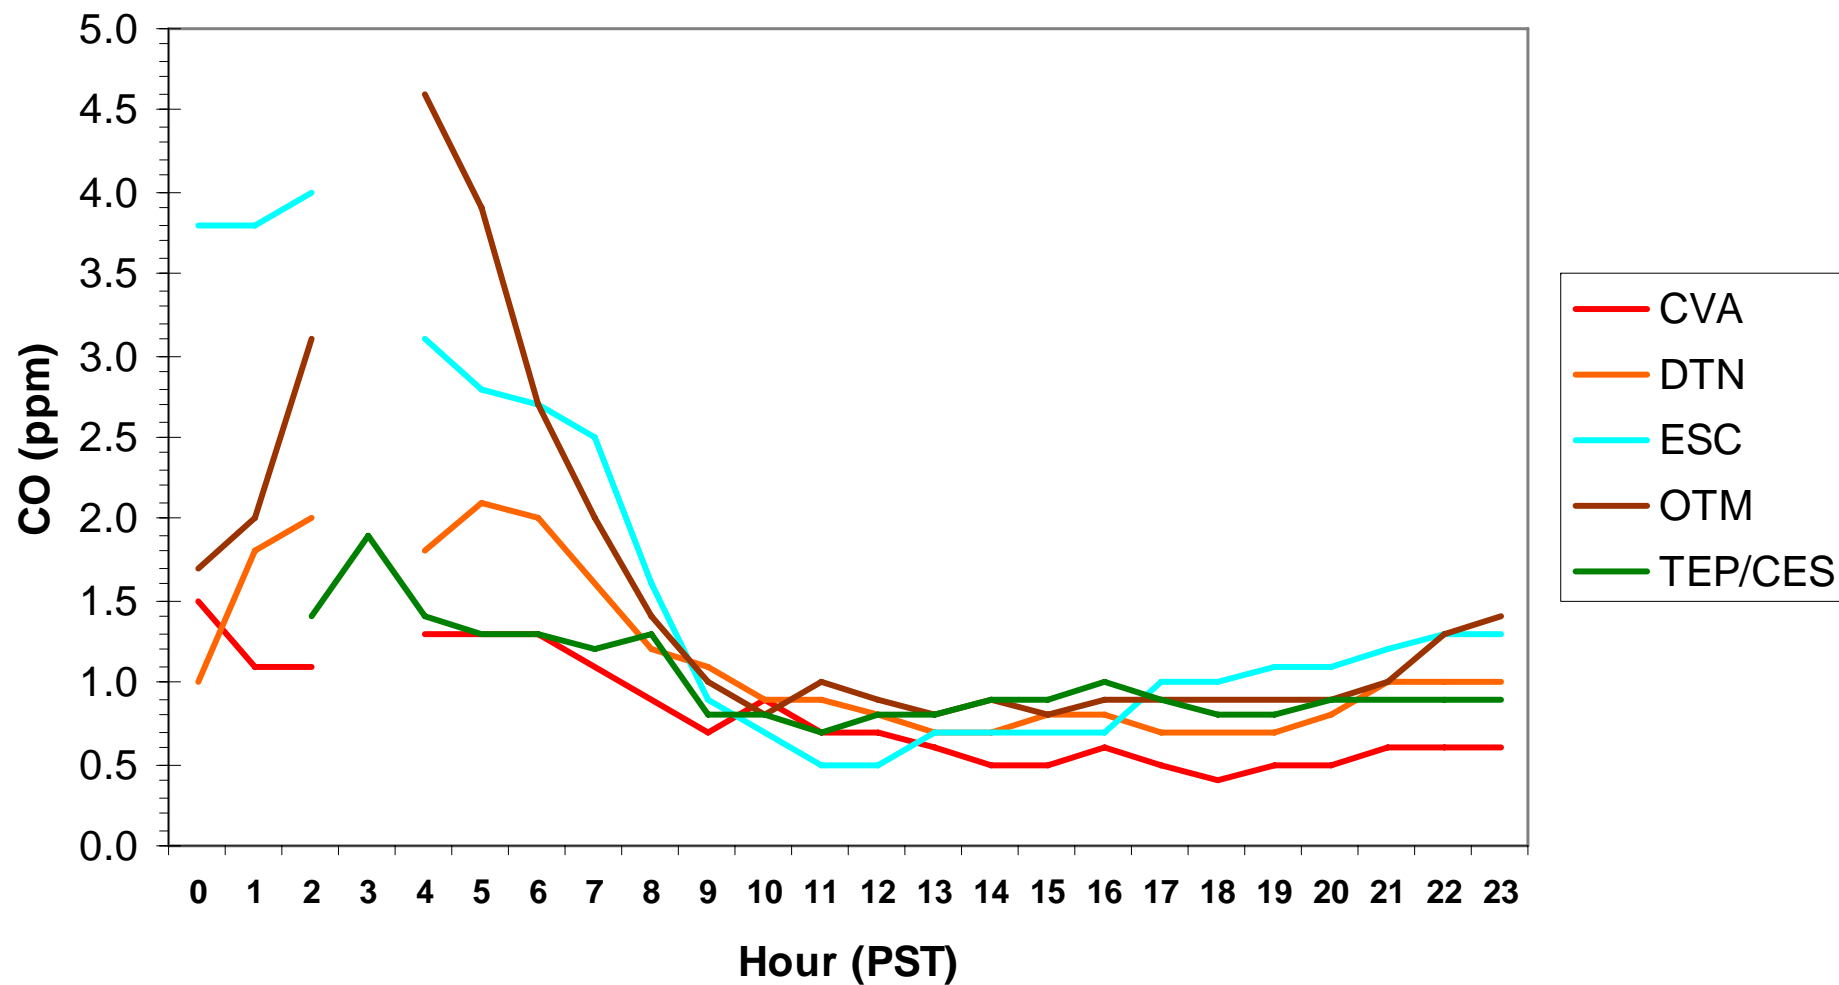

Hourly CO Data for: Thursday, 1/1/2009