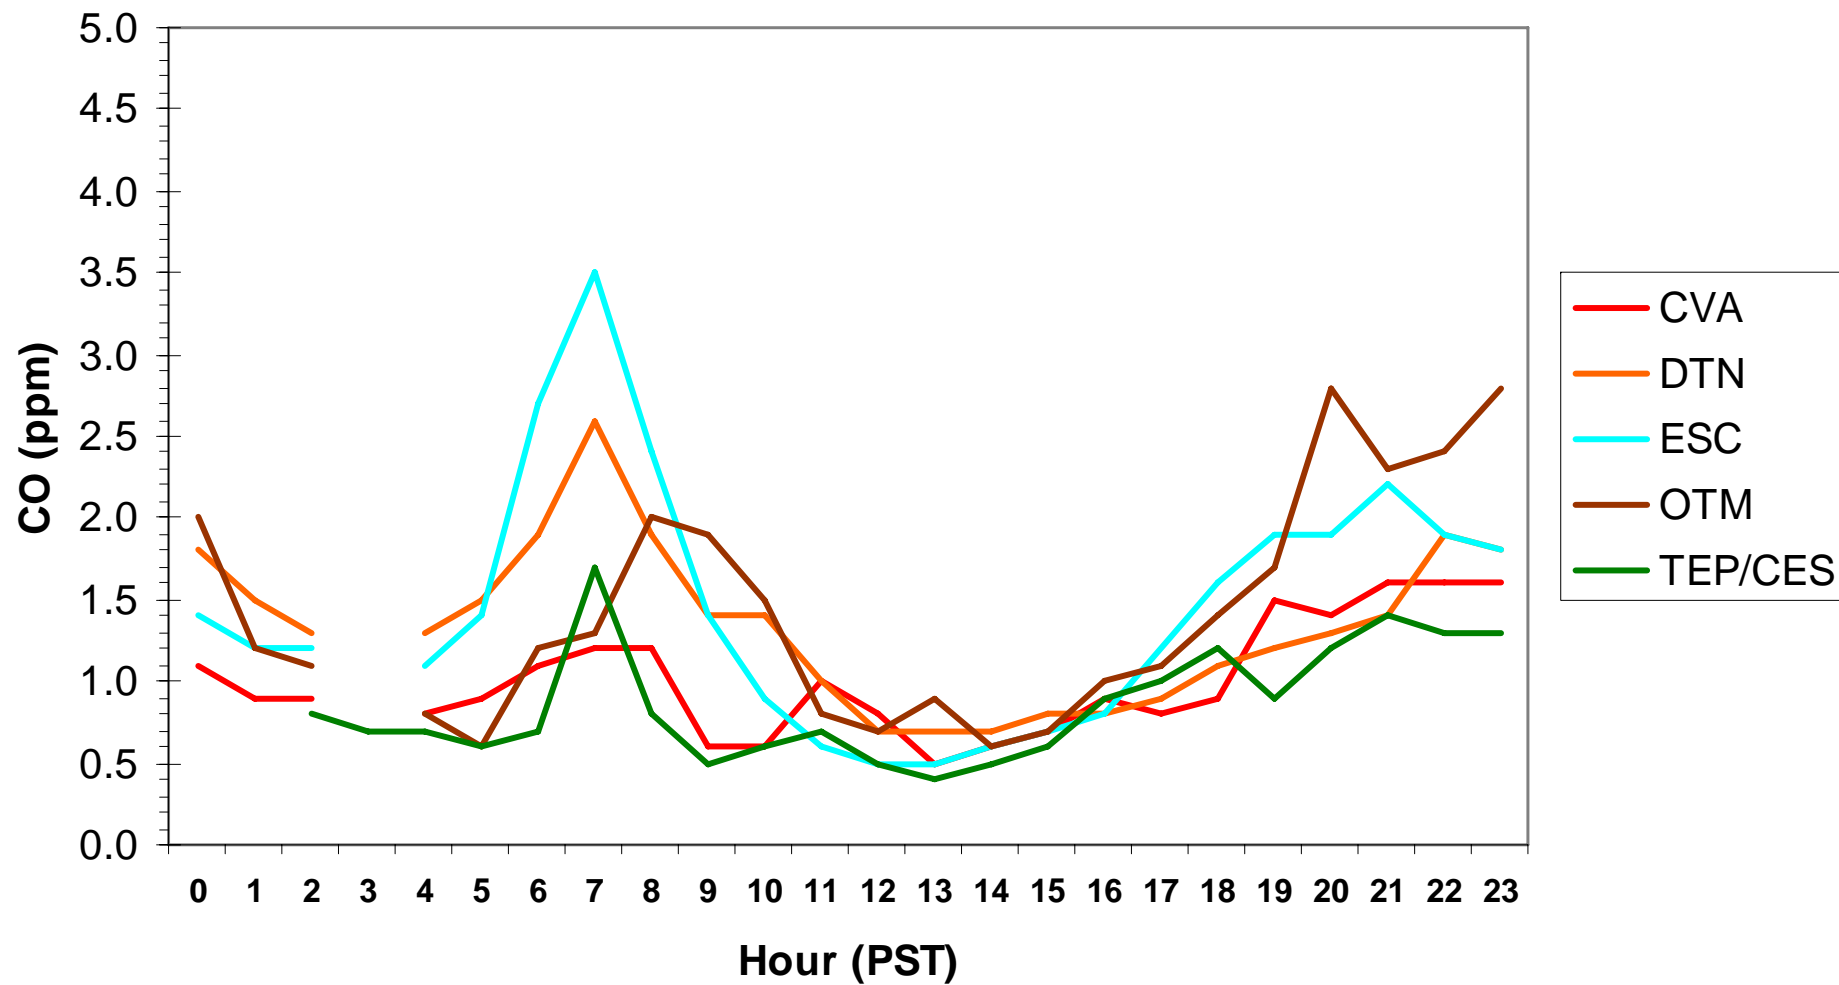

Hourly CO Data for: Wednesday, 1/7/2009