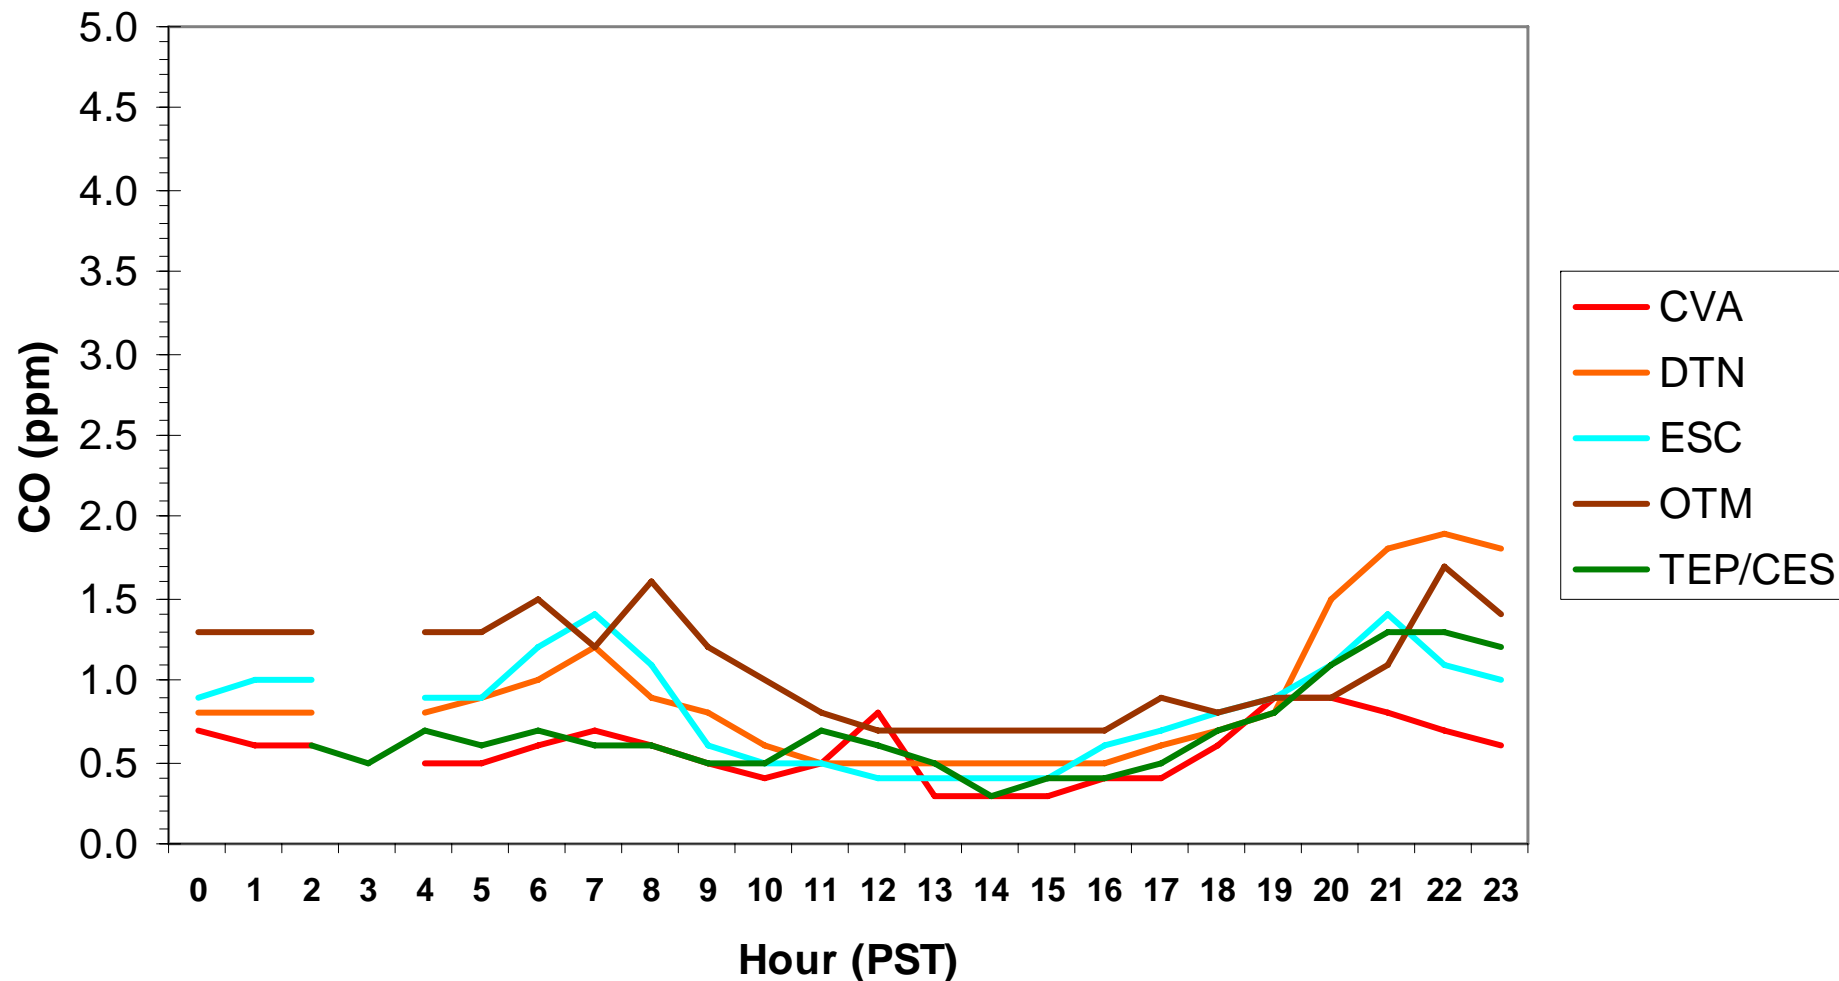

Hourly CO Data for: Tuesday, 12/30/2008

Hourly CO Data for: Wednesday, 12/31/2008

Hourly CO Data for: Thursday, 1/1/2009

Hourly CO Data for: Friday, 1/2/2009

Hourly CO Data for: Saturday, 1/3/2009

Hourly CO Data for: Sunday, 1/4/2009