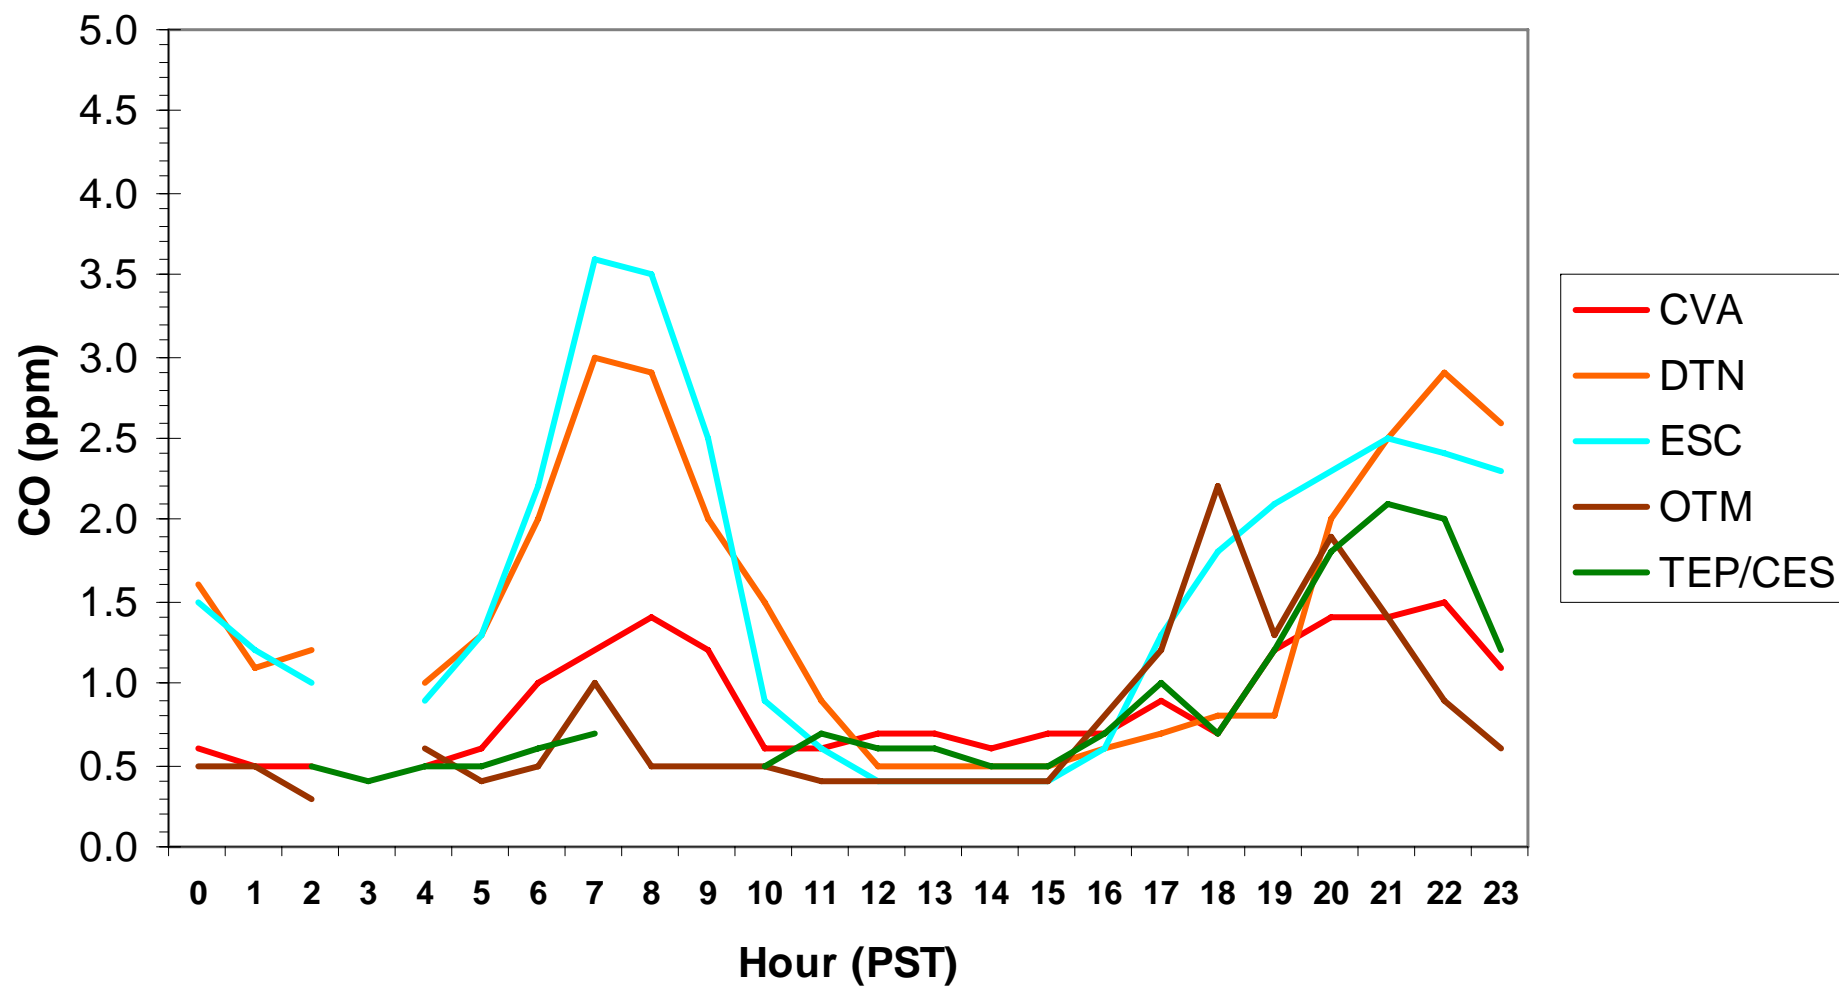

Hourly CO Data for: Sunday, 1/11/2009

Hourly CO Data for: Monday, 1/12/2009

Hourly CO Data for: Tuesday, 1/13/2009

Hourly CO Data for: Wednesday, 1/14/2009

Hourly CO Data for: Thursday, 1/15/2009

Hourly CO Data for: Friday, 1/16/2009